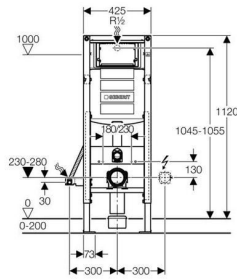

Geberit Duofix Special frame for wall-hung WC, H112, with Sigma cistern 12 cm, disabled installation

Application purpose

- For installation of a wall-hung WC with bolt fixings set at 180 or 230 mm centres
- For wall-hung WC with projection up to 750 mm
- For installation in a partial-height Duofix system wall in front of a solid or drywall construction
- For installation in a room-high Duofix system wall
- For installation in a load bearing stud wall
- For mounting in front of a solid or drywall construction
- For installation in split-height PreWall construction in front of a solid or drywall construction
- For a screed of 0-200 mm (not in room height applications)
- For disabled WC installations
- For connecting Geberit AquaClean
- Any boarding must be fixed tight up against the face of the Duofix frame and screwed directly to the frame.

Technical data

Flow pressure range	0.1-10 bar
Operating temperature water max.	25 °C
Flush volume small range	2.6-4 l
Flush volume factory setting	5.8 and 3 l

Scope of delivery

- Water supply connection R 1/2" male BSP parallel thread with integrated angle stop valve and hand wheel
- Conduit pipe for the water supply connection of Geberit AquaClean
- Flush bend
- Protection plug
- Protection housing for service opening
- WC connection set, ø 90 mm
- WC outlet bend, HDPE, ø 90 mm
- Adaptor sleeve, HDPE, ø 90/110 mm
- 2 threaded rods M12 for ceramics fastening
- Fastening material