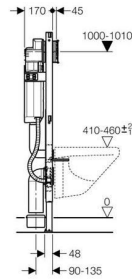

Geberit Duofix Special frame for wall-hung WC, H112, with Sigma cistern 12 cm, disabled installation

Application purpose

- For installation of a wall-hung WC with bolt fixings set at 180 or 230 mm centres
- For wall-hung WC with projection up to 750 mm
- For installation in a partial-height Duofix system wall in front of a solid or drywall construction
- For installation in a room-high Duofix system wall
- For installation in a load bearing stud wall
- For mounting in front of a solid or drywall construction
- For installation in split-height PreWall construction in front of a solid or drywall construction
- For a screed of 0-200 mm (not in room height applications)
- For disabled WC installations
- For connecting Geberit AquaClean
- Any boarding must be fixed tight up against the face of the Duofix frame and screwed directly to the frame.

Technical data

Flow pressure range	0.1-10 bar
Operating temperature water max.	25 °C
Flush volume small range	2.6-4 l
Flush volume factory setting	5.8 and 3 l

Scope of delivery

- Water supply connection R 1/2" male BSP parallel thread with integrated angle stop valve and hand wheel
- Conduit pipe for the water supply connection of Geberit AquaClean
- Flush bend
- Protection plug
- Protection housing for service opening
- WC connection set, ø 90 mm
- WC outlet bend, HDPE, ø 90 mm
- Adaptor sleeve, HDPE, ø 90/110 mm
- 2 threaded rods M12 for ceramics fastening
- Fastening material