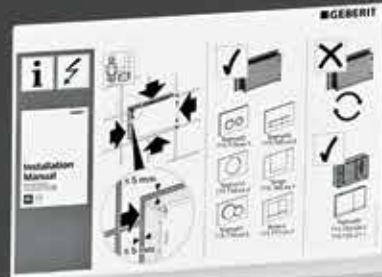

A frame for all applica- tions.

■ GEBERIT

**KNOW
HOW
INSTALLED**

Strength in every part of the bathroom.

Hidden behind the wall, Geberit's Duofix frame system is the backbone to any modern bathroom, supporting wall-hung WCs, washbasins, bidets and urinal sanitaryware firmly in position.

The frames are simply bolted to the floor and can be placed pre or post wall giving those designing the bathrooms the complete freedom to create a stunning room without expensive structural building work.

Introducing Geberit's slimmest UK cistern

And now, introducing Geberit's slimmest cistern yet in the UK and ideal for even the smallest of bathrooms or cloakrooms. Requiring a depth of just 8cm the Geberit Sigma concealed cistern 8cm is integrated into Geberit's Duofix 1.12m frame guaranteeing a reliable and secure fit for wall hung WCs.