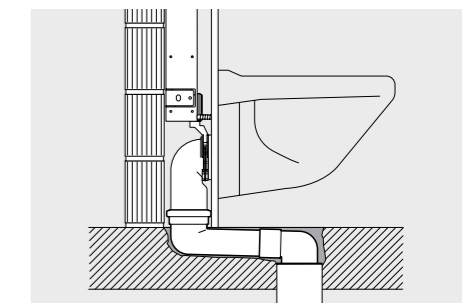

↑ With Geberit S-bend