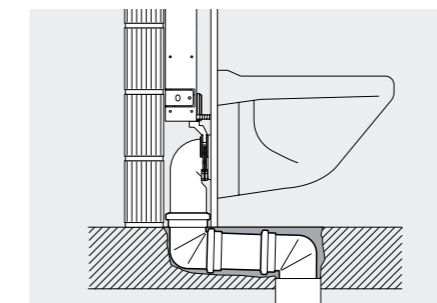

↑ Conventional pipe connection