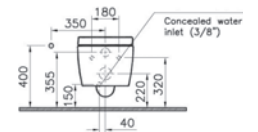

SHIFT+

PRODUCT CODE:
4392B003-1295

PRODUCT DESCRIPTION:
Wall-hung WC pan

COMPATIBLE WITH:
91-003-001 Toilet seat
91-003-009 Toilet seat, soft closing

M-LINE

PRODUCT CODE:
5671B003-0075

PRODUCT DESCRIPTION:
Wall-hung WC pan, 48cm,
short projection

COMPATIBLE WITH:
90-003-001 Toilet seat
90-003-009 Toilet seat, soft closing

M-LINE

PRODUCT CODE:
5676B003-0075
5676B003-1086 with Vitra Fresh

PRODUCT DESCRIPTION:
Wall-hung WC pan

COMPATIBLE WITH:
90-003-001 Toilet seat
90-003-009 Toilet seat, soft closing

NEST

PRODUCT CODE:
5216B003-0075

PRODUCT DESCRIPTION:
Wall-hung WC pan, 48.5cm,
short projection

COMPATIBLE WITH:
43-003-001 Toilet seat