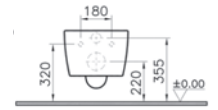

M-LINE

PRODUCT CODE:
5671B003-0075

PRODUCT DESCRIPTION:
Wall-hung WC pan, 48cm,
short projection

COMPATIBLE WITH:
90-003-001 Toilet seat
90-003-009 Toilet seat, soft closing

M-LINE

PRODUCT CODE:
5676B003-0075
5676B003-1086 with Vitra Fresh