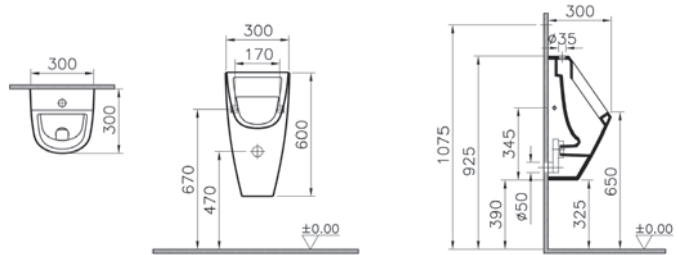

S20 SYPHONIC URINAL

PRODUCT CODE:
5462B003-0309

PRODUCT DESCRIPTION:
Syphonic urinal – back inlet