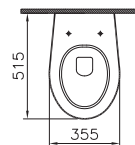

ARKITEKT

PRODUCT CODE:
6107L003-0075

PRODUCT DESCRIPTION:
Wall-hung WC pan

COMPATIBLE WITH:
05-003-001 Toilet seat