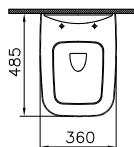

SHIFT+

PRODUCT CODE:
4379B003-0075

PRODUCT DESCRIPTION:
Wall-hung WC pan, 48cm, short projection

COMPATIBLE WITH:
91-003-001 Toilet seat
91-003-009 Toilet seat, soft closing