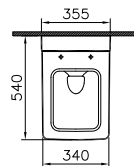

T4

PRODUCT CODE:
4464B003-0075

PRODUCT DESCRIPTION:
Wall-hung WC pan

COMPATIBLE WITH:
76-003-001 Toilet seat
76-003-009 Toilet seat, soft closing