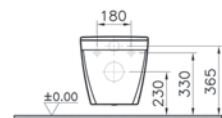

S50

PRODUCT CODE:
7740B003-0075

PRODUCT DESCRIPTION:
Wall-hung WC pan, Rim-Ex

COMPATIBLE WITH:
72-003-301 Toilet seat
72-003-309 Toilet seat, soft closing