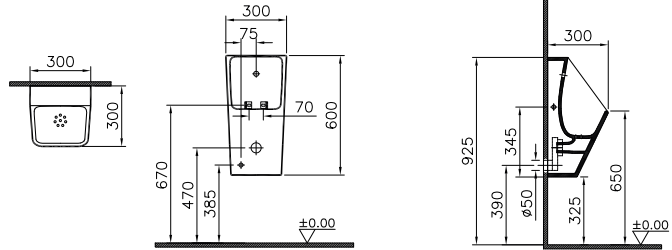

URINALS

S20 SYPHONIC URINAL

PRODUCT CODE:
5461B003-0199
5461B003-5330 Battery
5461B003-5331 Electronic

PRODUCT DESCRIPTION:
Syphonic urinal – back inlet