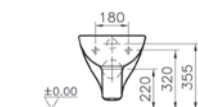

S20

PRODUCT CODE:
5507L003-0101

PRODUCT DESCRIPTION:
Wall-hung WC pan

COMPATIBLE WITH:
77-003-001 Toilet seat
77-003-009 Toilet seat, soft closing