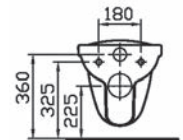

ARKITEKT

PRODUCT CODE:
6855L003-0075

PRODUCT DESCRIPTION:
Wall-hung WC pan

COMPATIBLE WITH:
05-003-001 Toilet seat