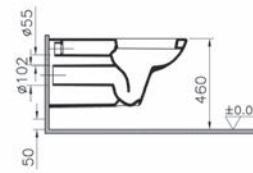

S20 – ACCESSIBLE

PRODUCT CODE:
5298L003-5293

PRODUCT DESCRIPTION:
Accessible wall-hung WC pan, 70cm

COMPATIBLE WITH:
72-003-001 Toilet seat
72-003-009 Toilet seat, soft closing