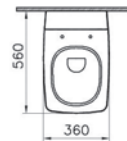

SHIFT+

PRODUCT CODE:
4392B003-1295

PRODUCT DESCRIPTION:
Wall-hung WC pan

COMPATIBLE WITH:
91-003-001 Toilet seat
91-003-009 Toilet seat, soft closing

M-LINE

PRODUCT CODE:
5671B003-0075

PRODUCT DESCRIPTION:
Wall-hung WC pan, 48cm,
short projection

COMPATIBLE WITH:
90-003-001 Toilet seat
90-003-009 Toilet seat, soft closing

M-LINE

PRODUCT CODE:
5676B003-0075
5676B003-1086 with Vitra Fresh

PRODUCT DESCRIPTION:
Wall-hung WC pan

COMPATIBLE WITH:
90-003-001 Toilet seat
90-003-009 Toilet seat, soft closing

NEST

PRODUCT CODE:
5216B003-0075

PRODUCT DESCRIPTION:
Wall-hung WC pan, 48.5cm,
short projection

COMPATIBLE WITH:
43-003-001 Toilet seat