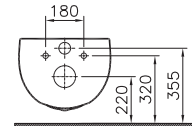

MEMORIA

PRODUCT CODE:
5884B401-0075 Matt white
5884B483-0075 Matt black
5884B420-0075 Matt taupe

PRODUCT DESCRIPTION:
Wall-hung WC pan

COMPATIBLE WITH:
106-001-009 Toilet seat, matt white
106-083-009 Toilet seat, matt black
106-020-009 Toilet seat, matt taupe