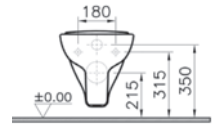

ARKITEKT

PRODUCT CODE:
7741B003-0075

PRODUCT DESCRIPTION:
Wall-hung WC pan, Rim-Ex

COMPATIBLE WITH:
05-003-001 Toilet seat