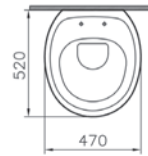

COMPATIBLE WITH:
05-003-001 Toilet seat

ISTANBUL

PRODUCT CODE:
4254B403-0075 White
4254B470-0075 Black

PRODUCT DESCRIPTION:
Wall-hung WC pan

COMPATIBLE WITH:
66-003-109 Toilet seat, soft closing, white
66-070-109 Toilet seat, soft closing, black