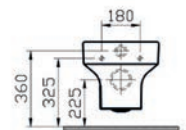

WATER JEWELS

PRODUCT CODE:
4328B003-0075

PRODUCT DESCRIPTION:
Wall-hung WC pan

COMPATIBLE WITH:
59-003-009 Toilet seat, soft closing