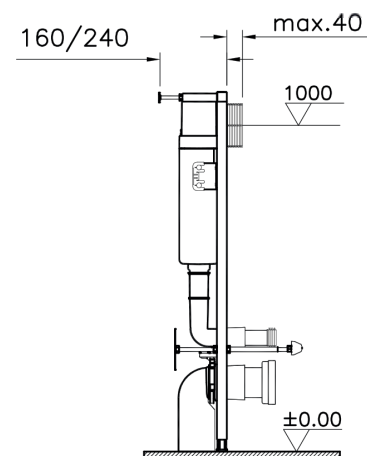

WALL-HUNG FRAMES

FLOOR AND WALL FIXATION / REGULAR FRAME

742-5805-01
3/6 litres concealed cistern

742-5800-02
2.5/4 litres concealed cistern

Installation type:
Rapid, solid wall
Front wall: lightweight construction
Back wall: brick construction

Control type:
Dual flush

Volume of water:
3/6 litres
(adjustable to be used at 2.5/4 litres)
2.5/4 litres
(adjustable to be used at 3/6 litres)

Working pressure:
0.5-10 bar

Weight:
16 kg

Compatible flush plates:

MECHANICAL

All available in:
A range of other colour finishes

ELECTRONIC*

Available in:
Chrome plated /
Matt chrome plated