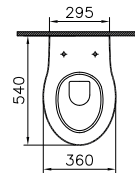

ELEGANCE

PRODUCT CODE:
5802B003-0075

PRODUCT DESCRIPTION:
Wall-hung WC pan

COMPATIBLE WITH:
05-003-001 Toilet seat, white
84-003-019 Toilet seat, white, soft closing
37-013-301 Toilet seat, wooden with chrome hinge
37-013-311 Toilet seat, wooden with gold hinge