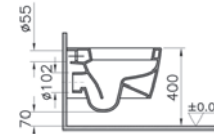

M-LINE

PRODUCT CODE:
5671B003-0075

PRODUCT DESCRIPTION:
Wall-hung WC pan, 48cm,
short projection

COMPATIBLE WITH:
90-003-001 Toilet seat
90-003-009 Toilet seat, soft closing

M-LINE

PRODUCT CODE:
5676B003-0075
5676B003-1086 with Vitra Fresh