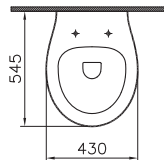

MEMORIA

PRODUCT CODE:
5884B401-0075 Matt white
5884B483-0075 Matt black
5884B420-0075 Matt taupe

PRODUCT DESCRIPTION:
Wall-hung WC pan

COMPATIBLE WITH:
106-001-009 Toilet seat, matt white
106-083-009 Toilet seat, matt black
106-020-009 Toilet seat, matt taupe