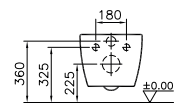

COMPATIBLE WITH:
89-003-001 Toilet seat
89-003-009 Toilet seat, soft closing

SENTO

PRODUCT CODE:
4448B003-0075

PRODUCT DESCRIPTION:
Wall-hung WC pan

COMPATIBLE WITH:
89-003-001 Toilet seat
89-003-009 Toilet seat, soft closing
100-003-003 Toilet seat, soft closing, slim