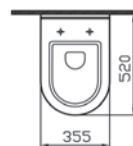

COMPATIBLE WITH:
72-003-301 Toilet seat
72-003-309 Toilet seat, soft closing

S50

PRODUCT CODE:
5318L003-0075

PRODUCT DESCRIPTION:
Wall-hung WC pan

COMPATIBLE WITH:
72-003-301 Toilet seat
72-003-309 Toilet seat, soft closing