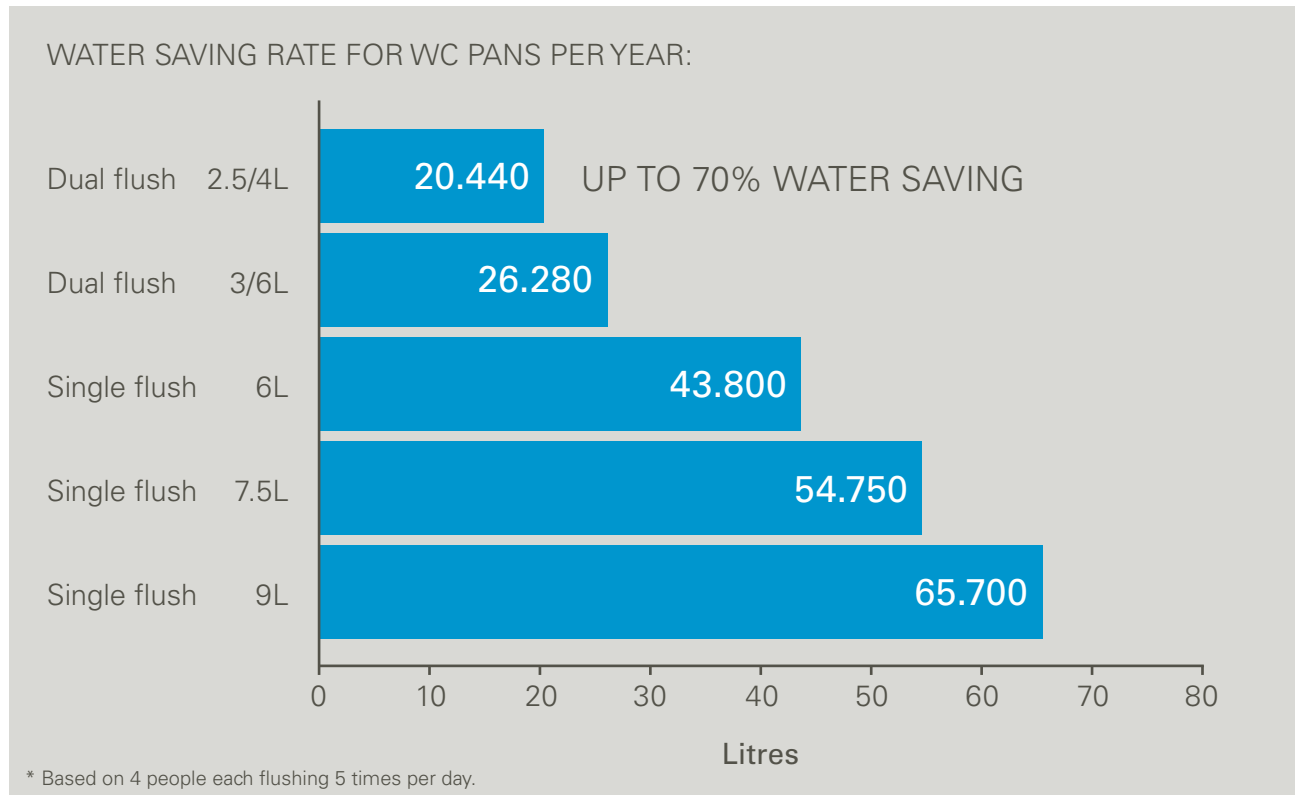

YOUR CONTRIBUTION TO SAVING WATER

VitrA's products are developed and designed in line with our Blue Life philosophy and reflect our commitment to preserving and recycling natural resources.

All VitrA wall-hung frames are equipped with fill valves and by adjusting the gauge it is possible to operate the cistern with 2.5/4 litre or 3/6 litre flow performance.