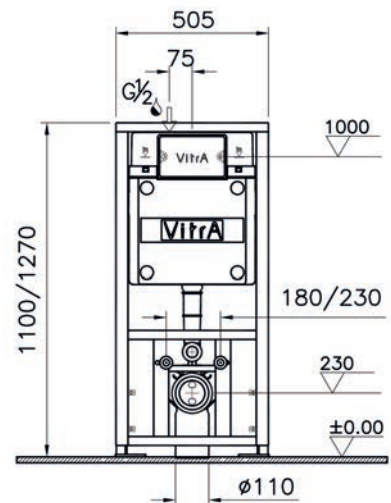

WALL-HUNG FRAMES

DOUBLE FLOOR FIXATION / REGULAR FRAME

742-5850-01
3/6 litres concealed cistern

742-5850-02
2.5/4 litres concealed cistern

Installation type:
Rapid, back-to-back
Front wall: lightweight construction

Control type:
Dual flush

Volume of water:
3/6 litres
(adjustable to be used at 2.5/4 litres)
2.5/4 litres
(adjustable to be used at 3/6 litres)

Working pressure:
0.5-10 bar

Weight:
20 kg

Compatible flush plates:

MECHANICAL

All available in:
A range of other colour finishes

ELECTRONIC*

Available in:
Chrome plated /
Matt chrome plated