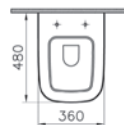

COMPATIBLE WITH:
48-003-001 Toilet seat

S20

PRODUCT CODE:
5505L003-0101

PRODUCT DESCRIPTION:
Wall-hung WC pan, 48cm,
short projection

COMPATIBLE WITH:
77-003-001 Toilet seat
77-003-009 Toilet seat, soft closing