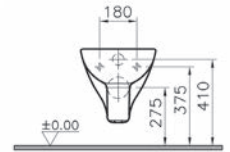

S20 – ACCESSIBLE

PRODUCT CODE:
5298L003-5293

PRODUCT DESCRIPTION:
Accessible wall-hung WC pan, 70cm

COMPATIBLE WITH:
72-003-001 Toilet seat
72-003-009 Toilet seat, soft closing