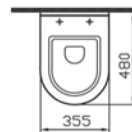

S50

PRODUCT CODE:
5320L003-0075

PRODUCT DESCRIPTION:
Wall-hung WC pan, 48cm,
short projection

COMPATIBLE WITH:
72-003-301 Toilet seat
72-003-309 Toilet seat, soft closing