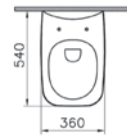

SHIFT+

PRODUCT CODE:
7742B003-0075

PRODUCT DESCRIPTION:
Wall-hung WC pan, Rim-Ex

COMPATIBLE WITH:
91-003-001 Toilet seat
91-003-009 Toilet seat, soft closing