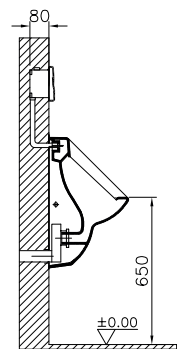

URINAL FLUSHERS

BATTERY OPERATED

Operation:
Battery operated

Product description:
Infrared battery urinal flusher

Weight:
1.5 kg

Compatible:
Back inlet urinals

310-2121 Matt chrome
310-2122 Chrome

±0.00

±0.00