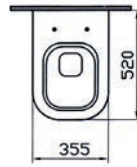

WALL-HUNG WCs

NEST

PRODUCT CODE:
5160B003-0075

PRODUCT DESCRIPTION:
Wall-hung WC pan

COMPATIBLE WITH:
74-003-001 Toilet seat
74-003-009 Toilet seat, soft closing