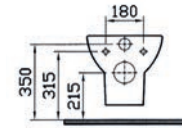

WALL-HUNG WCs

NEST

PRODUCT CODE:
5160B003-0075

PRODUCT DESCRIPTION:
Wall-hung WC pan

COMPATIBLE WITH:
74-003-001 Toilet seat
74-003-009 Toilet seat, soft closing