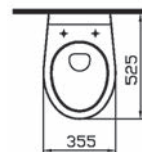

ARKITEKT

PRODUCT CODE:
6855L003-0075

PRODUCT DESCRIPTION:
Wall-hung WC pan

COMPATIBLE WITH:
05-003-001 Toilet seat