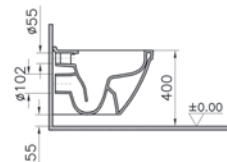

S50

PRODUCT CODE:
7740B003-0075

PRODUCT DESCRIPTION:
Wall-hung WC pan, Rim-Ex

COMPATIBLE WITH:
72-003-301 Toilet seat
72-003-309 Toilet seat, soft closing