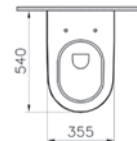

MONDO

PRODUCT CODE:
5693B003-0075

PRODUCT DESCRIPTION:
Wall-hung WC pan

COMPATIBLE WITH:
89-003-001 Toilet seat
89-003-009 Toilet seat, soft closing