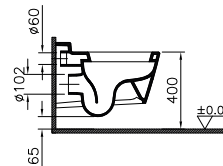

PRODUCT DESCRIPTION:
Wall-hung WC pan

COMPATIBLE WITH:
76-003-001 Toilet seat
76-003-009 Toilet seat, soft closing

SHIFT+

PRODUCT CODE:
4379B003-0075

PRODUCT DESCRIPTION:
Wall-hung WC pan, 48cm, short projection