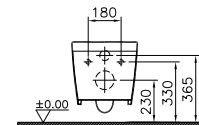

T4

PRODUCT CODE:
4464B003-0075

PRODUCT DESCRIPTION:
Wall-hung WC pan

COMPATIBLE WITH:
76-003-001 Toilet seat
76-003-009 Toilet seat, soft closing