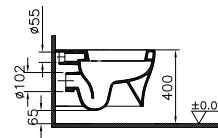

BELLA

PRODUCT CODE:
4449B003-0075

PRODUCT DESCRIPTION:
Wall-hung WC pan

COMPATIBLE WITH:
86-003-001 Toilet seat
86-003-009 Toilet seat, soft closing