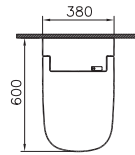

V-CARE

PRODUCT CODE:
5674B003-6103 Essential
5674B003-6104 Comfort

PRODUCT DESCRIPTION:
V-Care WC, Rim-Ex
including toilet seat