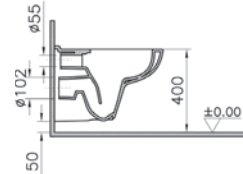

ARKITEKT

PRODUCT CODE:
7741B003-0075

PRODUCT DESCRIPTION:
Wall-hung WC pan, Rim-Ex

COMPATIBLE WITH:
05-003-001 Toilet seat