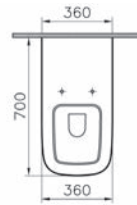

S20 – ACCESSIBLE

PRODUCT CODE:
5298L003-5293

PRODUCT DESCRIPTION:
Accessible wall-hung WC pan, 70cm

COMPATIBLE WITH:
72-003-001 Toilet seat
72-003-009 Toilet seat, soft closing