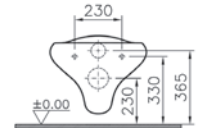

COMPATIBLE WITH:
05-003-001 Toilet seat

ISTANBUL

PRODUCT CODE:
4254B403-0075 White
4254B470-0075 Black

PRODUCT DESCRIPTION:
Wall-hung WC pan

COMPATIBLE WITH:
66-003-109 Toilet seat, soft closing, white
66-070-109 Toilet seat, soft closing, black