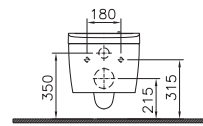

V-CARE

PRODUCT CODE:
5674B003-6103 Essential
5674B003-6104 Comfort

PRODUCT DESCRIPTION:
V-Care WC, Rim-Ex
including toilet seat