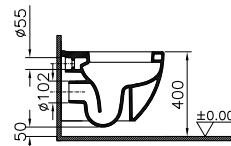

SHIFT+

PRODUCT CODE:
4379B003-0075

PRODUCT DESCRIPTION:
Wall-hung WC pan, 48cm, short projection

COMPATIBLE WITH:
91-003-001 Toilet seat
91-003-009 Toilet seat, soft closing