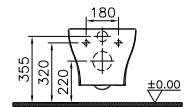

BELLA

PRODUCT CODE:
4449B003-0075

PRODUCT DESCRIPTION:
Wall-hung WC pan

COMPATIBLE WITH:
86-003-001 Toilet seat
86-003-009 Toilet seat, soft closing