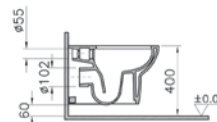

Image shown without Vitra Fresh

NEST

PRODUCT CODE:
7744B003-0075

PRODUCT DESCRIPTION:
Wall-hung WC pan, Rim-Ex

COMPATIBLE WITH:
74-003-001 Toilet seat
74-003-009 Toilet seat, soft closing

WALL-HUNG WCs (RIM-EX) WC pan