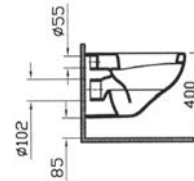

COMPATIBLE WITH:
72-003-001 Toilet seat
72-003-009 Toilet seat, soft closing

ARKITEKT

PRODUCT CODE:
6105L003-0075

PRODUCT DESCRIPTION:
Wall-hung WC pan, 48cm,
short projection

COMPATIBLE WITH:
25-003-001 Toilet seat