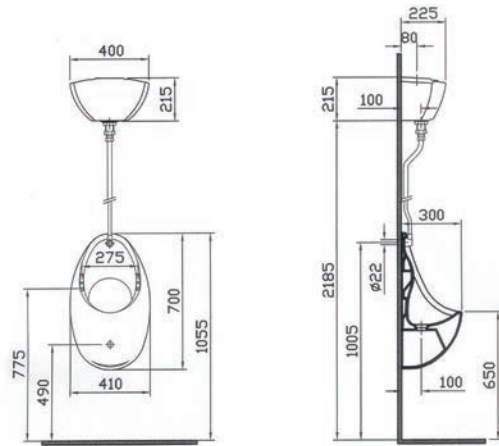

URINALS

TOP INLET-CONCEALED TRAP URINAL

PRODUCT CODE:
4319B003-0210

PRODUCT DESCRIPTION:
Concealed trap urinal – top inlet

COMPATIBLE WITH:
6954 Urinal cistern (13.5 litre max)
Exposed cistern fitting pack
DSY9900 Auto syphon and
petcock pack

Exposed cistern fittings pack:

1. UFS6001 Urinal
2. UFS6011 Urinals
3. UFS6021 Urinals
4. UFS6031 Urinals
5. UFS6041 Urinals

PACK CONTAINS:

1. Chrome sparge pipes
2. Spreader
3. Domed waste
4. Urinal hangers