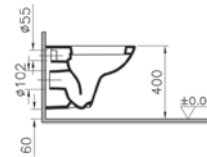

COMPATIBLE WITH:
48-003-001 Toilet seat

S20

PRODUCT CODE:
5505L003-0101

PRODUCT DESCRIPTION:
Wall-hung WC pan, 48cm,
short projection

COMPATIBLE WITH:
77-003-001 Toilet seat
77-003-009 Toilet seat, soft closing