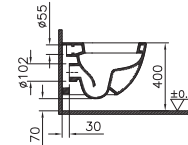

SENTO COMPACT

PRODUCT CODE:
4337B003-0075

PRODUCT DESCRIPTION:
Wall-hung WC pan, compact

COMPATIBLE WITH:
86-003-001 Toilet seat
86-003-009 Toilet seat, soft closing
100-003-009 Toilet seat, soft closing, slim