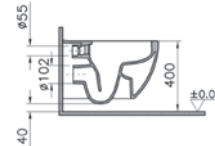

SHIFT+

PRODUCT CODE:
7742B003-0075

PRODUCT DESCRIPTION:
Wall-hung WC pan, Rim-Ex

COMPATIBLE WITH:
91-003-001 Toilet seat
91-003-009 Toilet seat, soft closing