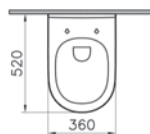

S50

PRODUCT CODE:
7740B003-0075

PRODUCT DESCRIPTION:
Wall-hung WC pan, Rim-Ex

COMPATIBLE WITH:
72-003-301 Toilet seat
72-003-309 Toilet seat, soft closing