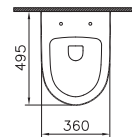

SENTO

PRODUCT CODE:
7747B003-0075

PRODUCT DESCRIPTION:
Wall-hung WC pan, compact

COMPATIBLE WITH:
86-003-00 Toilet seat
86-003-009 Toilet seat, soft closing
100-003-009 Slim toilet seat, soft closing