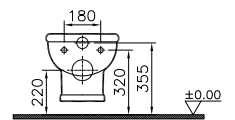

ELEGANCE

PRODUCT CODE:
5802B003-0075

PRODUCT DESCRIPTION:
Wall-hung WC pan

COMPATIBLE WITH:
05-003-001 Toilet seat, white
84-003-019 Toilet seat, white, soft closing
37-013-301 Toilet seat, wooden with chrome hinge
37-013-311 Toilet seat, wooden with gold hinge