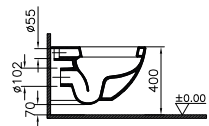

COMPATIBLE WITH:
89-003-001 Toilet seat
89-003-009 Toilet seat, soft closing

SENTO

PRODUCT CODE:
4448B003-0075

PRODUCT DESCRIPTION:
Wall-hung WC pan

COMPATIBLE WITH:
89-003-001 Toilet seat
89-003-009 Toilet seat, soft closing
100-003-003 Toilet seat, soft closing, slim