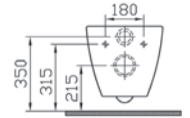

M-LINE

PRODUCT CODE:
5671B003-0075

PRODUCT DESCRIPTION:
Wall-hung WC pan, 48cm,
short projection

COMPATIBLE WITH:
90-003-001 Toilet seat
90-003-009 Toilet seat, soft closing

M-LINE

PRODUCT CODE:
5676B003-0075
5676B003-1086 with Vitra Fresh