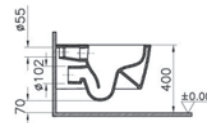

T4

PRODUCT CODE:
7743B003-0075

PRODUCT DESCRIPTION:
Wall-hung WC pan, Rim-Ex

COMPATIBLE WITH:
96-003-001 Toilet seat
96-003-009 Toilet seat, soft closing

SHIFT+

PRODUCT CODE:
7742B003-0075

PRODUCT DESCRIPTION:
Wall-hung WC pan, Rim-Ex

COMPATIBLE WITH:
91-003-001 Toilet seat
91-003-009 Toilet seat, soft closing

M-LINE

PRODUCT CODE:
7672B003-0075
7672B003-1086 with Vitra Fresh

PRODUCT DESCRIPTION:
Wall-hung WC pan, Rim-Ex

COMPATIBLE WITH:
90-003-001 Toilet seat
90-003-009 Toilet seat, soft closing

NEST

PRODUCT CODE:
7744B003-0075

PRODUCT DESCRIPTION:
Wall-hung WC pan, Rim-Ex

COMPATIBLE WITH:
74-003-001 Toilet seat
74-003-009 Toilet seat, soft closing