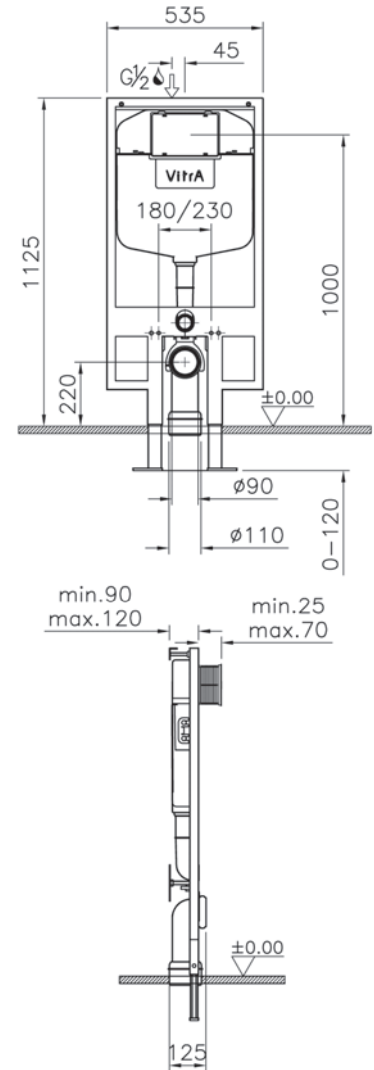

FLOOR AND WALL FIXATION / SLIM FRAME

740-5805-01
3/6 litres concealed cistern

740-5800-02
2.5/4 litres concealed cistern

Installation type:
Rapid, solid wall
Front wall: lightweight construction
Back wall: brick construction

Control type:
Dual flush

Volume of water:
3/6 litres
(adjustable to be used at 2.5/4 litres)
2.5/4 litres
(adjustable to be used at 3/6 litres)

Working pressure:
0.5-10 bar

Weight:
18 kg

Compatible flush plates: