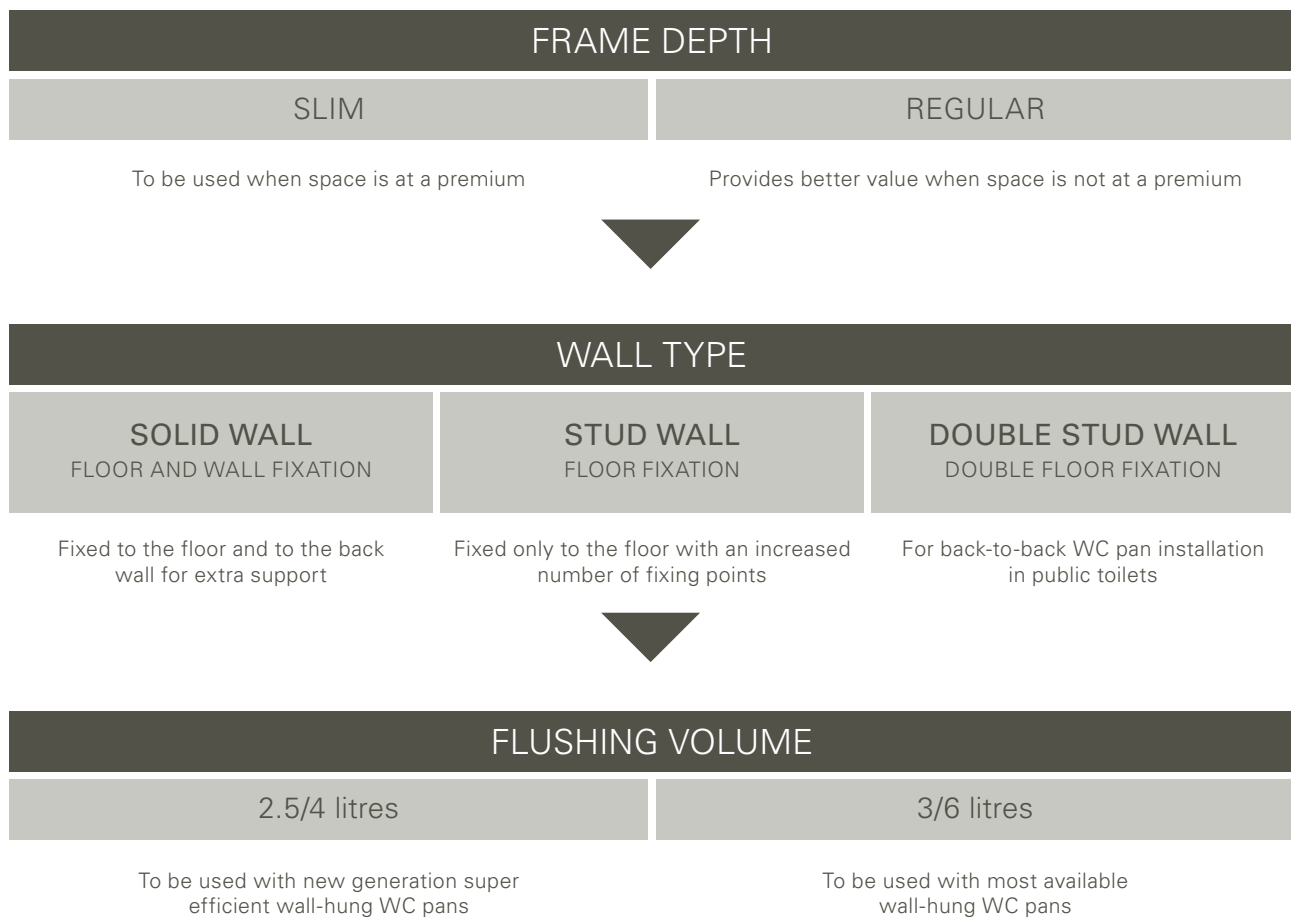

Image for illustration purpose only (regular frame)

WALL-HUNG FRAMES

Hidden behind the wall, VitrA's frame systems are crucial to any modern bathroom, supporting and holding wall-hung WCs firmly in position.

VitrA's frames give designers complete freedom to create a stunning room without expensive structural building work.

WALL-HUNG FRAMES

WALL-HUNG FRAMES

Whatever your project needs, the range of VitrA wall-hung frames offers you complete flexibility.

Both the slim and regular sized frames can be used in solid wall, stud wall and double stud wall scenarios, and are all available with a choice of flushing volumes.

The slimline frame is perfect when space is at a premium.