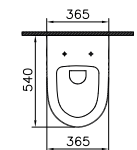

SENTO

PRODUCT CODE:
4448B003-0075

PRODUCT DESCRIPTION:
Wall-hung WC pan

COMPATIBLE WITH:
89-003-001 Toilet seat
89-003-009 Toilet seat, soft closing
100-003-003 Toilet seat, soft closing, slim