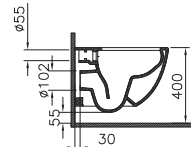

SENTO

PRODUCT CODE:
7747B003-0075

PRODUCT DESCRIPTION:
Wall-hung WC pan, compact

COMPATIBLE WITH:
86-003-00 Toilet seat
86-003-009 Toilet seat, soft closing
100-003-009 Slim toilet seat, soft closing