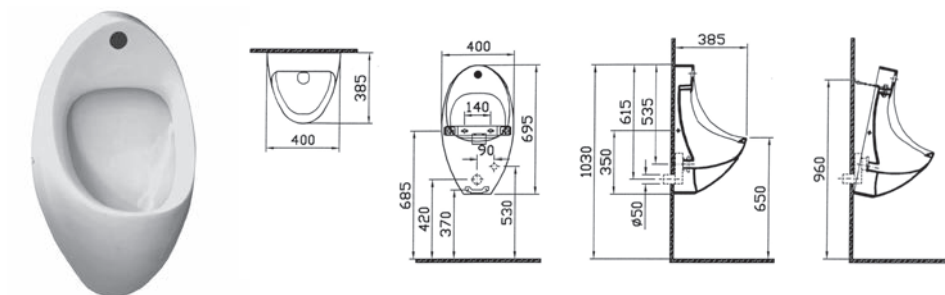

±0.00

±0.00

SYPHONIC URINAL WITH INTEGRATED SENSOR

PRODUCT CODE:
4106B003-5200

PRODUCT DESCRIPTION:
Syphonic urinal with
integrated infrared
flush sensor – back inlet

SYPHONIC URINAL WITHOUT INTEGRATED SENSOR