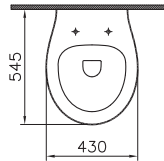

WALL-HUNG WCs

MEMORIA

PRODUCT CODE:
5884B403-0075 White

PRODUCT DESCRIPTION:
Wall-hung WC pan

COMPATIBLE WITH:
106-003-009 Toilet seat, white