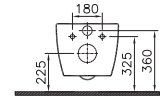

SENTO COMPACT

PRODUCT CODE:
4337B003-0075

PRODUCT DESCRIPTION:
Wall-hung WC pan, compact

COMPATIBLE WITH:
86-003-001 Toilet seat
86-003-009 Toilet seat, soft closing
100-003-009 Toilet seat, soft closing, slim