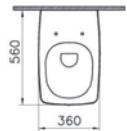

T4

PRODUCT CODE:
7743B003-0075

PRODUCT DESCRIPTION:
Wall-hung WC pan, Rim-Ex

COMPATIBLE WITH:
96-003-001 Toilet seat
96-003-009 Toilet seat, soft closing

SHIFT+

PRODUCT CODE:
7742B003-0075

PRODUCT DESCRIPTION:
Wall-hung WC pan, Rim-Ex

COMPATIBLE WITH:
91-003-001 Toilet seat
91-003-009 Toilet seat, soft closing

M-LINE

PRODUCT CODE:
7672B003-0075
7672B003-1086 with Vitra Fresh

PRODUCT DESCRIPTION:
Wall-hung WC pan, Rim-Ex

COMPATIBLE WITH:
90-003-001 Toilet seat
90-003-009 Toilet seat, soft closing

NEST

PRODUCT CODE:
7744B003-0075

PRODUCT DESCRIPTION:
Wall-hung WC pan, Rim-Ex

COMPATIBLE WITH:
74-003-001 Toilet seat
74-003-009 Toilet seat, soft closing