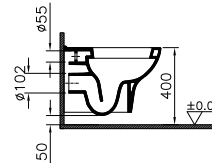

WALL-HUNG WCs

ZENTRUM

PRODUCT CODE:
5785L003-0075

PRODUCT DESCRIPTION:
Wall-hung WC pan

COMPATIBLE WITH:
94-003-001 Toilet seat
94-003-009 Toilet seat, soft closing