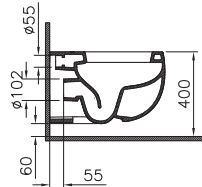

WALL-HUNG WCs

MEMORIA

PRODUCT CODE:
5884B403-0075 White

PRODUCT DESCRIPTION:
Wall-hung WC pan

COMPATIBLE WITH:
106-003-009 Toilet seat, white