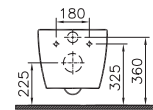

SENTO

PRODUCT CODE:
7747B003-0075

PRODUCT DESCRIPTION:
Wall-hung WC pan, compact

COMPATIBLE WITH:
86-003-00 Toilet seat
86-003-009 Toilet seat, soft closing
100-003-009 Slim toilet seat, soft closing