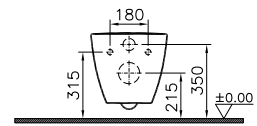

SHIFT+

PRODUCT CODE:
4379B003-0075

PRODUCT DESCRIPTION:
Wall-hung WC pan, 48cm, short projection

COMPATIBLE WITH:
91-003-001 Toilet seat
91-003-009 Toilet seat, soft closing