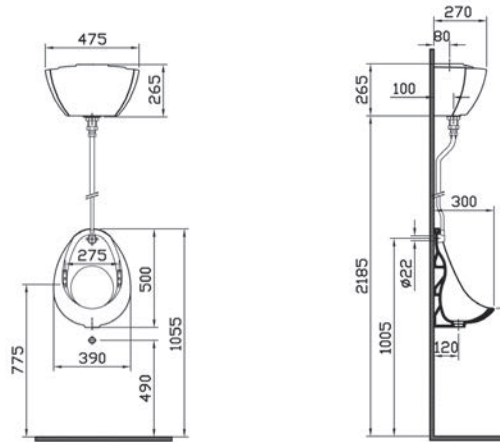

TOP INLET URINAL

PRODUCT CODE:
6564L003-0198

PRODUCT DESCRIPTION:
Standard urinal – top inlet

COMPATIBLE WITH:
6954 Urinal cistern (13.5 litre max)
Exposed cistern fitting pack
DSY9900 Auto syphon and petcock pack

Exposed cistern fittings pack:
1. UFS6001 Urinal
2. UFS6011 Urinals
3. UFS6021 Urinals
4. UFS6031 Urinals
5. UFS6041 Urinals

PACK CONTAINS:
1. Chrome sparge pipes
2. Spreader
3. Domed waste
4. Urinal hangers