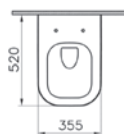

NEST

PRODUCT CODE:
7744B003-0075

PRODUCT DESCRIPTION:
Wall-hung WC pan, Rim-Ex

COMPATIBLE WITH:
74-003-001 Toilet seat
74-003-009 Toilet seat, soft closing