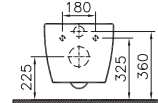

SENTO

PRODUCT CODE:
7748B003-0075

PRODUCT DESCRIPTION:
Wall-hung WC pan

COMPATIBLE WITH:
86-003-001 Toilet seat
86-003-009 Toilet seat, soft closing
100-003-009 Slim toilet seat, soft closing