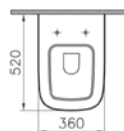

S20

PRODUCT CODE:
5507L003-0101

PRODUCT DESCRIPTION:
Wall-hung WC pan

COMPATIBLE WITH:
77-003-001 Toilet seat
77-003-009 Toilet seat, soft closing