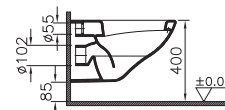

ARKITEKT

PRODUCT CODE:
6107L003-0075

PRODUCT DESCRIPTION:
Wall-hung WC pan

COMPATIBLE WITH:
05-003-001 Toilet seat