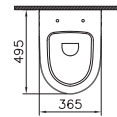

SENTO COMPACT

PRODUCT CODE:
4337B003-0075

PRODUCT DESCRIPTION:
Wall-hung WC pan, compact

COMPATIBLE WITH:
86-003-001 Toilet seat
86-003-009 Toilet seat, soft closing
100-003-009 Toilet seat, soft closing, slim