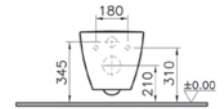

SHIFT+

PRODUCT CODE:
7742B003-0075

PRODUCT DESCRIPTION:
Wall-hung WC pan, Rim-Ex

COMPATIBLE WITH:
91-003-001 Toilet seat
91-003-009 Toilet seat, soft closing