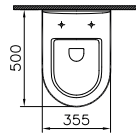

WALL-HUNG WCs

ZENTRUM

PRODUCT CODE:
5785L003-0075

PRODUCT DESCRIPTION:
Wall-hung WC pan

COMPATIBLE WITH:
94-003-001 Toilet seat
94-003-009 Toilet seat, soft closing