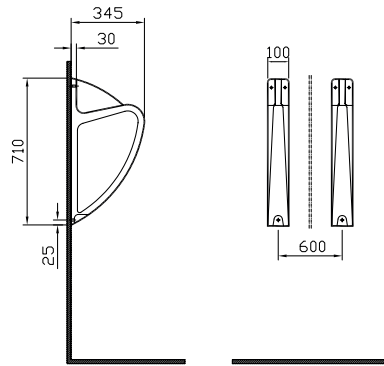

URINAL SEPARATOR

ARKITEKT

PRODUCT CODE:
6902L003-0155

PRODUCT DESCRIPTION:
Urinal separator