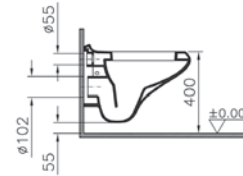

COMPATIBLE WITH:
05-003-001 Toilet seat

ISTANBUL

PRODUCT CODE:
4254B403-0075 White
4254B470-0075 Black

PRODUCT DESCRIPTION:
Wall-hung WC pan

COMPATIBLE WITH:
66-003-109 Toilet seat, soft closing, white
66-070-109 Toilet seat, soft closing, black