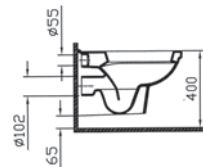

FORM 300

PRODUCT CODE:
5247L003-0075

PRODUCT DESCRIPTION:
Wall-hung WC pan

COMPATIBLE WITH:
48-003-001 Toilet seat