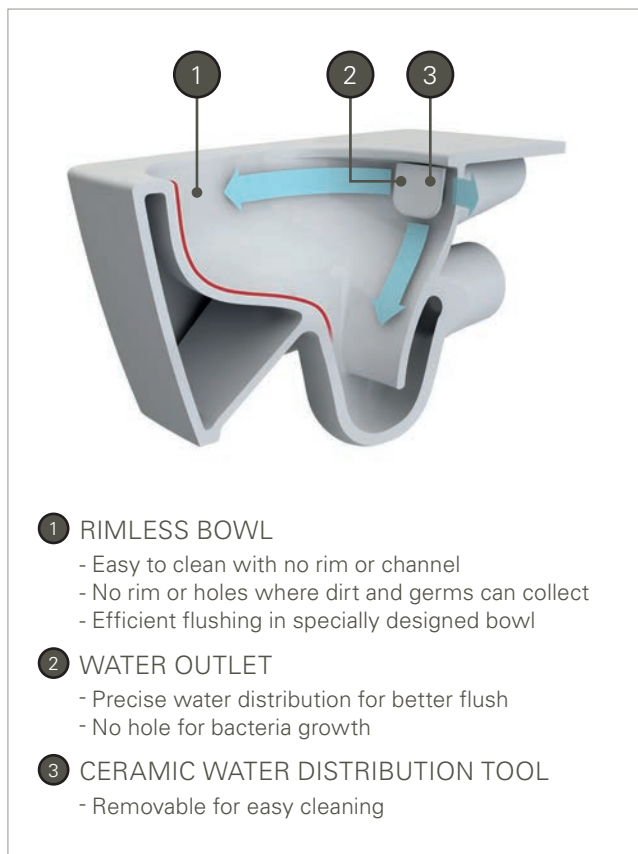

* Required for all infrared control panels.
Install during wall application.

WALL-HUNG WCs

VitrA's wall-hung WCs are perfect for an uncluttered, minimalist look within your bathroom. Wall-hung WCs are raised from the floor, enabling easier cleaning.

Wall-hung WCs create an illusion of a larger bathroom thanks to the increased floor space.

EFFORTLESS CLEANING AND INNOVATIVE, HYGIENIC DESIGN

Effortless cleaning and innovative, hygienic design. Vitra's rimless WC pan eliminates the areas where germs gather and multiply, giving a superior level of hygiene.

- Easy cleaning
- No rim or holes for germs to collect
- 95% more hygienic than standard WC pans*

*Tests undertaken by the Akdeniz University, Turkey show Vitra RIM-EX WC pans are easier to clean and 95% more hygienic compared to standard WC pans.