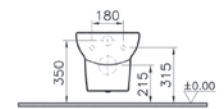

Image shown without Vitra Fresh

NEST

PRODUCT CODE:
7744B003-0075

PRODUCT DESCRIPTION:
Wall-hung WC pan, Rim-Ex

COMPATIBLE WITH:
74-003-001 Toilet seat
74-003-009 Toilet seat, soft closing

WALL-HUNG WCs (RIM-EX) WC pan