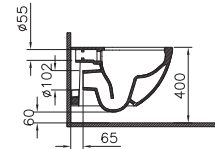

SENTO

PRODUCT CODE:
7748B003-0075

PRODUCT DESCRIPTION:
Wall-hung WC pan

COMPATIBLE WITH:
86-003-001 Toilet seat
86-003-009 Toilet seat, soft closing
100-003-009 Slim toilet seat, soft closing