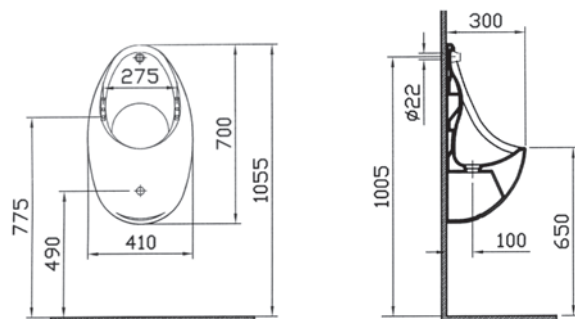

BACK INLET-CONCEALED TRAP URINAL

PRODUCT CODE:
4319B003-0210

PRODUCT DESCRIPTION:
Concealed trap urinal – back inlet

COMPATIBLE WITH:
UFS6501 Concealed cistern
fitting pack

PACK CONTAINS:

1. Spreader
2. Domed waste
3. Urinal hangers