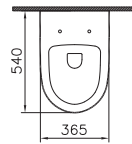

SENTO

PRODUCT CODE:
7748B003-0075

PRODUCT DESCRIPTION:
Wall-hung WC pan

COMPATIBLE WITH:
86-003-001 Toilet seat
86-003-009 Toilet seat, soft closing
100-003-009 Slim toilet seat, soft closing