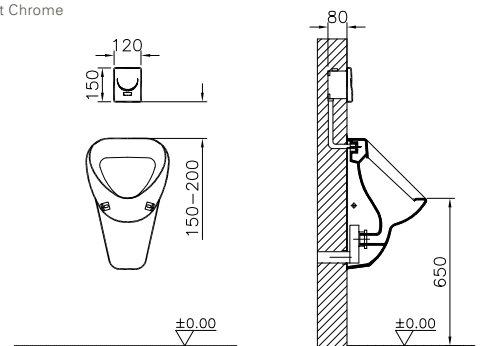

Operation:
Mains operated

Product description:
Infrared electronic urinal flusher

Weight:
1.5 kg

Compatible:
Back inlet urinals

310-2111 Matt chrome
310-2112 Chrome

310-2112
Chrome

310-2111
Matt Chrome

URINAL FLUSHERS