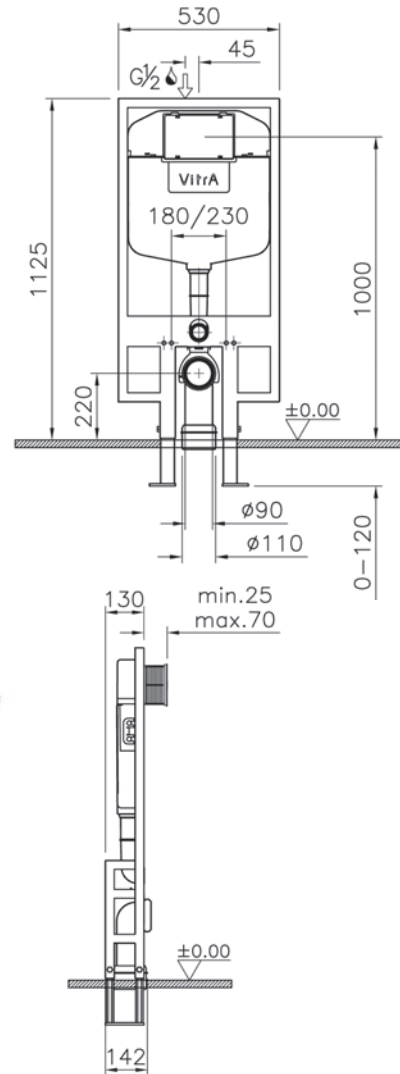

WALL-HUNG FRAMES

FLOOR FIXATION / SLIM FRAME

740-4800-01
3/6 litres concealed cistern

740-4800-02
2.5/4 litres concealed cistern

Installation type:
Rapid, stud wall
Front wall: lightweight construction
Back wall: lightweight construction

Control type:
Dual flush

Volume of water:
3/6 litres
(adjustable to be used at 2.5/4 litres)
2.5/4 litres
(adjustable to be used at 3/6 litres)

Working pressure:
0.5-10 bar

Weight:
20 kg

Compatible flush plates:

MECHANICAL

All available in:
A range of other colour finishes

PNEUMATIC

Both available in:
White / Matt black / Chrome plated /
Matt chrome plated