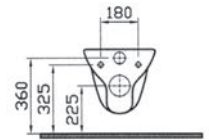

COMPATIBLE WITH:
72-003-001 Toilet seat
72-003-009 Toilet seat, soft closing

ARKITEKT

PRODUCT CODE:
6105L003-0075

PRODUCT DESCRIPTION:
Wall-hung WC pan, 48cm,
short projection

COMPATIBLE WITH:
25-003-001 Toilet seat