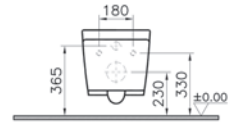

T4

PRODUCT CODE:
7743B003-0075

PRODUCT DESCRIPTION:
Wall-hung WC pan, Rim-Ex

COMPATIBLE WITH:
96-003-001 Toilet seat
96-003-009 Toilet seat, soft closing