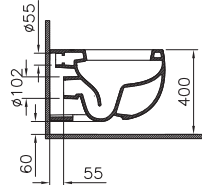

MEMORIA

PRODUCT CODE:
5884B401-0075 Matt white
5884B483-0075 Matt black
5884B420-0075 Matt taupe

PRODUCT DESCRIPTION:
Wall-hung WC pan

COMPATIBLE WITH:
106-001-009 Toilet seat, matt white
106-083-009 Toilet seat, matt black
106-020-009 Toilet seat, matt taupe