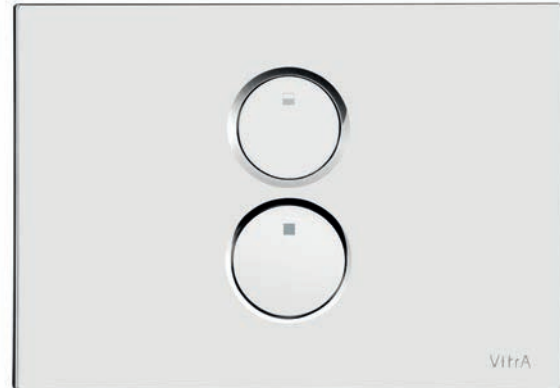

FLUSH PLATES

TWIN O

Operation:
Pneumatic

Control type:
Dual flush

Weight:
0.5 kg

Material:
ABS Plastic

Compatible:
Only compatible with 740-frames

Size:
W: 244mm x D: 8mm x H: 165mm

- 740-0200 Gloss white
- 740-0280 Chrome plated
- 740-0285 Matt chrome plated
- 740-0211 Matt black

740-0280
Chrome plated

LOOP T – INFRARED

Operation:
Electronic

Control type:
Dual flush

Weight:
0.5 kg

Material:
ABS Plastic

Compatible:
740-0880 & 740-0885 must be used with 740-frames
742-0880 & 742-0885 must be used with 742-frames

Must be used in conjunction with 300-1021 electronic mechanism installation set (which must be installed during wall application)

Size:
W: 244mm x D: 8mm x H: 165mm

- 740-0880 / 742-0880 Chrome plated
- 740-0885 / 742-0885 Matt chrome plated
- 300-1021 Electronic mechanism installation set*