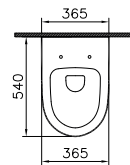

BELLA

PRODUCT CODE:
4449B003-0075

PRODUCT DESCRIPTION:
Wall-hung WC pan

COMPATIBLE WITH:
86-003-001 Toilet seat
86-003-009 Toilet seat, soft closing