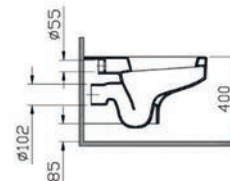

WATER JEWELS

PRODUCT CODE:
4328B003-0075

PRODUCT DESCRIPTION:
Wall-hung WC pan

COMPATIBLE WITH:
59-003-009 Toilet seat, soft closing