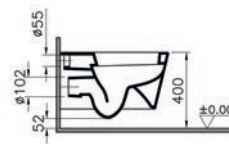

MATRIX

PRODUCT CODE:
5173B003-0075

PRODUCT DESCRIPTION:
Wall-hung WC pan

COMPATIBLE WITH:
30-003-001 Toilet seat
89-003-009 Toilet seat, soft closing