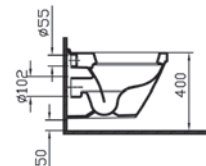

COMPATIBLE WITH:
72-003-301 Toilet seat
72-003-309 Toilet seat, soft closing

S50

PRODUCT CODE:
5318L003-0075

PRODUCT DESCRIPTION:
Wall-hung WC pan

COMPATIBLE WITH:
72-003-301 Toilet seat
72-003-309 Toilet seat, soft closing