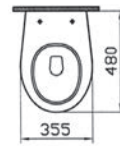

COMPATIBLE WITH:
72-003-001 Toilet seat
72-003-009 Toilet seat, soft closing

ARKITEKT

PRODUCT CODE:
6105L003-0075

PRODUCT DESCRIPTION:
Wall-hung WC pan, 48cm,
short projection

COMPATIBLE WITH:
25-003-001 Toilet seat