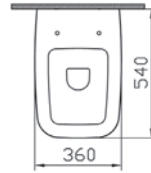

SHIFT+

PRODUCT CODE:
4392B003-1295

PRODUCT DESCRIPTION:
Wall-hung WC pan

COMPATIBLE WITH:
91-003-001 Toilet seat
91-003-009 Toilet seat, soft closing