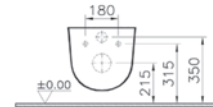

MONDO

PRODUCT CODE:
5693B003-0075

PRODUCT DESCRIPTION:
Wall-hung WC pan

COMPATIBLE WITH:
89-003-001 Toilet seat
89-003-009 Toilet seat, soft closing