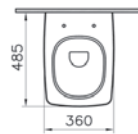

M-LINE

PRODUCT CODE:
5671B003-0075

PRODUCT DESCRIPTION:
Wall-hung WC pan, 48cm,
short projection

COMPATIBLE WITH:
90-003-001 Toilet seat
90-003-009 Toilet seat, soft closing

M-LINE

PRODUCT CODE:
5676B003-0075
5676B003-1086 with Vitra Fresh