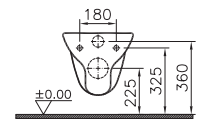

ARKITEKT

PRODUCT CODE:
6107L003-0075

PRODUCT DESCRIPTION:
Wall-hung WC pan

COMPATIBLE WITH:
05-003-001 Toilet seat