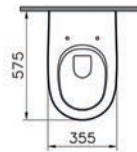

MATRIX

PRODUCT CODE:
5173B003-0075

PRODUCT DESCRIPTION:
Wall-hung WC pan

COMPATIBLE WITH:
30-003-001 Toilet seat
89-003-009 Toilet seat, soft closing