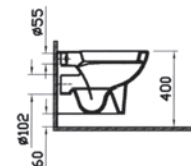

NEST

PRODUCT CODE:
5216B003-0075

PRODUCT DESCRIPTION:
Wall-hung WC pan, 48.5cm,
short projection

COMPATIBLE WITH:
43-003-001 Toilet seat