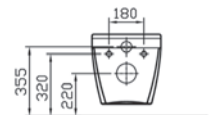

S50

PRODUCT CODE:
5320L003-0075

PRODUCT DESCRIPTION:
Wall-hung WC pan, 48cm,
short projection

COMPATIBLE WITH:
72-003-301 Toilet seat
72-003-309 Toilet seat, soft closing