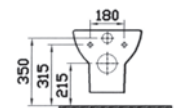

NEST

PRODUCT CODE:
5216B003-0075

PRODUCT DESCRIPTION:
Wall-hung WC pan, 48.5cm,
short projection

COMPATIBLE WITH:
43-003-001 Toilet seat