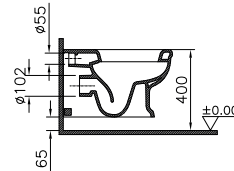

ELEGANCE

PRODUCT CODE:
5802B003-0075

PRODUCT DESCRIPTION:
Wall-hung WC pan

COMPATIBLE WITH:
05-003-001 Toilet seat, white
84-003-019 Toilet seat, white, soft closing
37-013-301 Toilet seat, wooden with chrome hinge
37-013-311 Toilet seat, wooden with gold hinge