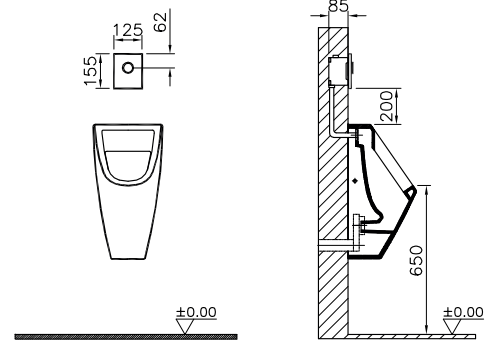

MANUAL

Operation:
Manual

Product description:
Pressurised concealed
urinal flusher

WEIGHT:
1.5 kg

Compatible:
Back inlet urinals

310-3310 Chrome

310-3310
Chrome

MAINS OPERATED