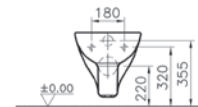

COMPATIBLE WITH:
48-003-001 Toilet seat

S20

PRODUCT CODE:
5505L003-0101

PRODUCT DESCRIPTION:
Wall-hung WC pan, 48cm,
short projection

COMPATIBLE WITH:
77-003-001 Toilet seat
77-003-009 Toilet seat, soft closing