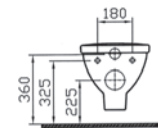

FORM 300

PRODUCT CODE:
5247L003-0075

PRODUCT DESCRIPTION:
Wall-hung WC pan

COMPATIBLE WITH:
48-003-001 Toilet seat