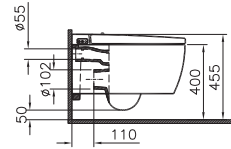

V-CARE

PRODUCT CODE:
5674B003-6103 Essential
5674B003-6104 Comfort

PRODUCT DESCRIPTION:
V-Care WC, Rim-Ex
including toilet seat