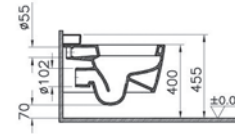

SHIFT+

PRODUCT CODE:
4392B003-1295

PRODUCT DESCRIPTION:
Wall-hung WC pan

COMPATIBLE WITH:
91-003-001 Toilet seat
91-003-009 Toilet seat, soft closing

M-LINE

PRODUCT CODE:
5671B003-0075

PRODUCT DESCRIPTION:
Wall-hung WC pan, 48cm,
short projection

COMPATIBLE WITH:
90-003-001 Toilet seat
90-003-009 Toilet seat, soft closing

M-LINE

PRODUCT CODE:
5676B003-0075
5676B003-1086 with Vitra Fresh

PRODUCT DESCRIPTION:
Wall-hung WC pan

COMPATIBLE WITH:
90-003-001 Toilet seat
90-003-009 Toilet seat, soft closing

NEST

PRODUCT CODE:
5216B003-0075

PRODUCT DESCRIPTION:
Wall-hung WC pan, 48.5cm,
short projection

COMPATIBLE WITH:
43-003-001 Toilet seat