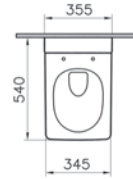

T4

PRODUCT CODE:
7743B003-0075

PRODUCT DESCRIPTION:
Wall-hung WC pan, Rim-Ex

COMPATIBLE WITH:
96-003-001 Toilet seat
96-003-009 Toilet seat, soft closing