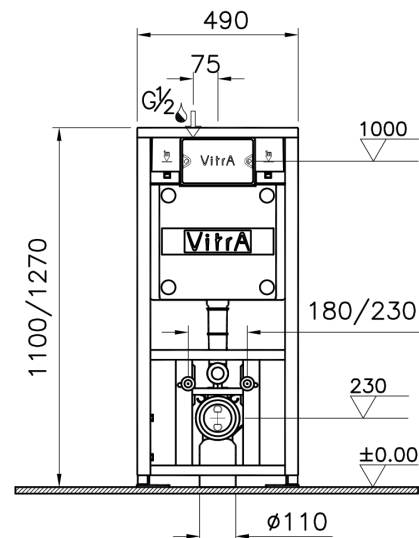

WALL-HUNG FRAMES

FLOOR AND WALL FIXATION / REGULAR FRAME

742-5805-01
3/6 litres concealed cistern

742-5800-02
2.5/4 litres concealed cistern

Installation type:
Rapid, solid wall
Front wall: lightweight construction
Back wall: brick construction

Control type:
Dual flush

Volume of water:
3/6 litres
(adjustable to be used at 2.5/4 litres)
2.5/4 litres
(adjustable to be used at 3/6 litres)

Working pressure:
0.5-10 bar

Weight:
16 kg

Compatible flush plates:

MECHANICAL

All available in:
A range of other colour finishes

ELECTRONIC*

Available in:
Chrome plated /
Matt chrome plated