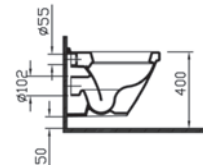

S50

PRODUCT CODE:
5320L003-0075

PRODUCT DESCRIPTION:
Wall-hung WC pan, 48cm,
short projection

COMPATIBLE WITH:
72-003-301 Toilet seat
72-003-309 Toilet seat, soft closing