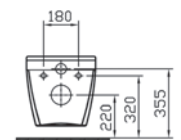

S50

PRODUCT CODE:
5318L003-0075

PRODUCT DESCRIPTION:
Wall-hung WC pan

COMPATIBLE WITH:
72-003-301 Toilet seat
72-003-309 Toilet seat, soft closing