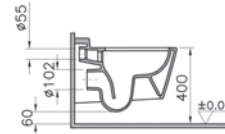

T4

PRODUCT CODE:
7743B003-0075

PRODUCT DESCRIPTION:
Wall-hung WC pan, Rim-Ex

COMPATIBLE WITH:
96-003-001 Toilet seat
96-003-009 Toilet seat, soft closing