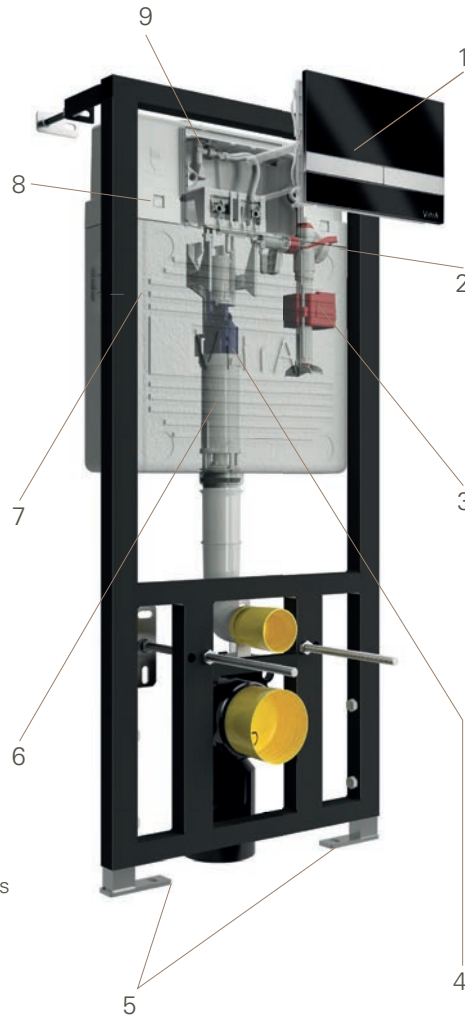

SPECIFIC DESIGN FEATURES

9 INTERMEDIARY HOSE

The intermediary hose that connects to the water piping inside the cistern can isolate the water flow during service-oriented interventions, which enables easy replacement of parts.

1 CONTROL PANEL

The control panel operates the cistern. It enables easy operation of the concealed cistern and covers internal parts that remain in the wall.

8 PANEL GAP

The panel gap on the body is designed to provide optimum opening space for maintenance of filling or flushing units, enabling easy access to the cistern. The size of this gap is very important for servicing purposes.

2 BODY

The filling and flushing valves are located in this part of the cistern. Produced from polyethylene (HDPE) raw materials, it offers more safety with its flexibility and resilience.

7 BODY STYROFOAM