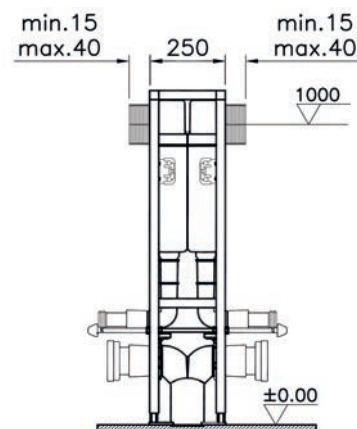

WALL-HUNG FRAMES

DOUBLE FLOOR FIXATION / REGULAR FRAME

742-5850-01
3/6 litres concealed cistern

742-5850-02
2.5/4 litres concealed cistern

Installation type:
Rapid, back-to-back
Front wall: lightweight construction

Control type:
Dual flush

Volume of water:
3/6 litres
(adjustable to be used at 2.5/4 litres)
2.5/4 litres
(adjustable to be used at 3/6 litres)

Working pressure:
0.5-10 bar

Weight:
20 kg

Compatible flush plates:

MECHANICAL

All available in:
A range of other colour finishes

ELECTRONIC*

Available in:
Chrome plated /
Matt chrome plated