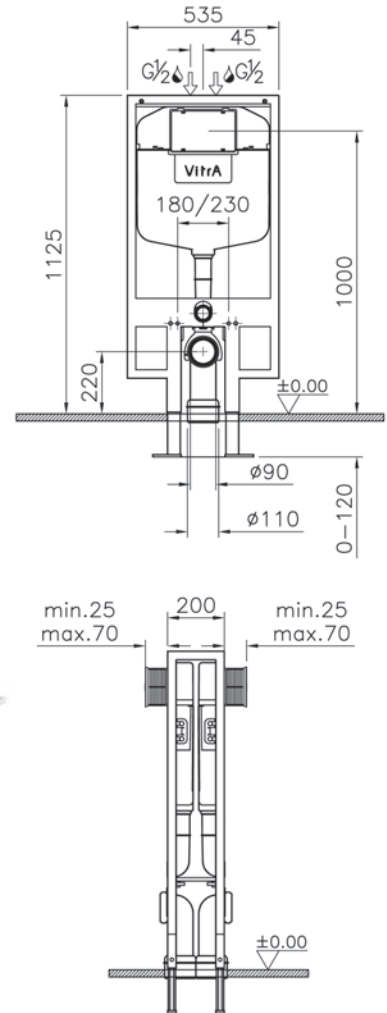

DOUBLE FLOOR FIXATION / SLIM FRAME

740-5850-01
3/6 litres concealed cistern

740-5850-02
2.5/4 litres concealed cistern

Installation type:
Rapid, back-to-back
Front wall: lightweight construction

Control type:
Dual flush

Volume of water:
3/6 litres
(adjustable to be used at 2.5/4 litres)
2.5/4 litres
(adjustable to be used at 3/6 litres)

Working pressure:
0.5-10 bar

Weight:
30 kg

Compatible flush plates:

MECHANICAL

All available in:
A range of other colour finishes

PNEUMATIC

Both available in:
White / Matt black / Chrome plated /
Matt chrome plated

ELECTRONIC*

Available in:
Chrome plated /
Matt chrome plated

*300-1021 Electronic mechanism installation set must be installed during wall application