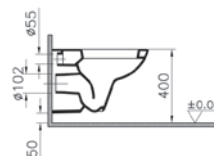

S20

PRODUCT CODE:
5507L003-0101

PRODUCT DESCRIPTION:
Wall-hung WC pan

COMPATIBLE WITH:
77-003-001 Toilet seat
77-003-009 Toilet seat, soft closing