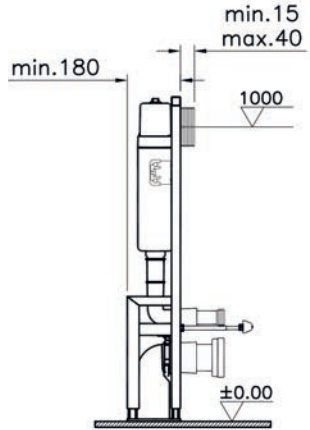

FLOOR FIXATION / REGULAR FRAME

742-4800-01
3/6 litres concealed cistern

742-4800-02
2.5/4 litres concealed cistern

Installation type:
Rapid, stud wall
Front wall: lightweight construction
Back wall: lightweight construction

Control type:
Dual flush

Volume of water:
3/6 litres
(adjustable to be used at 2.5/4 litres)
2.5/4 litres
(adjustable to be used at 3/6 litres)

Working pressure:
0.5-10 bar

Weight:
20 kg

Compatible flush plates:

MECHANICAL

All available in:
A range of other colour finishes