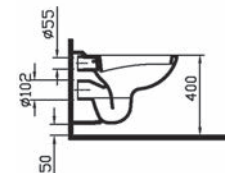

ARKITEKT

PRODUCT CODE:
6855L003-0075

PRODUCT DESCRIPTION:
Wall-hung WC pan

COMPATIBLE WITH:
05-003-001 Toilet seat