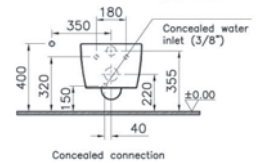

T4

PRODUCT CODE:
7743B003-0075

PRODUCT DESCRIPTION:
Wall-hung WC pan, Rim-Ex

COMPATIBLE WITH:
96-003-001 Toilet seat
96-003-009 Toilet seat, soft closing

SHIFT+

PRODUCT CODE:
7742B003-0075

PRODUCT DESCRIPTION:
Wall-hung WC pan, Rim-Ex

COMPATIBLE WITH:
91-003-001 Toilet seat
91-003-009 Toilet seat, soft closing

M-LINE

PRODUCT CODE:
7672B003-0075
7672B003-1086 with Vitra Fresh

PRODUCT DESCRIPTION:
Wall-hung WC pan, Rim-Ex

COMPATIBLE WITH:
90-003-001 Toilet seat
90-003-009 Toilet seat, soft closing

NEST

PRODUCT CODE:
7744B003-0075

PRODUCT DESCRIPTION:
Wall-hung WC pan, Rim-Ex

COMPATIBLE WITH:
74-003-001 Toilet seat
74-003-009 Toilet seat, soft closing