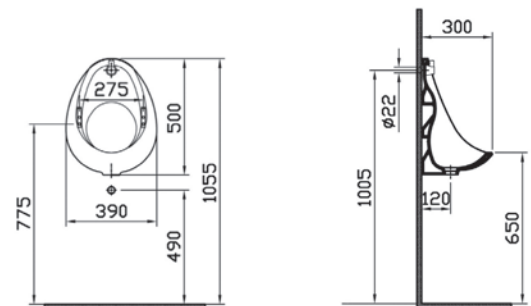

BACK INLET URINAL

PRODUCT CODE:
6564L003-0198

PRODUCT DESCRIPTION:
Standard urinal – back inlet

COMPATIBLE WITH:
UFS6500 Concealed cistern fitting pack

PACK CONTAINS:
1. Spreader
2. Domed waste
3. Urinal hangers