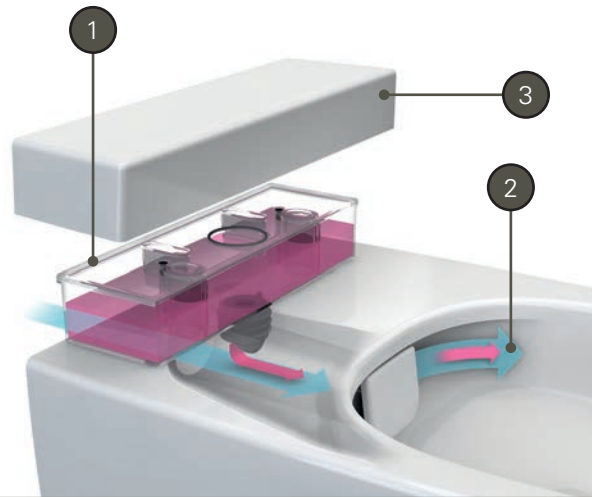

VITRA FRESH

WC PAN WITH LIQUID CLEANING TANK PROVIDES MAXIMUM HYGIENE AND A FRESH SCENT WITH EVERY FLUSH

Vitra Fresh WC pans incorporate a tank into the design of the pan that dispenses detergent with every flush, helping to clean the pan thoroughly and protect from the build-up of bacteria.

It eliminates the problem of corrosion to the flushing mechanism caused by adding cleaning agents to the cistern. Vitra Fresh is currently only available in the M-Line range.

1. 1 The detergent tank sits on top of the WC pan and stores and mixes liquid detergent* with flushing water for maximum hygiene

*The liquid detergent dispenser is safe to use with most commercially available non-abrasive toilet cleaning liquids which include hypochlorous cleaning agents and bleach of up to 12.5 pH.

1. 2 Vitra Fresh not only emits the pleasant scent of your detergent but provides superior hygiene and sanitation with every flush
2. 3 The removable lid enables easy cleaning and refill