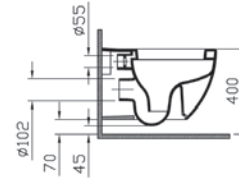

M-LINE

PRODUCT CODE:
5671B003-0075

PRODUCT DESCRIPTION:
Wall-hung WC pan, 48cm,
short projection

COMPATIBLE WITH:
90-003-001 Toilet seat
90-003-009 Toilet seat, soft closing

M-LINE

PRODUCT CODE:
5676B003-0075
5676B003-1086 with Vitra Fresh