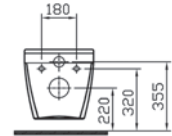

WALL-HUNG WCs

ZENTRUM

PRODUCT CODE:
5785L003-0075

PRODUCT DESCRIPTION:
Wall-hung WC pan

COMPATIBLE WITH:
94-003-001 Toilet seat
94-003-009 Toilet seat, soft closing