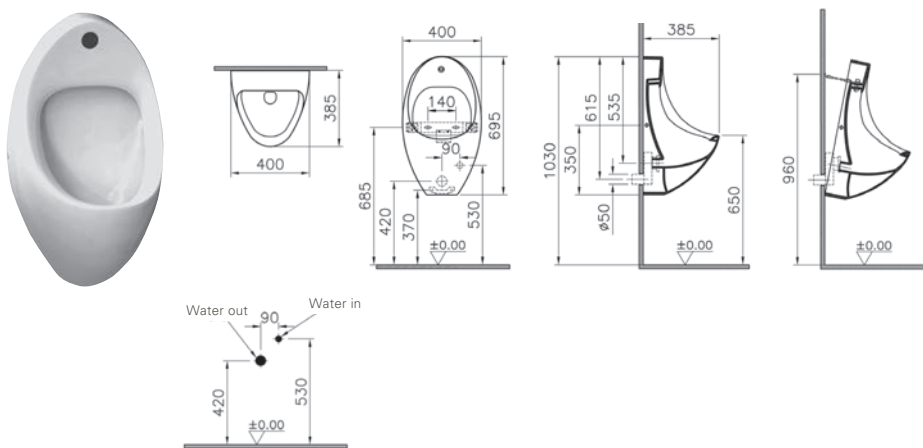

SYPHONIC URINAL WITHOUT INTEGRATED SENSOR

PRODUCT CODE:
4106B003-0852

PRODUCT DESCRIPTION:
Syphonic urinal without
integrated infrared
flush sensor – back inlet