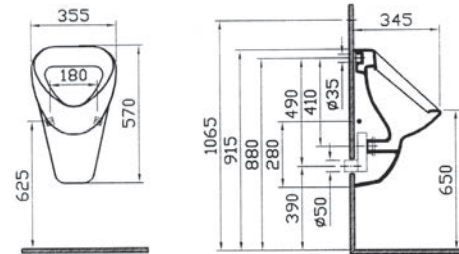

SYPHONIC URINAL

PRODUCT CODE:
6663B003-0199

PRODUCT DESCRIPTION:
Syphonic urinal with
concealed trap