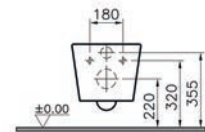

MATRIX

PRODUCT CODE:
5173B003-0075

PRODUCT DESCRIPTION:
Wall-hung WC pan

COMPATIBLE WITH:
30-003-001 Toilet seat
89-003-009 Toilet seat, soft closing