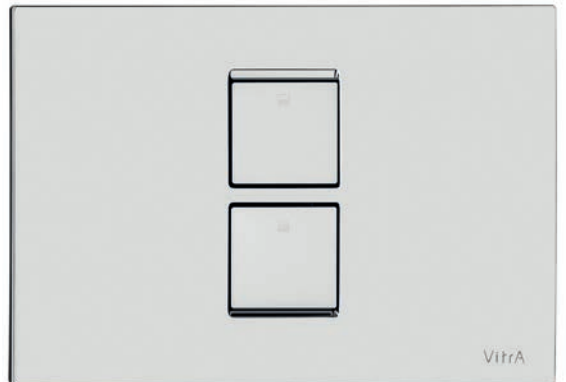

740-0180
Chrome plated