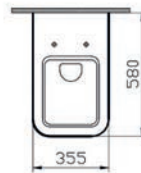

WATER JEWELS

PRODUCT CODE:
4328B003-0075

PRODUCT DESCRIPTION:
Wall-hung WC pan

COMPATIBLE WITH:
59-003-009 Toilet seat, soft closing