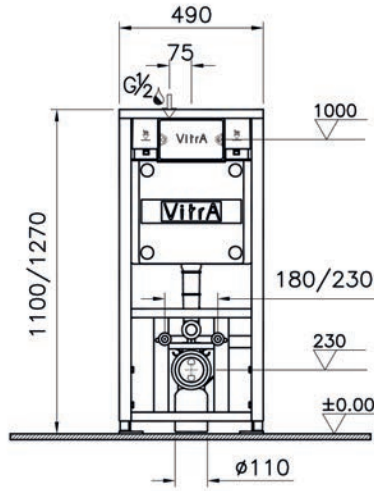

FLOOR FIXATION / REGULAR FRAME

742-4800-01
3/6 litres concealed cistern

742-4800-02
2.5/4 litres concealed cistern

Installation type:
Rapid, stud wall
Front wall: lightweight construction
Back wall: lightweight construction

Control type:
Dual flush

Volume of water:
3/6 litres
(adjustable to be used at 2.5/4 litres)
2.5/4 litres
(adjustable to be used at 3/6 litres)

Working pressure:
0.5-10 bar

Weight:
20 kg

Compatible flush plates:

MECHANICAL

All available in:
A range of other colour finishes