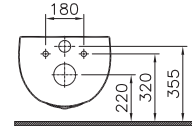

WALL-HUNG WCs

MEMORIA

PRODUCT CODE:
5884B403-0075 White

PRODUCT DESCRIPTION:
Wall-hung WC pan

COMPATIBLE WITH:
106-003-009 Toilet seat, white