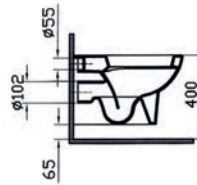

WALL-HUNG WCs

NEST

PRODUCT CODE:
5160B003-0075

PRODUCT DESCRIPTION:
Wall-hung WC pan

COMPATIBLE WITH:
74-003-001 Toilet seat
74-003-009 Toilet seat, soft closing