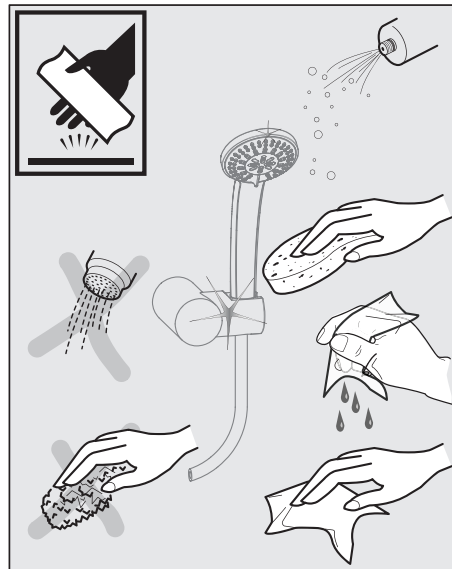

iS Ideal

STANDARD

0511 / A 866 447

MAX < 70°C

B9449..
B9450..