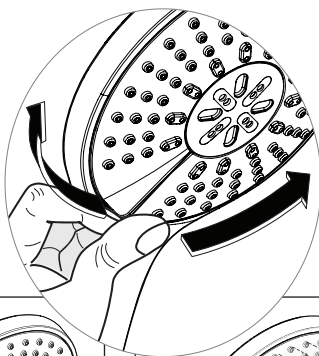

iS Ideal

STANDARD

0511 / A 866 447

MAX < 70°C

B9449..
B9450..