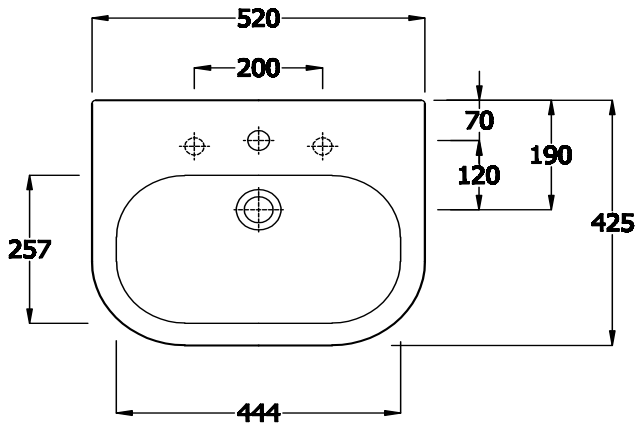

essential

LILY SEMI-RECESSED BASIN

EC1005 Semi recessed basin

PREFERABLY USE A WATER
 PROOF, MOULD & MILDEW
 RESISTANT SILICONE SEALANT
 EPOXY TYPE GLUE
 MUST NOT BE USED