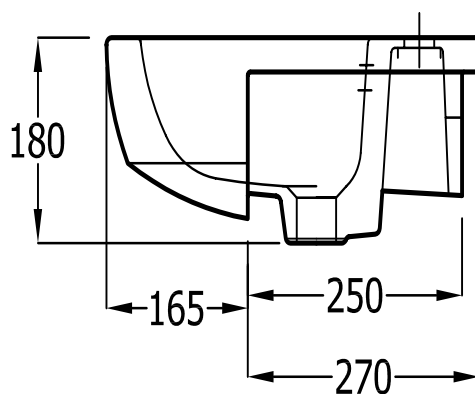

essential

ORCHID SEMI-RECESSED BASIN

EC3004 Semi Recessed Basin

ORCHID SEMI-RECESSED BASIN - FIXING GUIDELINES

PREFERABLY USE A WATER PROOF, MOULD & MILDEW RESISTANT SILICONE SEALANT EPOXY TYPE GLUE MUST NOT BE USED.