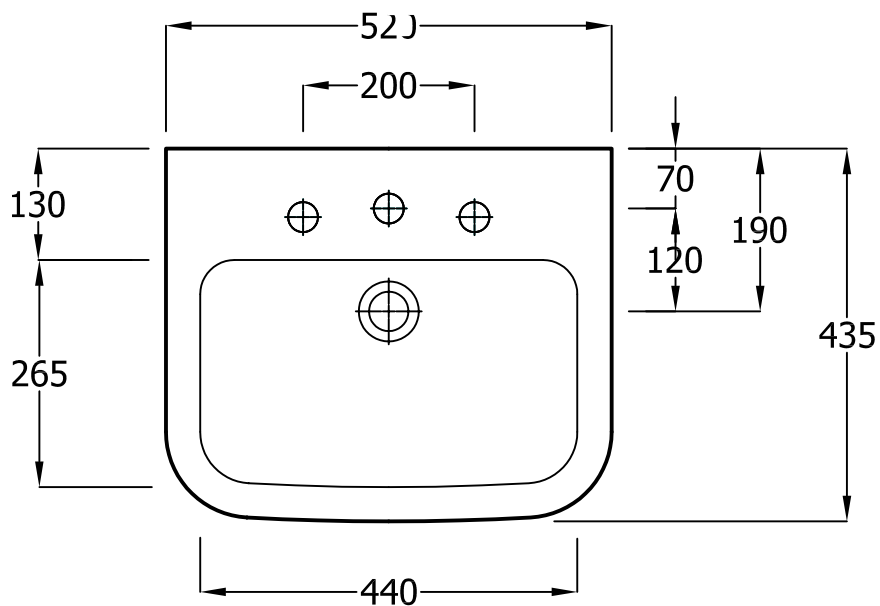

essential

ORCHID SEMI-RECESSED BASIN

EC3004 Semi Recessed Basin

ORCHID SEMI-RECESSED BASIN - FIXING GUIDELINES

PREFERABLY USE A WATER PROOF, MOULD & MILDEW RESISTANT SILICONE SEALANT EPOXY TYPE GLUE MUST NOT BE USED.