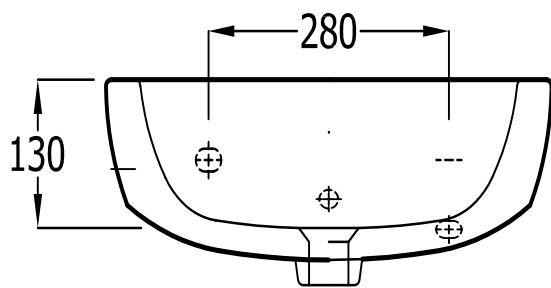

essential

ORCHID SEMI-RECESSED BASIN

EC3004 Semi Recessed Basin

ORCHID SEMI-RECESSED BASIN - FIXING GUIDELINES

PREFERABLY USE A WATER PROOF, MOULD & MILDEW RESISTANT SILICONE SEALANT EPOXY TYPE GLUE MUST NOT BE USED.