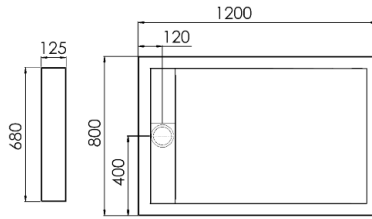

1000 x 800mm

1200 x 800mm

1200 x 900mm

1400 x 900mm

1600 x 800mm

Code	Size (mm)	Colour	Finish	£ ex vat	£ inc vat
RECTANGLE					
IA108	1000 x 800	White	Matt	£300.00	£360.00
IAG108	1000 x 800	White	Gloss	£320.83	£385.00
IAG108B	1000 x 800	Shimmer Black	Gloss	£404.17	£485.00
IAG108W	1000 x 800	Shimmer White	Gloss	£404.17	£485.00
IAG108G	1000 x 800	Shimmer Grey	Gloss	£404.17	£485.00
IA128	1200 x 800	White	Matt	£337.50	£405.00
IAG128	1200 x 800	White	Gloss	£358.33	£430.00
IAG128B	1200 x 800	Shimmer Black	Gloss	£441.67	£530.00
IAG128W	1200 x 800	Shimmer White	Gloss	£441.67	£530.00
IAG128G	1200 x 800	Shimmer Grey	Gloss	£441.67	£530.00
IA129	1200 x 900	White	Matt	£350.00	£420.00
IAG129	1200 x 900	White	Gloss	£370.83	£445.00
IAG129B	1200 x 900	Shimmer Black	Gloss	£454.17	£545.00
IAG129W	1200 x 900	Shimmer White	Gloss	£454.17	£545.00
IAG129G	1200 x 900	Shimmer Grey	Gloss	£454.17	£545.00
IA149	1400 x 900	White	Matt	£387.50	£465.00
IAG149	1400 x 900	White	Gloss	£408.33	£490.00
IAG149B	1400 x 900	Shimmer Black	Gloss	£491.67	£590.00
IAG149W	1400 x 900	Shimmer White	Gloss	£491.67	£590.00
IAG149G	1400 x 900	Shimmer Grey	Gloss	£491.67	£590.00
IA168	1600 x 800	White	Matt	£400.00	£480.00
IAG168	1600 x 800	White	Gloss	£420.83	£505.00
IAG168B	1600 x 800	Shimmer Black	Gloss	£504.17	£605.00
IAG168W	1600 x 800	Shimmer White	Gloss	£504.17	£605.00
IAG168G	1600 x 800	Shimmer Grey	Gloss	£504.17	£605.00
QUADRANT					
IA9Q	900 x 900	White	Matt	£287.50	£345.00
IAG9Q	900 x 900	White	Gloss	£308.330	£370.00
IAG9QB	900 x 900	Shimmer Black	Gloss	£391.67	£470.00
IAG9QW	900 x 900	Shimmer White	Gloss	£391.67	£470.00
IAG9QG	900 x 900	Shimmer Grey	Gloss	£391.67	£470.00

Level access Infinity Trays

900 x 900mm Quadrant