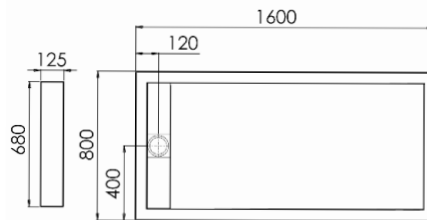

1000 x 800mm

1200 x 800mm

1200 x 900mm

1400 x 900mm

1600 x 800mm

Code	Size (mm)	Colour	Finish	£ ex vat	£ inc vat
RECTANGLE					
IA108	1000 x 800	White	Matt	£300.00	£360.00
IAG108	1000 x 800	White	Gloss	£320.83	£385.00
IAG108B	1000 x 800	Shimmer Black	Gloss	£404.17	£485.00
IAG108W	1000 x 800	Shimmer White	Gloss	£404.17	£485.00
IAG108G	1000 x 800	Shimmer Grey	Gloss	£404.17	£485.00
IA128	1200 x 800	White	Matt	£337.50	£405.00
IAG128	1200 x 800	White	Gloss	£358.33	£430.00
IAG128B	1200 x 800	Shimmer Black	Gloss	£441.67	£530.00
IAG128W	1200 x 800	Shimmer White	Gloss	£441.67	£530.00
IAG128G	1200 x 800	Shimmer Grey	Gloss	£441.67	£530.00
IA129	1200 x 900	White	Matt	£350.00	£420.00
IAG129	1200 x 900	White	Gloss	£370.83	£445.00
IAG129B	1200 x 900	Shimmer Black	Gloss	£454.17	£545.00
IAG129W	1200 x 900	Shimmer White	Gloss	£454.17	£545.00
IAG129G	1200 x 900	Shimmer Grey	Gloss	£454.17	£545.00
IA149	1400 x 900	White	Matt	£387.50	£465.00
IAG149	1400 x 900	White	Gloss	£408.33	£490.00
IAG149B	1400 x 900	Shimmer Black	Gloss	£491.67	£590.00
IAG149W	1400 x 900	Shimmer White	Gloss	£491.67	£590.00
IAG149G	1400 x 900	Shimmer Grey	Gloss	£491.67	£590.00
IA168	1600 x 800	White	Matt	£400.00	£480.00
IAG168	1600 x 800	White	Gloss	£420.83	£505.00
IAG168B	1600 x 800	Shimmer Black	Gloss	£504.17	£605.00
IAG168W	1600 x 800	Shimmer White	Gloss	£504.17	£605.00
IAG168G	1600 x 800	Shimmer Grey	Gloss	£504.17	£605.00
QUADRANT					
IA9Q	900 x 900	White	Matt	£287.50	£345.00
IAG9Q	900 x 900	White	Gloss	£308.330	£370.00
IAG9QB	900 x 900	Shimmer Black	Gloss	£391.67	£470.00
IAG9QW	900 x 900	Shimmer White	Gloss	£391.67	£470.00
IAG9QG	900 x 900	Shimmer Grey	Gloss	£391.67	£470.00

Level access Infinity Trays

900 x 900mm Quadrant