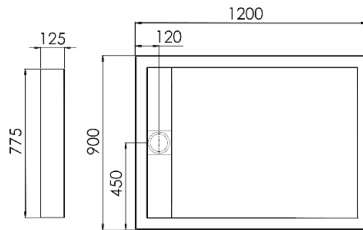

1000 x 800mm

1200 x 800mm

1200 x 900mm

1400 x 900mm

1600 x 800mm

Code	Size (mm)	Colour	Finish	£ ex vat	£ inc vat
RECTANGLE					
IA108	1000 x 800	White	Matt	£300.00	£360.00
IAG108	1000 x 800	White	Gloss	£320.83	£385.00
IAG108B	1000 x 800	Shimmer Black	Gloss	£404.17	£485.00
IAG108W	1000 x 800	Shimmer White	Gloss	£404.17	£485.00
IAG108G	1000 x 800	Shimmer Grey	Gloss	£404.17	£485.00
IA128	1200 x 800	White	Matt	£337.50	£405.00
IAG128	1200 x 800	White	Gloss	£358.33	£430.00
IAG128B	1200 x 800	Shimmer Black	Gloss	£441.67	£530.00
IAG128W	1200 x 800	Shimmer White	Gloss	£441.67	£530.00
IAG128G	1200 x 800	Shimmer Grey	Gloss	£441.67	£530.00
IA129	1200 x 900	White	Matt	£350.00	£420.00
IAG129	1200 x 900	White	Gloss	£370.83	£445.00
IAG129B	1200 x 900	Shimmer Black	Gloss	£454.17	£545.00
IAG129W	1200 x 900	Shimmer White	Gloss	£454.17	£545.00
IAG129G	1200 x 900	Shimmer Grey	Gloss	£454.17	£545.00
IA149	1400 x 900	White	Matt	£387.50	£465.00
IAG149	1400 x 900	White	Gloss	£408.33	£490.00
IAG149B	1400 x 900	Shimmer Black	Gloss	£491.67	£590.00
IAG149W	1400 x 900	Shimmer White	Gloss	£491.67	£590.00
IAG149G	1400 x 900	Shimmer Grey	Gloss	£491.67	£590.00
IA168	1600 x 800	White	Matt	£400.00	£480.00
IAG168	1600 x 800	White	Gloss	£420.83	£505.00
IAG168B	1600 x 800	Shimmer Black	Gloss	£504.17	£605.00
IAG168W	1600 x 800	Shimmer White	Gloss	£504.17	£605.00
IAG168G	1600 x 800	Shimmer Grey	Gloss	£504.17	£605.00
QUADRANT					
IA9Q	900 x 900	White	Matt	£287.50	£345.00
IAG9Q	900 x 900	White	Gloss	£308.330	£370.00
IAG9QB	900 x 900	Shimmer Black	Gloss	£391.67	£470.00
IAG9QW	900 x 900	Shimmer White	Gloss	£391.67	£470.00
IAG9QG	900 x 900	Shimmer Grey	Gloss	£391.67	£470.00

Level access Infinity Trays

900 x 900mm Quadrant