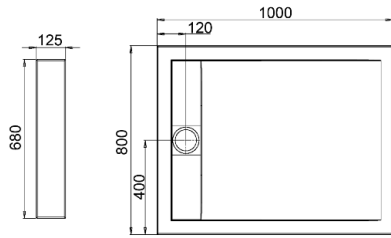

1000 x 800mm

1200 x 800mm

1200 x 900mm

1400 x 900mm

1600 x 800mm

Code	Size (mm)	Colour	Finish	£ ex vat	£ inc vat
RECTANGLE					
IA108	1000 x 800	White	Matt	£300.00	£360.00
IAG108	1000 x 800	White	Gloss	£320.83	£385.00
IAG108B	1000 x 800	Shimmer Black	Gloss	£404.17	£485.00
IAG108W	1000 x 800	Shimmer White	Gloss	£404.17	£485.00
IAG108G	1000 x 800	Shimmer Grey	Gloss	£404.17	£485.00
IA128	1200 x 800	White	Matt	£337.50	£405.00
IAG128	1200 x 800	White	Gloss	£358.33	£430.00
IAG128B	1200 x 800	Shimmer Black	Gloss	£441.67	£530.00
IAG128W	1200 x 800	Shimmer White	Gloss	£441.67	£530.00
IAG128G	1200 x 800	Shimmer Grey	Gloss	£441.67	£530.00
IA129	1200 x 900	White	Matt	£350.00	£420.00
IAG129	1200 x 900	White	Gloss	£370.83	£445.00
IAG129B	1200 x 900	Shimmer Black	Gloss	£454.17	£545.00
IAG129W	1200 x 900	Shimmer White	Gloss	£454.17	£545.00
IAG129G	1200 x 900	Shimmer Grey	Gloss	£454.17	£545.00
IA149	1400 x 900	White	Matt	£387.50	£465.00
IAG149	1400 x 900	White	Gloss	£408.33	£490.00
IAG149B	1400 x 900	Shimmer Black	Gloss	£491.67	£590.00
IAG149W	1400 x 900	Shimmer White	Gloss	£491.67	£590.00
IAG149G	1400 x 900	Shimmer Grey	Gloss	£491.67	£590.00
IA168	1600 x 800	White	Matt	£400.00	£480.00
IAG168	1600 x 800	White	Gloss	£420.83	£505.00
IAG168B	1600 x 800	Shimmer Black	Gloss	£504.17	£605.00
IAG168W	1600 x 800	Shimmer White	Gloss	£504.17	£605.00
IAG168G	1600 x 800	Shimmer Grey	Gloss	£504.17	£605.00
QUADRANT					
IA9Q	900 x 900	White	Matt	£287.50	£345.00
IAG9Q	900 x 900	White	Gloss	£308.330	£370.00
IAG9QB	900 x 900	Shimmer Black	Gloss	£391.67	£470.00
IAG9QW	900 x 900	Shimmer White	Gloss	£391.67	£470.00
IAG9QG	900 x 900	Shimmer Grey	Gloss	£391.67	£470.00

Level access Infinity Trays

900 x 900mm Quadrant