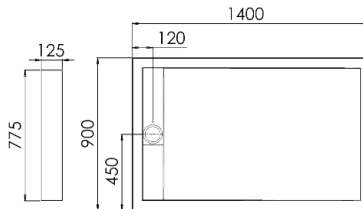

1000 x 800mm

1200 x 800mm

1200 x 900mm

1400 x 900mm

1600 x 800mm

Code	Size (mm)	Colour	Finish	£ ex vat	£ inc vat
RECTANGLE					
IA108	1000 x 800	White	Matt	£300.00	£360.00
IAG108	1000 x 800	White	Gloss	£320.83	£385.00
IAG108B	1000 x 800	Shimmer Black	Gloss	£404.17	£485.00
IAG108W	1000 x 800	Shimmer White	Gloss	£404.17	£485.00
IAG108G	1000 x 800	Shimmer Grey	Gloss	£404.17	£485.00
IA128	1200 x 800	White	Matt	£337.50	£405.00
IAG128	1200 x 800	White	Gloss	£358.33	£430.00
IAG128B	1200 x 800	Shimmer Black	Gloss	£441.67	£530.00
IAG128W	1200 x 800	Shimmer White	Gloss	£441.67	£530.00
IAG128G	1200 x 800	Shimmer Grey	Gloss	£441.67	£530.00
IA129	1200 x 900	White	Matt	£350.00	£420.00
IAG129	1200 x 900	White	Gloss	£370.83	£445.00
IAG129B	1200 x 900	Shimmer Black	Gloss	£454.17	£545.00
IAG129W	1200 x 900	Shimmer White	Gloss	£454.17	£545.00
IAG129G	1200 x 900	Shimmer Grey	Gloss	£454.17	£545.00
IA149	1400 x 900	White	Matt	£387.50	£465.00
IAG149	1400 x 900	White	Gloss	£408.33	£490.00
IAG149B	1400 x 900	Shimmer Black	Gloss	£491.67	£590.00
IAG149W	1400 x 900	Shimmer White	Gloss	£491.67	£590.00
IAG149G	1400 x 900	Shimmer Grey	Gloss	£491.67	£590.00
IA168	1600 x 800	White	Matt	£400.00	£480.00
IAG168	1600 x 800	White	Gloss	£420.83	£505.00
IAG168B	1600 x 800	Shimmer Black	Gloss	£504.17	£605.00
IAG168W	1600 x 800	Shimmer White	Gloss	£504.17	£605.00
IAG168G	1600 x 800	Shimmer Grey	Gloss	£504.17	£605.00
QUADRANT					
IA9Q	900 x 900	White	Matt	£287.50	£345.00
IAG9Q	900 x 900	White	Gloss	£308.330	£370.00
IAG9QB	900 x 900	Shimmer Black	Gloss	£391.67	£470.00
IAG9QW	900 x 900	Shimmer White	Gloss	£391.67	£470.00
IAG9QG	900 x 900	Shimmer Grey	Gloss	£391.67	£470.00

Level access Infinity Trays

900 x 900mm Quadrant