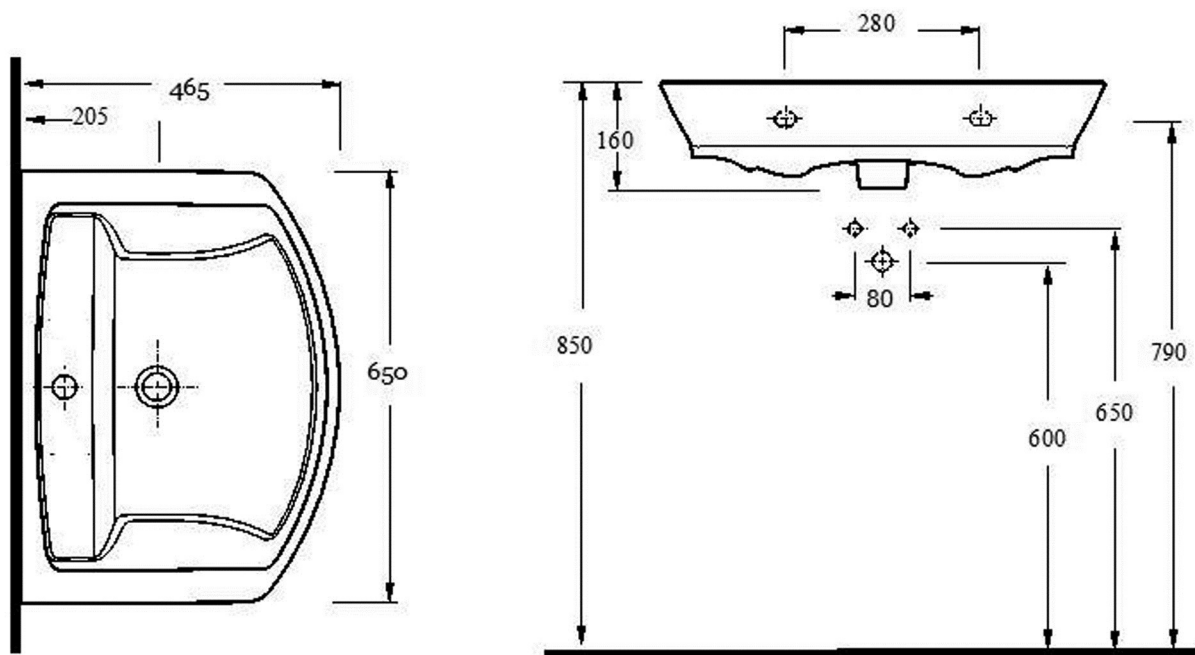

Guarantee & Aftercare

During installation extra care must be taken to avoid damaging the fittings. We provide a 5 year guarantee against faulty workmanship or materials (excluding serviceable parts), providing they have been installed, cared for and used in accordance with our instructions.

ADDITIONAL INFORMATION—The basin complies with the following standards. (Image shows basin & pedestal). Mono basin mixer not supplied

- BS 3402: 1969: Specification for quality of vitreous china sanitary appliances
- BS EN 31 Pedestal wash basins
- BS 1188:1974: Ceramic wash basins and pedestals
- Water supply regulations 1999