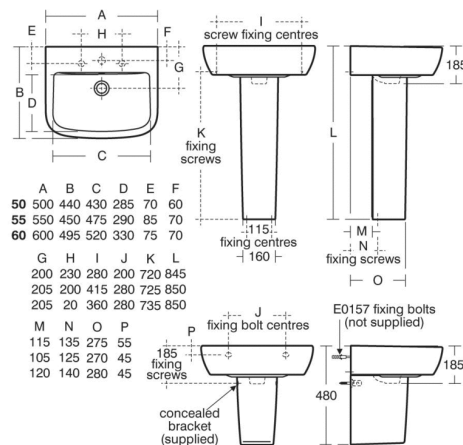

Article Number: T0586
TEMPO
55cm Washbasin, 1 taphole

55cm Washbasin, 1 taphole

Tempo 55cm washbasin, 1 taphole

Tapholes: One

Standards

Vitreous china to BS 3402

Finishes*

01

Variants

55CM WASHBASIN, 2 TAPHOLES

T0587

Required

FIXING SET

E0157

Recommended

FULL PEDESTAL

T4224

SEMI PEDESTAL

T4225

SINGLE LEVER BASIN MIXER

B8062

*Finishes: 01 = White