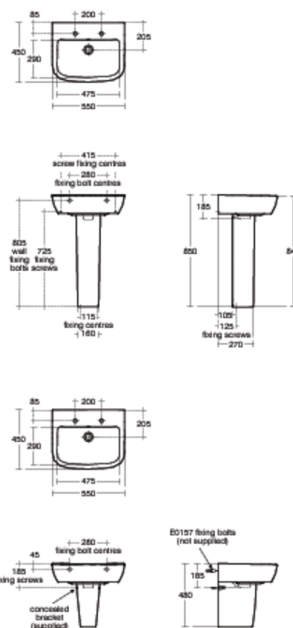

Article Number: T0587
TEMPO
 55cm Washbasin, 2 tapholes

55cm Washbasin, 2 tapholes

Tempo 55cm washbasin, 2 tapholes

Tapholes: Two

Standards

Vitreous china to BS 3402

Finishes*

Variants

55CM WASHBASIN, 1 TAPHOLE

T0586

Required

FIXING SET

E0157

Recommended

FULL PEDESTAL

T4224

SEMI PEDESTAL

T4225

*Finishes: 01 = White