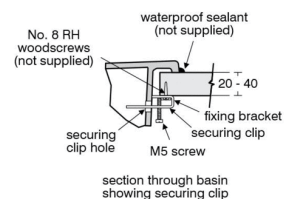

Article Number: T0590
TEMPO
55cm Semi Countertop Basin, 1 taphole

55cm Semi Countertop Basin, 1 taphole

Tempo 55cm semi countertop basin, 1 taphole

Tapholes: One

Standards

Fine Fireclay

Finishes*

01

Variants

55CM SEMI COUNTERTOP BASIN, 2 TAPHOLES

T0591

Recommended

SINGLE LEVER BASIN MIXER

B8062

*Finishes: 01 = White