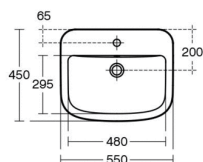

Article Number: T0590
TEMPO
55cm Semi Countertop Basin, 1 taphole

55cm Semi Countertop Basin, 1 taphole

Tempo 55cm semi countertop basin, 1 taphole

Tapholes: One

Standards

Fine Fireclay

Finishes*

01

Variants

55CM SEMI COUNTERTOP BASIN, 2 TAPHOLES

T0591

Recommended

SINGLE LEVER BASIN MIXER

B8062

*Finishes: 01 = White