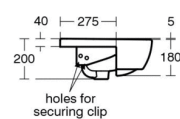

Article Number: T0590
TEMPO
55cm Semi Countertop Basin, 1 taphole

55cm Semi Countertop Basin, 1 taphole

Tempo 55cm semi countertop basin, 1 taphole

Tapholes: One

Standards

Fine Fireclay

Finishes*

01

Variants

55CM SEMI COUNTERTOP BASIN, 2 TAPHOLES

T0591

Recommended

SINGLE LEVER BASIN MIXER

B8062

*Finishes: 01 = White