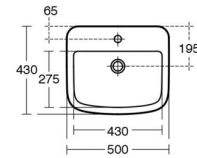

Article Number: T0592  
**TEMPO**  
50cm Countertop Basin, 1 taphole

50cm Countertop Basin, 1 taphole

Tempo 50cm countertop basin, 1 taphole

Tapholes: One

Standards

Fine Fireclay

Finishes\*

**01**

Recommended

**SINGLE LEVER BASIN MIXER**

**B8062**

\*Finishes: 01 = White