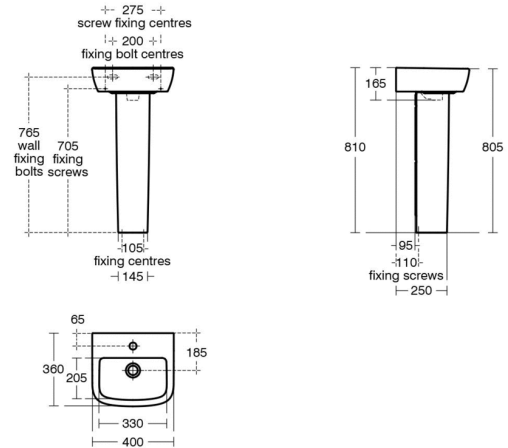

Article Number: T0593
TEMPO
40cm Handrinse Basin, 1 taphole

40cm Handrinse Basin, 1 taphole

Tempo 40cm handrinse basin, 1 taphole

Tapholes: One

Standards

Vitreous china to BS 3402

Finishes*

01

Variants

40CM HANDRINSE BASIN, 2 TAPHOLES

T0594

Required

FIXING SET

E0157

Recommended

HANDRINSE PEDESTAL

T4272

SINGLE LEVER BASIN MIXER

B8062

*Finishes: 01 = White