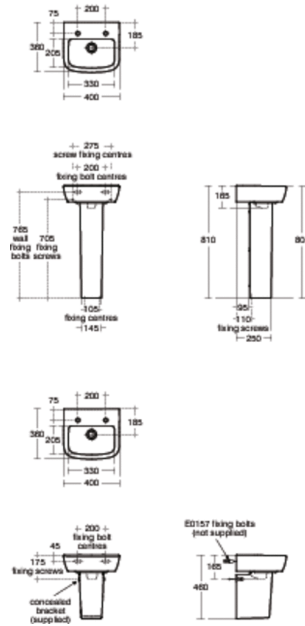

Article Number: T0594  
**TEMPO**  
 40cm Handrinse Basin, 2 tapholes

40cm Handrinse Basin, 2 tapholes

Tempo 40cm handrinse basin, 2 tapholes

Tapholes: Two

Standards

Vitreous china to BS 3402

Finishes\*

**01**

Variants

**40CM HANDRINSE BASIN, 1 TAPHOLE**

**T0593**

Required

**FIXING SET**

**E0157**

Recommended

**BASIN PILLAR TAPS**

**B8074**

**HANDRINSE PEDESTAL**

**T4272**

\*Finishes: 01 = White