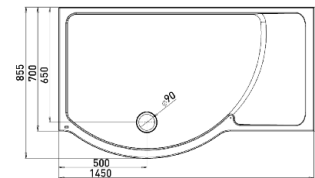

1450mm Colossus with 1 Side Panel V8CG213S. Shower Tray FCT1R. Shower Basket RSB06.

Left Hand Low Level Tray - FCT1L

Code	Description	Size (mm)	Aperture (mm)	Adjustments (mm)	Tray	£ ex vat	£ inc vat
V8C213S	Colossus	1450	465	25	FCT1	£670.833	£805.00
V8CG213S	Colossus + 1 Side Panel	1450	435	25	FCT1	£862.50	£1035.00
V8CGR213S	Colossus + 2 Side Panels	1450	435	25	FCT1	£1054.16	£1265.00

Tray handing must be specified - for pricing please see page 92. For Roman Shield Wetroom System pages 70-72

Launch Autumn 2014

1450mm

Colossus

Whilst the 1750mm is a direct bath replacement (due to the 700mm wall fixing at each end of the tray) the 1450mm version offers a luxurious curved Walk-in option in and around standard shower enclosure footprints. Due to the curved panel the showering area is maximised at all times.

Specifications:

- 1950mm high
- 8mm glass thickness
- Bright silver frame
- 25mm vertical adjustment
- Chrome top caps
- Tray Compatibility: Suitable for dedicated tray or straight to floor using Roman Shield Wetroom System