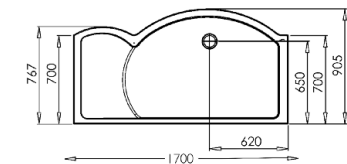

1700mm Colossus V8C13S. Shower Tray FC1R. Shower Basket RSB06.

Launch Autumn 2014
1700mm
Colossus

The Lumin8 Colossus presents a bath replacement enclosure, which occupies the same wall dimensions as a standard UK bath. Its curvaceous nature bows out to create a spacious and indulgent showering space. Effortless showering with doors eliminated and sweeping level access. It imitates a wetroom in its styling, whilst providing more enclosed showering which is preferred in the UK bathroom.

1700mm Colossus with 1 Side Panel V8CG13S. Shower Tray FC1R. Shower Basket RSB06.

Specifications:

- 1950mm high
- 8mm glass thickness
- Bright silver frame
- 25mm vertical adjustment
- Chrome top caps
- Tray Compatibility: Suitable for dedicated tray or straight to floor using Roman Shield Wetroom System

Code	Description	Size (mm)	Aperture (mm)	Adjustments (mm)	Tray	£ ex vat	£ inc vat
V8C13S	Colossus	1700	470	25	FCT	£770.83	£925.00
V8CG13S	Colossus + 1 Side Panel	1700	450	25	FCT	£962.50	£1155.00
V8CGR13S	Colossus + 2 Side Panels	1700	450	25	FCT	£1154.16	£1385.00

Tray handing must be specified - for pricing please see page 92. For Roman Shield Wetroom System pages 70-72.

Left Hand Low Level Tray - FC1L