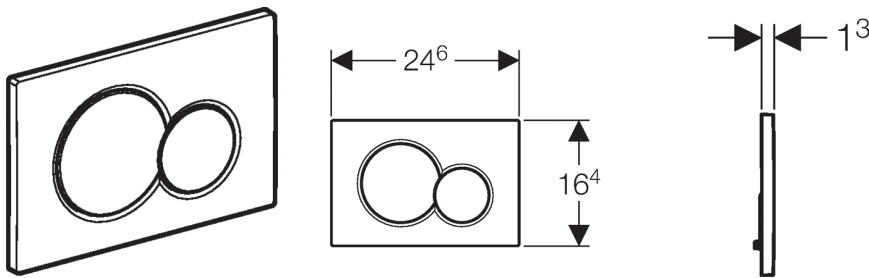

## Geberit flush plate Sigma01 for dual flush, plastic

### Application purpose

- For dual flush
- For use with concealed cistern Geberit Sigma 12 cm and 8 cm
- Not suitable for concealed cistern Geberit Kappa 15 cm, Geberit Omega 12 cm and concealed cistern for low height furniture

### Characteristics

- Sound-absorbing actuator rods, tool-free, fast adjustment

### Scope of delivery

- 2 actuator rods
- 2 distance bolts
- Mounting frame