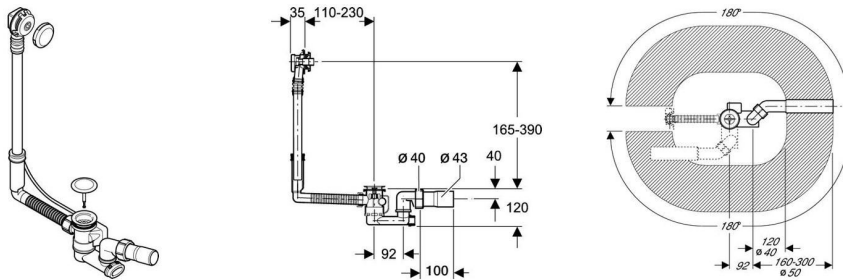

Geberit bath drain, with ready-to-fit set, PVC adaptor

Characteristics

- Without contraflow principle
- Bathtub outlet and overflow assembly
- Water seal
- Pop-up operation
- Outlet connection can be rotated as needed
- With 40 mm / 1 1/2" waste adaptor

Technical data

Discharge Rate	0.85 l/s
Overflow Capacity	0.6 l/s
Depth of Water seal	50 mm

Scope of delivery

- Trap
- Cable actuator
- Overflow
- Outlet bend
- Adaptor
- Fastening material
- Outlet cover

Article

Article no.	Colour	PU1	PU2
150.535.21.1	gloss chrome	1	10