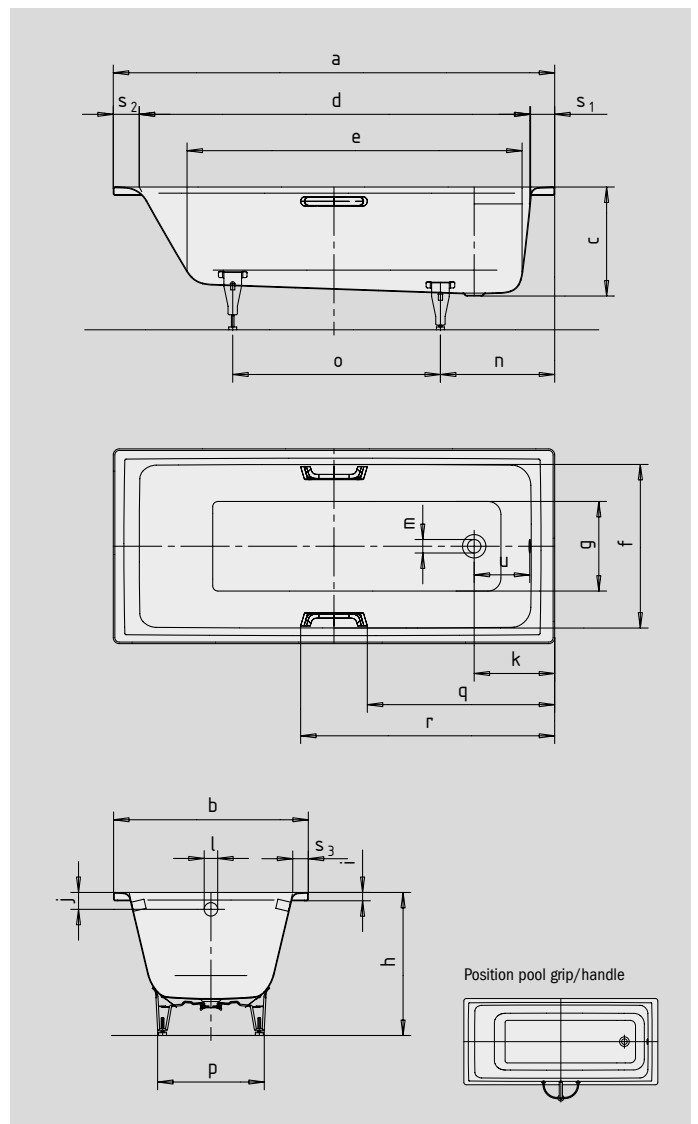

PURO PURO STAR

- straightlined, purist design
- one-seater bath with waste at foot end
- classic four-cornered model
- made of Kaldewei steel enamel 3,5 mm

Similar illustration

ELEGANT PURISM AMBIENTE COLLECTION

COMFORT SELECT

Model No.		691	693	653	655	696	698
External length	a	1700	1700	1800	1800	1900	1900 mm
External width	b	800	800	800	800	900	900 mm
Depth	c	420	420	420	420	420	420 mm
Internal length (top)	d	1510	1510	1610	1610	1710	1710 mm
Internal length (bottom)	e	1280	1280	1380	1380	1480	1480 mm
Internal width (top)	f	630	630	670	670	770	770 mm
Internal width (bottom)	g	460	460	510	510	615	615 mm
Height with feet	h	552-565	552-565	553-563	553-563	546-554	546-554 mm
Height of rim	i	32	32	32	32	32	32 mm
Distance top edge to centre of overflow hole	j	65	65	65	65	65	65 mm
Distance bath edge (foot) to centre of drain hole	k	310	310	310	310	310	310 mm
Diameter of overflow hole	l	52	52	52	52	52	52 mm
Diameter of drain hole	m	52	52	52	52	52	52 mm
Distance foot end of bath edge to centre of foot	n	445	445	460	460	395	395 mm
Distance between the feet	o	755	755	820	820	945	945 mm
Max. width of feet	p	480	480	520	520	630	630 mm
Distance bath edge (foot end) to where grip/handle starts	q	-	721,5	-	771,5	-	821,5 mm
Distance bath edge (foot end) to where grip/handle ends	r	-	978,5	-	1028,5	-	1078,5 mm
Width of rim (foot end; head end; lengthwise)	s ₁ ; s ₂ ; s ₃	90; 100; 85	90; 100; 85	90; 100; 60	90; 100; 60	90; 100; 65	90; 100; 65 mm
Distance between centre holes	u	214	214	214	214	214	214 mm
Water volume** in litres		141	140	170	170	232	232
Weight of the enamelled bath in kg		53	52	55	55	65	64
Anti-slip		348 x 348	348 x 348	396 x 396	396 x 396	396 x 396	396 x 396 mm
Full anti-slip		924 x 348	924 x 348	1020 x 396	1020 x 396	1116 x 396	1116 x 396 mm

Subject to technical alterations, tolerances and errors. Similar illustration.
** 70 litres displacement on average.