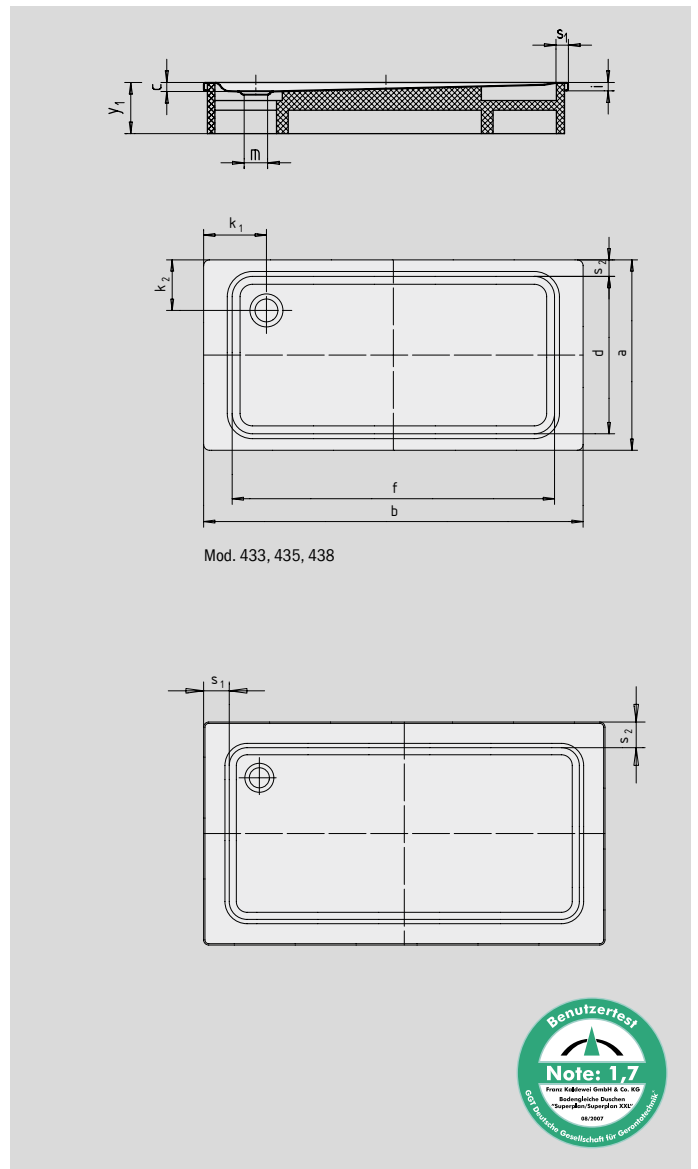

SUPERPLAN XXL

- exclusive, elegant design
- generous dimensions ideal for showering with a friend
- shallow depth ideal for floor level installation and guarantees easy access
- made of Kaldewei steel enamel 3,5 mm

Similar illustration

Model No.		438	408	410	429	412	433	435
External length	a	900	700	750	900	1000	700	750 mm
External width	b	1300	1400	1400	1400	1400	1500	1500 mm
Depth	c	25	39	40	43	43	39	40 mm
Internal length	d	790	590	640	790	890	590	650 mm
Internal width	f	1090	1290	1300	1290	1290	1290	1290 mm
Height of rim	i	32	32	32	32	32	32	32 mm
Distance tray edge to centre of drain hole	k ₁ ; k ₂	250; 200	200	200	200	200	250; 200	250; 200 mm
Diameter of drain hole	m	90	90	90	90	90	90	90 mm
Width of rim	s ₁ ; s ₂	105; 55	55	50	55	55	105; 55	105; 50 mm
Height with support	y ₁	120	135	135	135	135	135	135 mm
Weight of the enamelled shower tray in kg		31	26	28	33	36	27	30
Anti-slip		856 x 300	856 x 300	856 x 300	856 x 549	856 x 549	856 x 300	856 x 300 mm
Full anti-slip		649 x 997	461 x 1177	524 x 1177	649 x 1177	773 x 1177	461 x 1177	524 x 1177 mm