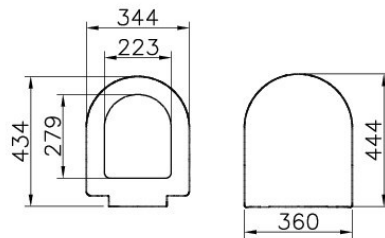

VitrA

Description S50 Wc Seat Duroplast

Code	72-003-309
Hinge Option	Metal Hinge, Top Fixing
Soft-Close	Available
Material	Duroplast
VitrAclean	No
Product Properties	Soft-Close
Colour	White
Width	36
Height	44,5