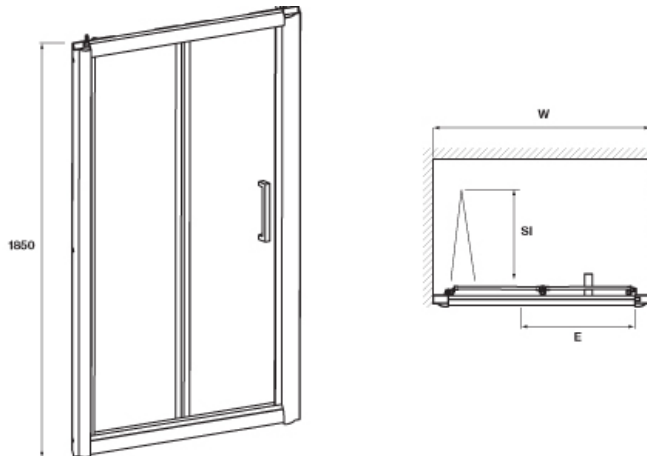

## PACIFIC BI-FOLD SHOWER DOOR

<b>Barcode</b>	5055369001132
<b>Product Code</b>	AQBD12
<b>Finishes</b>	POLISHED CHROME
<b>Product Type</b>	SHOWER ENCLOSURE

### ADDITIONAL INFORMATION

Tray size	1200mm
Adjustment range	1140 - 1200mm
Height	1850mm

- ◆ Reversible Bi-fold door opens inwards to save space
- ◆ 4mm toughened safety glass
- ◆ Can be used in a recess, or with a side panel as an enclosure