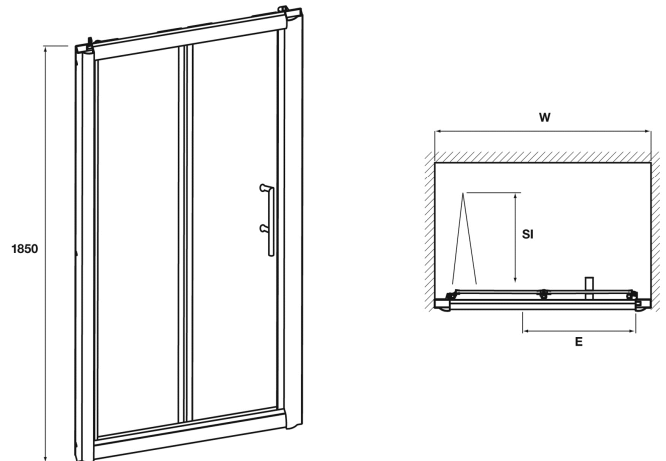

PACIFIC BI-FOLD SHOWER DOOR

Barcode	5055146192633
Product Code	AQBD76
Finishes	POLISHED CHROME
Product Type	SHOWER ENCLOSURE

ADDITIONAL INFORMATION

- ◆ Reversible Bi-fold door opens inwards to save space
- ◆ 4mm toughened safety glass
- ◆ Can be used in a recess, or with a side panel as an enclosure

Tray size	760mm
Adjustment range	700 - 760mm
Height	1850mm

Guarantee & Aftercare

During installation extra care must be taken to avoid damaging the fittings. We provide a Lifetime guarantee against faulty workmanship or materials (excluding serviceable parts), providing they have been installed, cared for and used in accordance with our instructions.

CUSTOMER CARE:

For further information please call 01282 446789

Technical

Code	Description	Adjustment	W - Width	E - Entry Width	SI- Swing In
AQBD7	700 Bi-Fold Door	640 - 700	700	470	300
AQBD76	760 Bi-Fold Door	700 - 760	760	530	330
AQBD8	800 Bi-Fold Door	740 - 800	800	570	350
AQBD9	900 Bi-Fold Door	840 - 900	900	670	400
AQBD10	1000 Bi-Fold Door	940 - 1000	1000	770	450