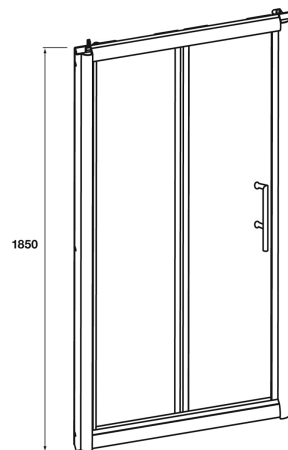

PACIFIC BI-FOLD SHOWER DOOR

Barcode	5055146192657
Product Code	AQBD9
Finishes	POLISHED CHROME
Product Type	SHOWER ENCLOSURE

ADDITIONAL INFORMATION

- ◆ Reversible Bi-fold door opens inwards to save space
- ◆ 4mm toughened safety glass
- ◆ Can be used in a recess, or with a side panel as an enclosure

Tray size	900mm
Adjustment range	840 - 900mm
Height	1850mm

Guarantee & Aftercare

During installation extra care must be taken to avoid damaging the fittings. We provide a Lifetime guarantee against faulty workmanship or materials (excluding serviceable parts), providing they have been installed, cared for and used in accordance with our instructions.

CUSTOMER CARE:

For further information please call 01282 446789

Technical

Code	Description	Adjustment	W - Width	E - Entry Width	SI- Swing In
AQBD7	700 Bi-Fold Door	640 - 700	700	470	300
AQBD76	760 Bi-Fold Door	700 - 760	760	530	330
AQBD8	800 Bi-Fold Door	740 - 800	800	570	350
AQBD9	900 Bi-Fold Door	840 - 900	900	670	400
AQBD10	1000 Bi-Fold Door	940 - 1000	1000	770	450