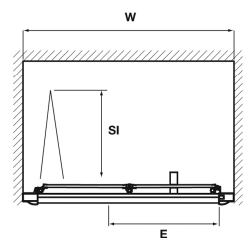

PACIFIC BI-FOLD SHOWER DOOR

Barcode	5055146192657
Product Code	AQBD9
Finishes	POLISHED CHROME
Product Type	SHOWER ENCLOSURE

ADDITIONAL INFORMATION

- ◆ Reversible Bi-fold door opens inwards to save space
- ◆ 4mm toughened safety glass
- ◆ Can be used in a recess, or with a side panel as an enclosure

Tray size	900mm
Adjustment range	840 - 900mm
Height	1850mm

Guarantee & Aftercare

During installation extra care must be taken to avoid damaging the fittings. We provide a Lifetime guarantee against faulty workmanship or materials (excluding serviceable parts), providing they have been installed, cared for and used in accordance with our instructions.

CUSTOMER CARE:

For further information please call 01282 446789

Technical

Code	Description	Adjustment	W - Width	E - Entry Width	SI- Swing In
AQBD7	700 Bi-Fold Door	640 - 700	700	470	300
AQBD76	760 Bi-Fold Door	700 - 760	760	530	330
AQBD8	800 Bi-Fold Door	740 - 800	800	570	350
AQBD9	900 Bi-Fold Door	840 - 900	900	670	400
AQBD10	1000 Bi-Fold Door	940 - 1000	1000	770	450