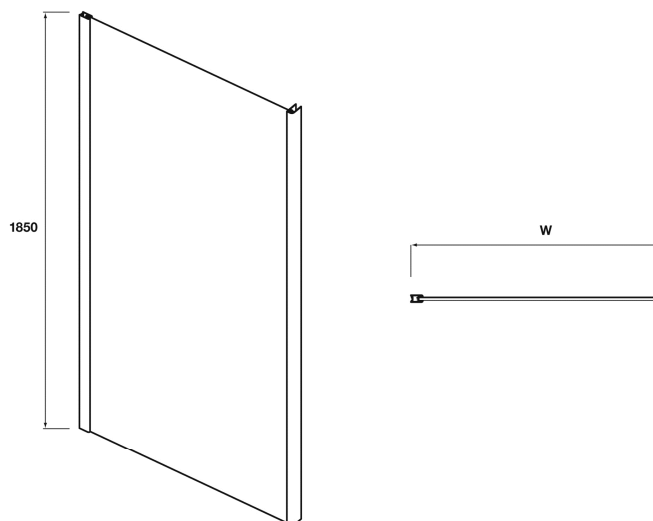

TECHNICAL DATASHEET

PACIFIC SIDE PANEL

Barcode	5055146192817
Product Code	AQFSP90
Finishes	POLISHED CHROME
Product Type	SHOWER ENCLOSURE

ADDITIONAL INFORMATION

- ◆ Reversible
- ◆ Frameless
- ◆ 6mm toughened safety glass

Tray size	900mm
Adjustment range	860 - 890mm
Height	1850mm

Guarantee & Aftercare

During installation extra care must be taken to avoid damaging the fittings. We provide a Lifetime guarantee against faulty workmanship or materials (excluding serviceable parts), providing they have been installed, cared for and used in accordance with our instructions.

CUSTOMER CARE:

For further information please call 01282 446789

Technical

Code	Description	Adjustment
AQFSP70	700 Side Panel	660 - 690
AQFSP76	760 Side Panel	720 - 750
AQFSP80	800 Side Panel	760 - 790
AQFSP90	900 Side Panel	860 - 890