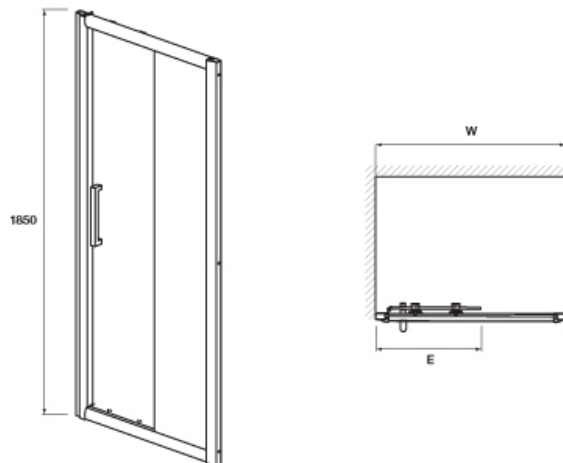

PACIFIC SLIDING SHOWER DOOR

Barcode	5055369005567
Product Code	AQSL14
Finishes	POLISHED CHROME
Product Type	SHOWER ENCLOSURE

Guarantee & Aftercare

During installation extra care must be taken to avoid damaging the fittings. We provide a Lifetime guarantee against faulty workmanship or materials (excluding serviceable parts), providing they have been installed, cared for and used in accordance with our instructions.

ADDITIONAL INFORMATION

- ◆ Reversible sliding door for easy access
- ◆ Quick release wheels for easy clean
- ◆ 6mm toughened safety glass
- ◆ Can be used in a recess, or with a side panel as an enclosure

Tray size	1400mm
Adjustment range	1340 - 1390mm
Height	1850mm

Technical

Code	Description	Adjustment	W - Width	E - Entry Width
AQSL10	1000 Sliding Door	940 - 990	1000	370
AQSL11	1100 Sliding Door	1040 - 1090	1100	420
AQSL12	1200 Sliding Door	1140 - 1190	1200	470
AQSL14	1400 Sliding Door	1340 - 1390	1400	570
AQSL16	1600 Sliding Door	1540 - 1590	1600	670
AQSL17	1700 Sliding Door	1640 - 1690	1700	720