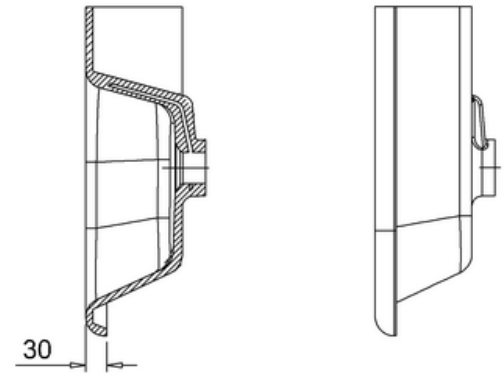

SECTION B-B