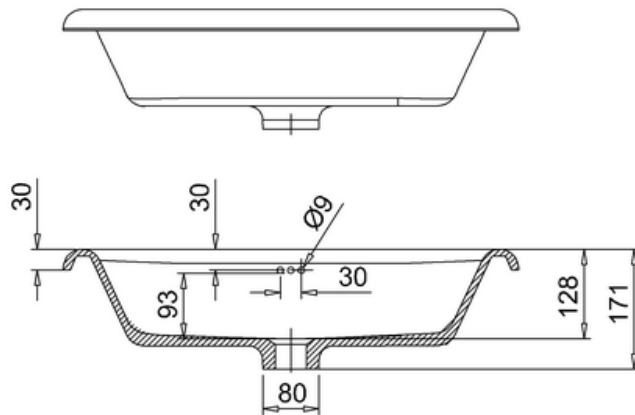

SECTION A-A