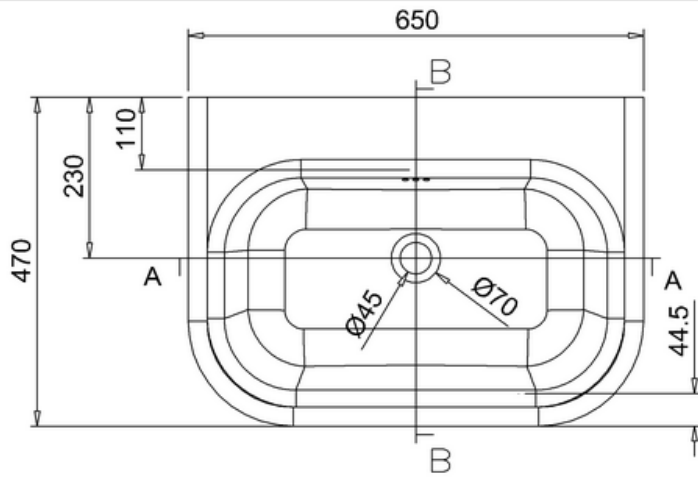

SECTION B-B