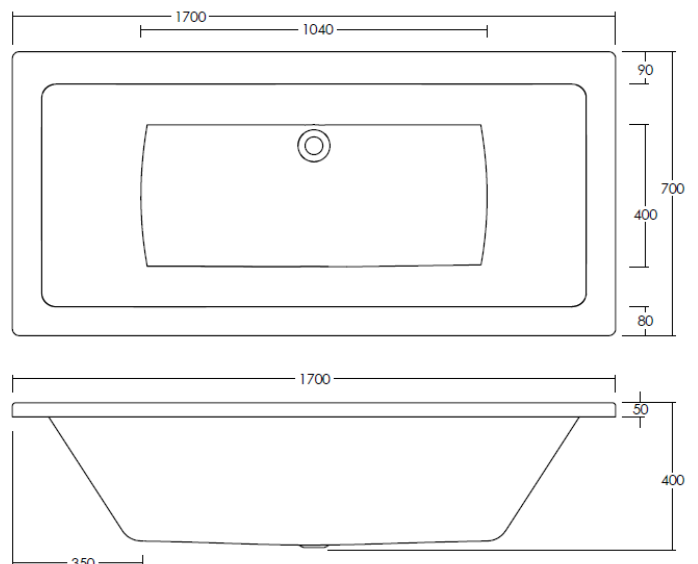

### DOUBLE ENDED BATH 1700 x 700mm

<b>Barcode</b>	5055369024100
<b>Product Code</b>	BDE006
<b>Finishes</b>	White Lucite Acrylic 1W28
<b>Product Type</b>	Bath
<b>Capacity</b>	176 Litres (Full Capacity up to the overflow)
<b>Requirement</b>	Manufactured to EN198 standard

#### ADDITIONAL INFORMATION – The bath complies with the following standards.

Bath Dimension (L) 1700 x (W) 700 x (D) 400  
Max height fitted 560mm  
Trim Height 50mm  
95mm Wide Tap Deck  
15mm Encapsulated Baseboard  
Waste Diameter 52mm  
Overflow Diameter 44mm  
Weight Empty 25kg  
Supplied with 500mm steel leg set