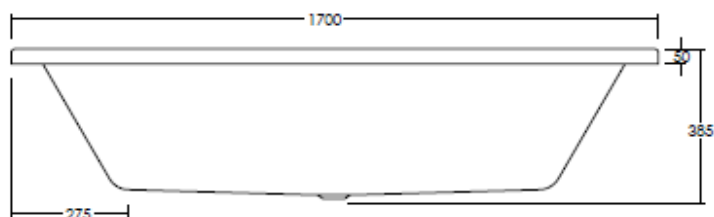

ROUND DOUBLE ENDED BATH 1700 x 750mm

Barcode	5055369060894
Product Code	BDE010
Finishes	WHITE 4mm SANI-GRADE LUCITE CAST ACRYLIC
Product Type	BATH
Displaced Capacity	110 Litres (Bath capacity to overflow less 70 litres)
Requirement	Manufactured to EN198 standard

ADDITIONAL INFORMATION

Bath Dimensions (L) 1700 x (W) 750 x (D) 385mm
 Max height fitted 600mm
 Trim height 50mm
 100mm Wide Tap Deck
 16mm Chipboard Reinforced & Encapsulated Base
 Waste diameter 52mm,
 Overflow diameter 45mm
 Weight empty 29 kg
 Supplied with 650mm galvanized leg set