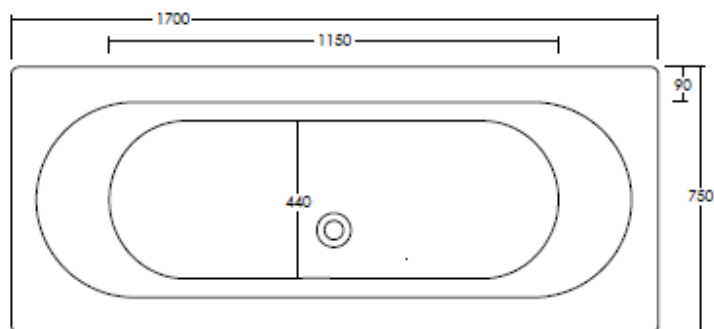

ROUND DOUBLE ENDED BATH 1700 x 750mm

Barcode	5055369060894
Product Code	BDE010
Finishes	WHITE 4mm SANI-GRADE LUCITE CAST ACRYLIC
Product Type	BATH
Displaced Capacity	110 Litres (Bath capacity to overflow less 70 litres)
Requirement	Manufactured to EN198 standard

ADDITIONAL INFORMATION

Bath Dimensions (L) 1700 x (W) 750 x (D) 385mm
 Max height fitted 600mm
 Trim height 50mm
 100mm Wide Tap Deck
 16mm Chipboard Reinforced & Encapsulated Base
 Waste diameter 52mm,
 Overflow diameter 45mm
 Weight empty 29 kg
 Supplied with 650mm galvanized leg set