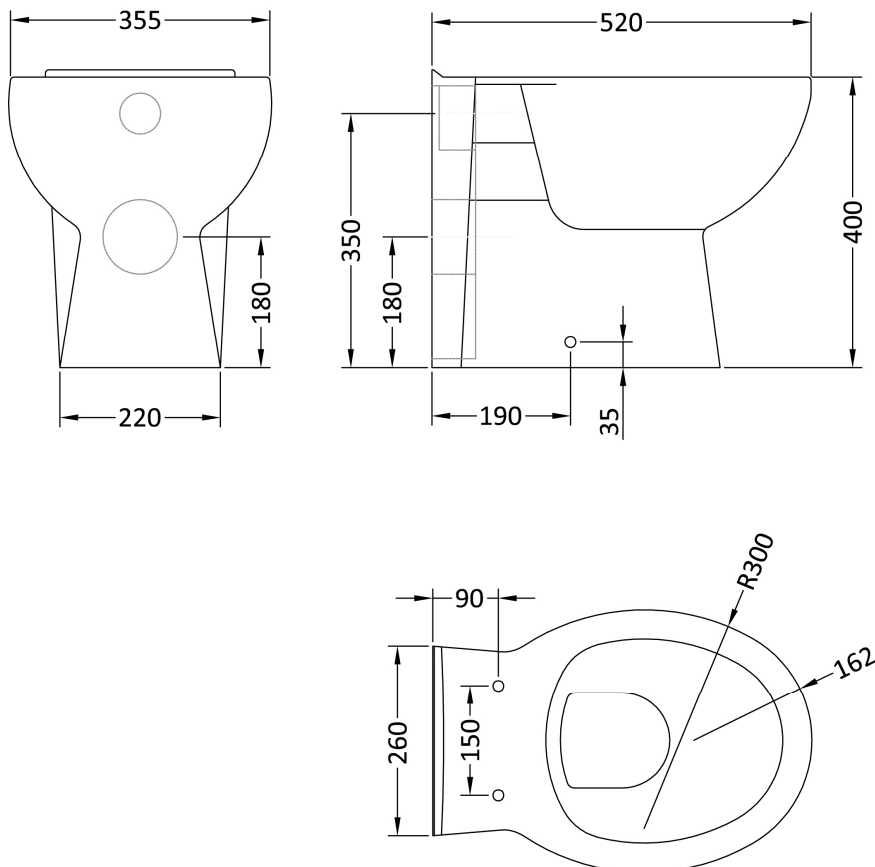

ADDITIONAL INFORMATION

- Suitable for use with NTS005 & nts010 seats

CUSTOMER CARE: For further information please call 01282 446789