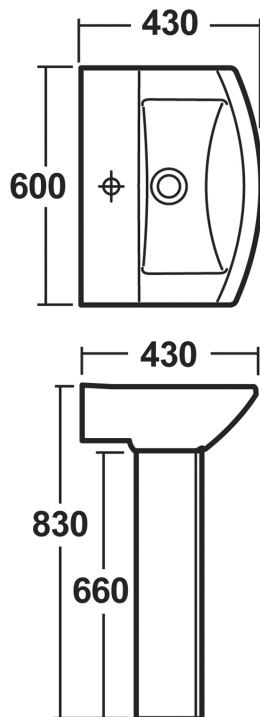

ASSELBY PEDESTAL

Barcode	5060272822811
Product Code	NCA203
Finishes	WHITE
Product Type	CERAMIC

Guarantee & Aftercare

During installation extra care must be taken to avoid damaging the fittings. We provide a 5 year guarantee against faulty workmanship or materials (excluding serviceable parts), providing they have been installed, cared for and used in accordance with our instructions.

ADDITIONAL INFORMATION—The pedestal complies with the following standards. (Image shows basin & pedestal). Mono basin mixer not supplied.

- BS 3402: 1969: Specification for quality of vitreous china sanitary appliances
- BS EN 31 Pedestal wash basins
- BS 1188:1974: Ceramic wash basins and pedestals
- Water supply regulations 1999

CUSTOMER CARE: For further information please call 01282 446789