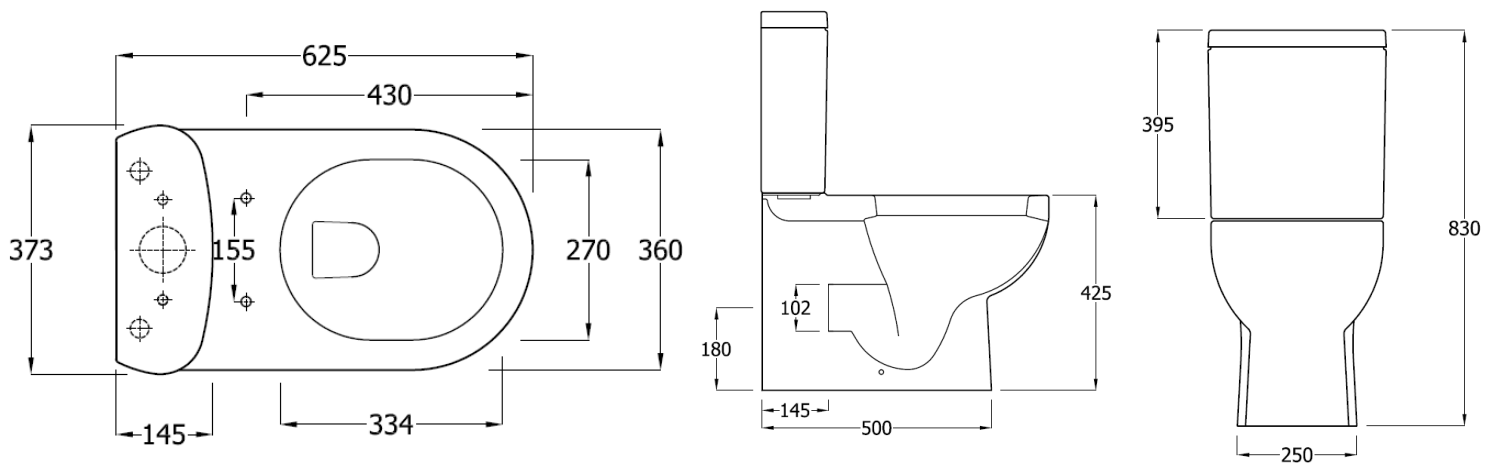

EC 1015 - Lily Comfort Height Pan – Open Back

EC1014 - Lily Comfort Height Pan – Concealed

EC1009 - Lily CC WC - Concealed

EC1003 - Lily CC WC – Open Back

EC1006 - Lily BTW Pan

EC1001/EC1010 - Lily 55cm Basin and Half Ped

EC1001/ EC1002 - Lily 55cm Basin and Full Ped

EC1007/ EC1008 - Lily 45cm Basin and Small Full Ped

EC1005 - Lily 55cm Semi-recessed Basin

EC 1011/1012 - Lily 45cm Slimline Basin

EC1013 - Lily Raised Height Corner Basin