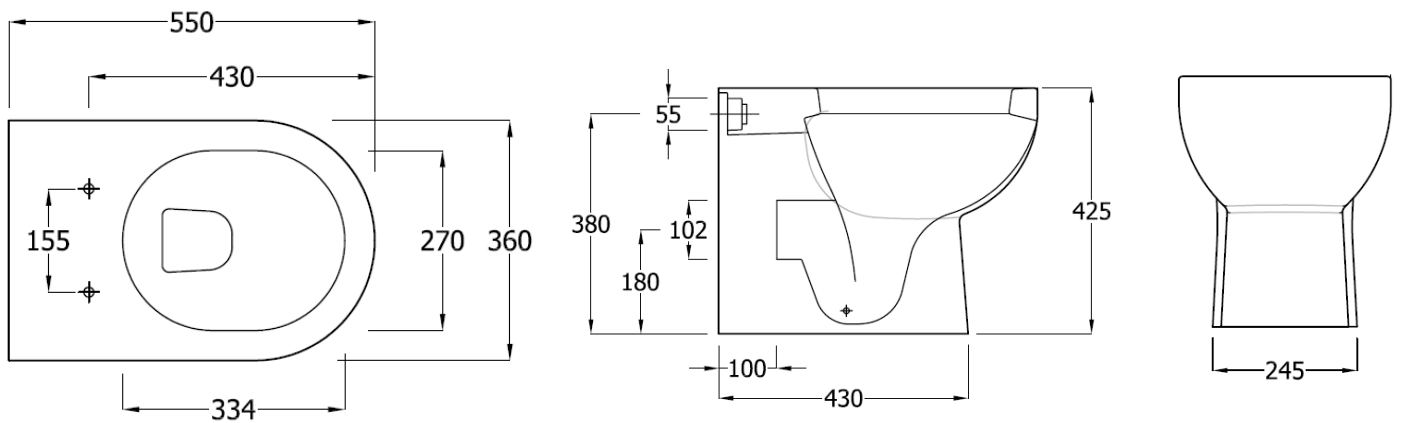

EC 1015 - Lily Comfort Height Pan – Open Back

EC1014 - Lily Comfort Height Pan – Concealed

EC1009 - Lily CC WC - Concealed

EC1003 - Lily CC WC – Open Back

EC1006 - Lily BTW Pan

EC1001/EC1010 - Lily 55cm Basin and Half Ped

EC1001/ EC1002 - Lily 55cm Basin and Full Ped

EC1007/ EC1008 - Lily 45cm Basin and Small Full Ped

EC1005 - Lily 55cm Semi-recessed Basin

EC 1011/1012 - Lily 45cm Slimline Basin

EC1013 - Lily Raised Height Corner Basin