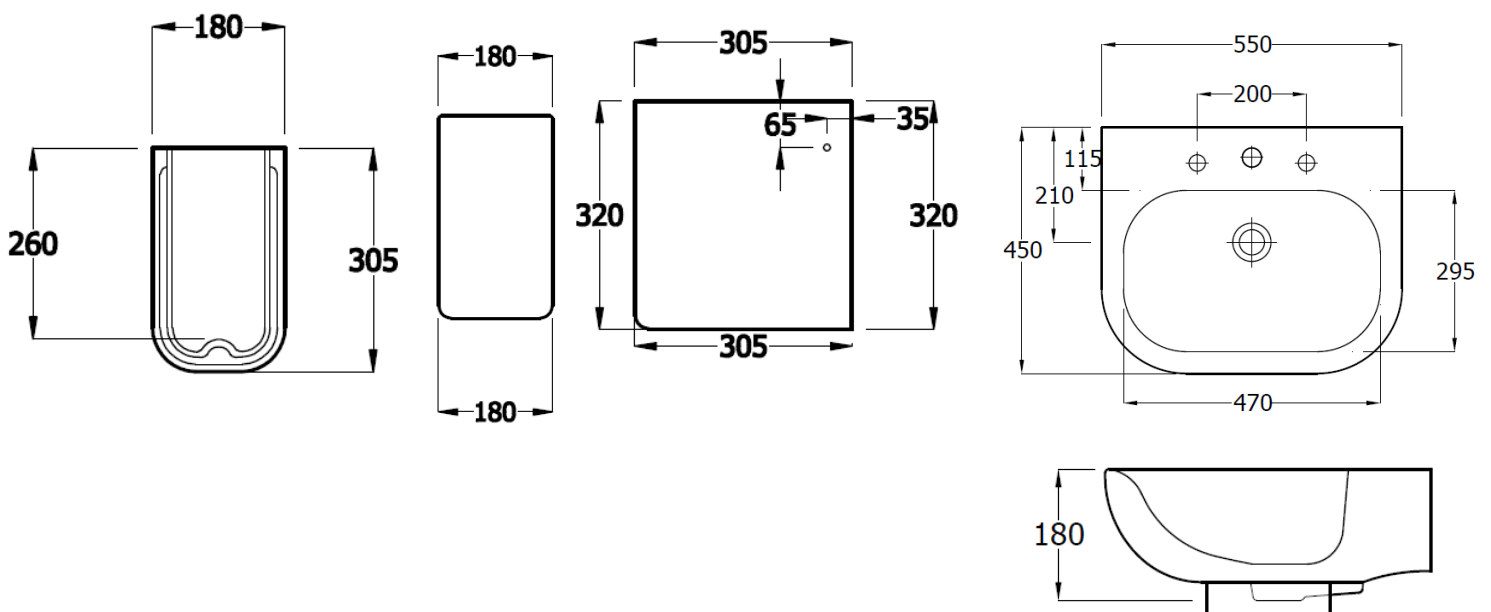

EC 1015 - Lily Comfort Height Pan – Open Back

EC1014 - Lily Comfort Height Pan – Concealed

EC1009 - Lily CC WC - Concealed

EC1003 - Lily CC WC – Open Back

EC1006 - Lily BTW Pan

EC1001/EC1010 - Lily 55cm Basin and Half Ped

EC1001/ EC1002 - Lily 55cm Basin and Full Ped

EC1007/ EC1008 - Lily 45cm Basin and Small Full Ped

EC1005 - Lily 55cm Semi-recessed Basin

EC 1011/1012 - Lily 45cm Slimline Basin

EC1013 - Lily Raised Height Corner Basin