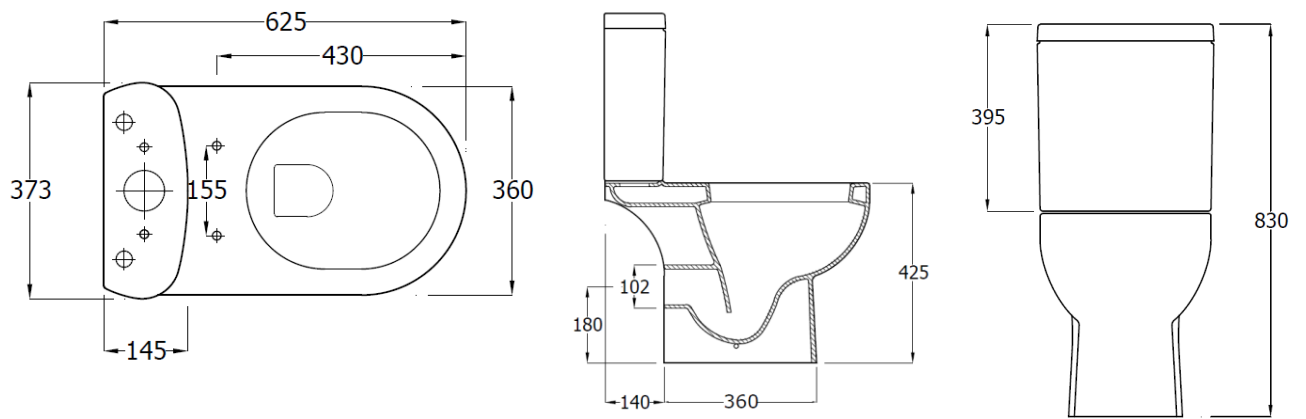

EC 1015 - Lily Comfort Height Pan – Open Back

EC1014 - Lily Comfort Height Pan – Concealed

EC1009 - Lily CC WC - Concealed

EC1003 - Lily CC WC – Open Back

EC1006 - Lily BTW Pan

EC1001/EC1010 - Lily 55cm Basin and Half Ped

EC1001/ EC1002 - Lily 55cm Basin and Full Ped

EC1007/ EC1008 - Lily 45cm Basin and Small Full Ped

EC1005 - Lily 55cm Semi-recessed Basin

EC 1011/1012 - Lily 45cm Slimline Basin

EC1013 - Lily Raised Height Corner Basin