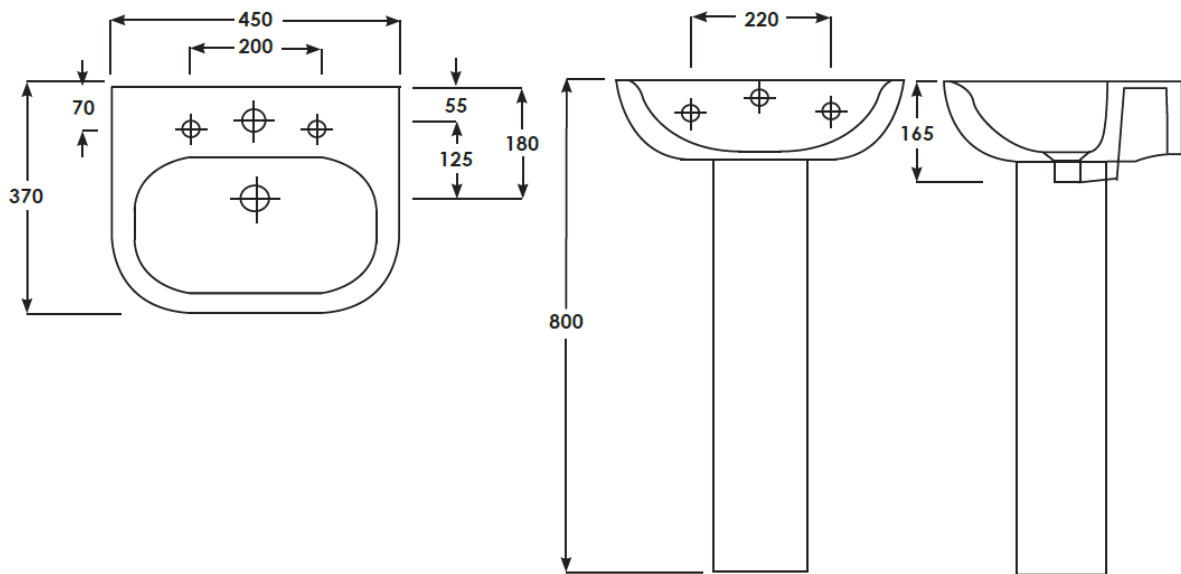

EC 1015 - Lily Comfort Height Pan – Open Back

EC1014 - Lily Comfort Height Pan – Concealed

EC1009 - Lily CC WC - Concealed

EC1003 - Lily CC WC – Open Back

EC1006 - Lily BTW Pan

EC1001/EC1010 - Lily 55cm Basin and Half Ped

EC1001/ EC1002 - Lily 55cm Basin and Full Ped

EC1007/ EC1008 - Lily 45cm Basin and Small Full Ped

EC1005 - Lily 55cm Semi-recessed Basin

EC 1011/1012 - Lily 45cm Slimline Basin

EC1013 - Lily Raised Height Corner Basin