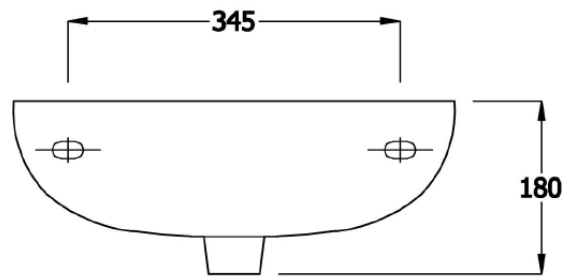

EC 1015 - Lily Comfort Height Pan – Open Back

EC1014 - Lily Comfort Height Pan – Concealed

EC1009 - Lily CC WC - Concealed

EC1003 - Lily CC WC – Open Back

EC1006 - Lily BTW Pan

EC1001/EC1010 - Lily 55cm Basin and Half Ped

EC1001/ EC1002 - Lily 55cm Basin and Full Ped

EC1007/ EC1008 - Lily 45cm Basin and Small Full Ped

EC1005 - Lily 55cm Semi-recessed Basin

EC 1011/1012 - Lily 45cm Slimline Basin

EC1013 - Lily Raised Height Corner Basin