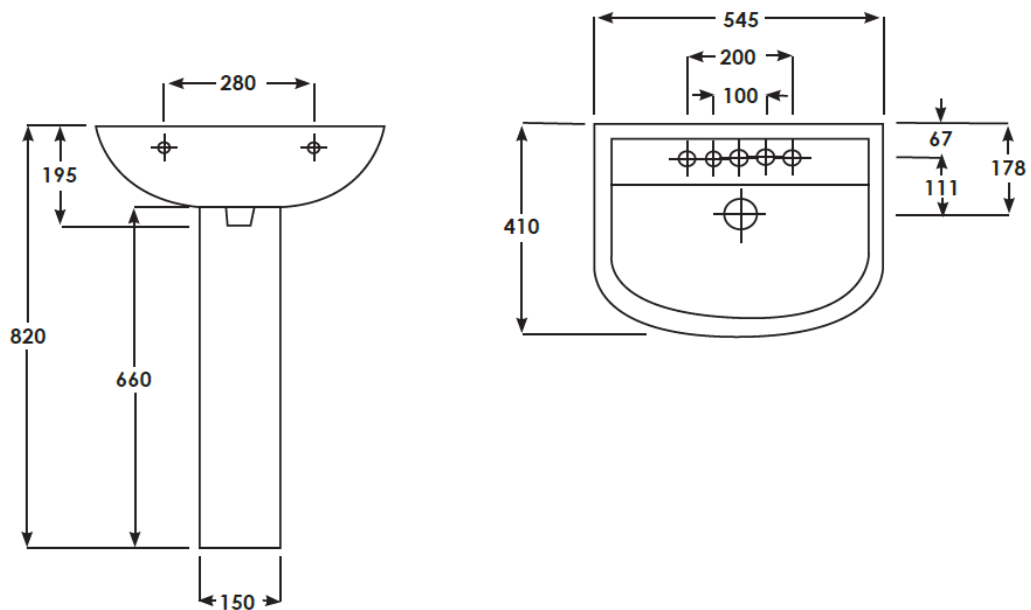

EC 1015 - Lily Comfort Height Pan – Open Back

EC1014 - Lily Comfort Height Pan – Concealed

EC1009 - Lily CC WC - Concealed

EC1003 - Lily CC WC – Open Back

EC1006 - Lily BTW Pan

EC1001/EC1010 - Lily 55cm Basin and Half Ped

EC1001/ EC1002 - Lily 55cm Basin and Full Ped

EC1007/ EC1008 - Lily 45cm Basin and Small Full Ped

EC1005 - Lily 55cm Semi-recessed Basin

EC 1011/1012 - Lily 45cm Slimline Basin

EC1013 - Lily Raised Height Corner Basin