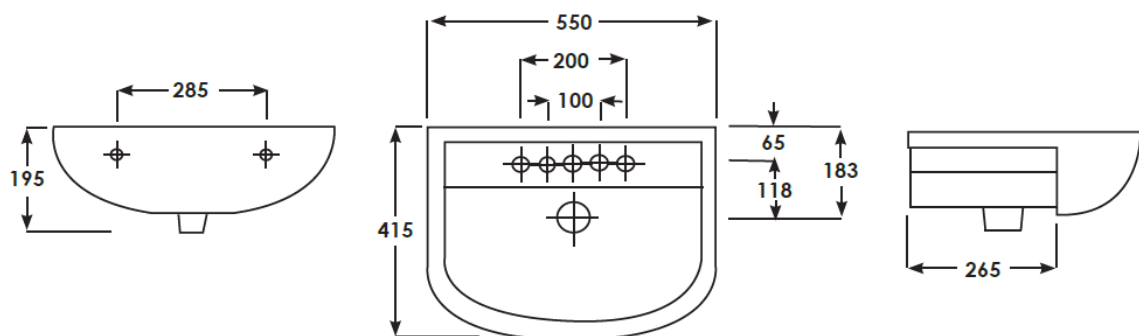

EC 1015 - Lily Comfort Height Pan – Open Back

EC1014 - Lily Comfort Height Pan – Concealed

EC1009 - Lily CC WC - Concealed

EC1003 - Lily CC WC – Open Back

EC1006 - Lily BTW Pan

EC1001/EC1010 - Lily 55cm Basin and Half Ped

EC1001/ EC1002 - Lily 55cm Basin and Full Ped

EC1007/ EC1008 - Lily 45cm Basin and Small Full Ped

EC1005 - Lily 55cm Semi-recessed Basin

EC 1011/1012 - Lily 45cm Slimline Basin

EC1013 - Lily Raised Height Corner Basin