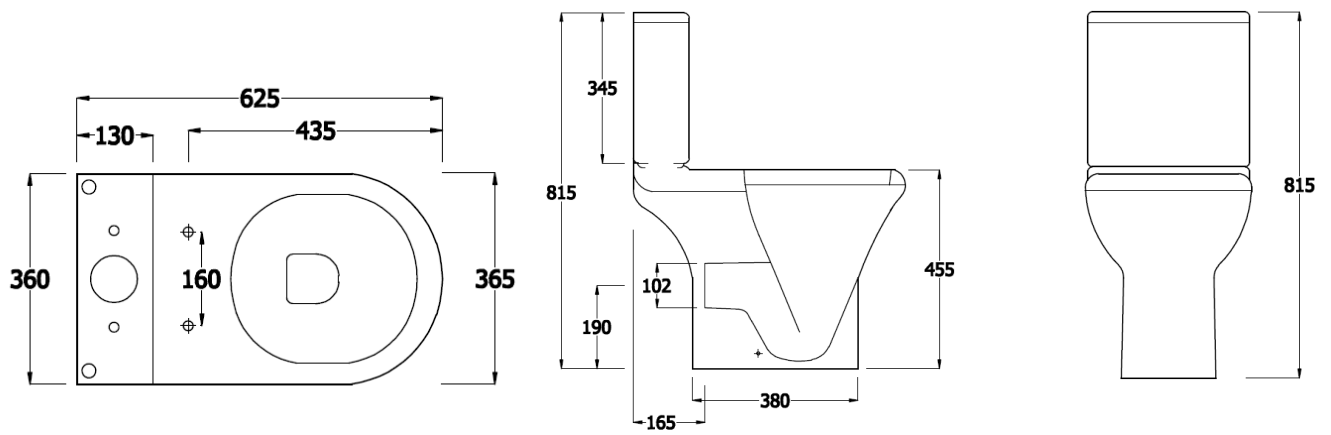

EC 1015 - Lily Comfort Height Pan – Open Back

EC1014 - Lily Comfort Height Pan – Concealed

EC1009 - Lily CC WC - Concealed

EC1003 - Lily CC WC – Open Back

EC1006 - Lily BTW Pan

EC1001/EC1010 - Lily 55cm Basin and Half Ped

EC1001/ EC1002 - Lily 55cm Basin and Full Ped

EC1007/ EC1008 - Lily 45cm Basin and Small Full Ped

EC1005 - Lily 55cm Semi-recessed Basin

EC 1011/1012 - Lily 45cm Slimline Basin

EC1013 - Lily Raised Height Corner Basin