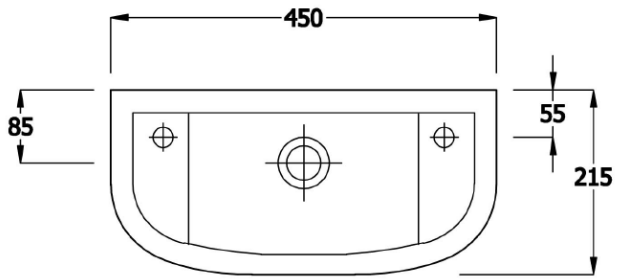

EC 1015 - Lily Comfort Height Pan – Open Back

EC1014 - Lily Comfort Height Pan – Concealed

EC1009 - Lily CC WC - Concealed

EC1003 - Lily CC WC – Open Back

EC1006 - Lily BTW Pan

EC1001/EC1010 - Lily 55cm Basin and Half Ped

EC1001/ EC1002 - Lily 55cm Basin and Full Ped

EC1007/ EC1008 - Lily 45cm Basin and Small Full Ped

EC1005 - Lily 55cm Semi-recessed Basin

EC 1011/1012 - Lily 45cm Slimline Basin

EC1013 - Lily Raised Height Corner Basin