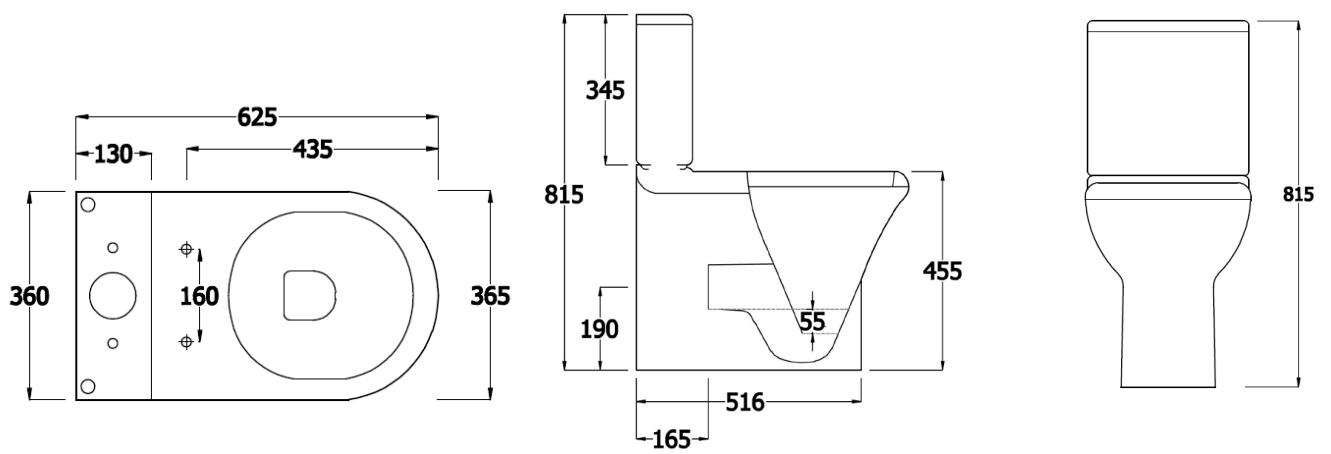

EC 1015 - Lily Comfort Height Pan – Open Back

EC1014 - Lily Comfort Height Pan – Concealed

EC1009 - Lily CC WC - Concealed

EC1003 - Lily CC WC – Open Back

EC1006 - Lily BTW Pan

EC1001/EC1010 - Lily 55cm Basin and Half Ped

EC1001/ EC1002 - Lily 55cm Basin and Full Ped

EC1007/ EC1008 - Lily 45cm Basin and Small Full Ped

EC1005 - Lily 55cm Semi-recessed Basin

EC 1011/1012 - Lily 45cm Slimline Basin

EC1013 - Lily Raised Height Corner Basin