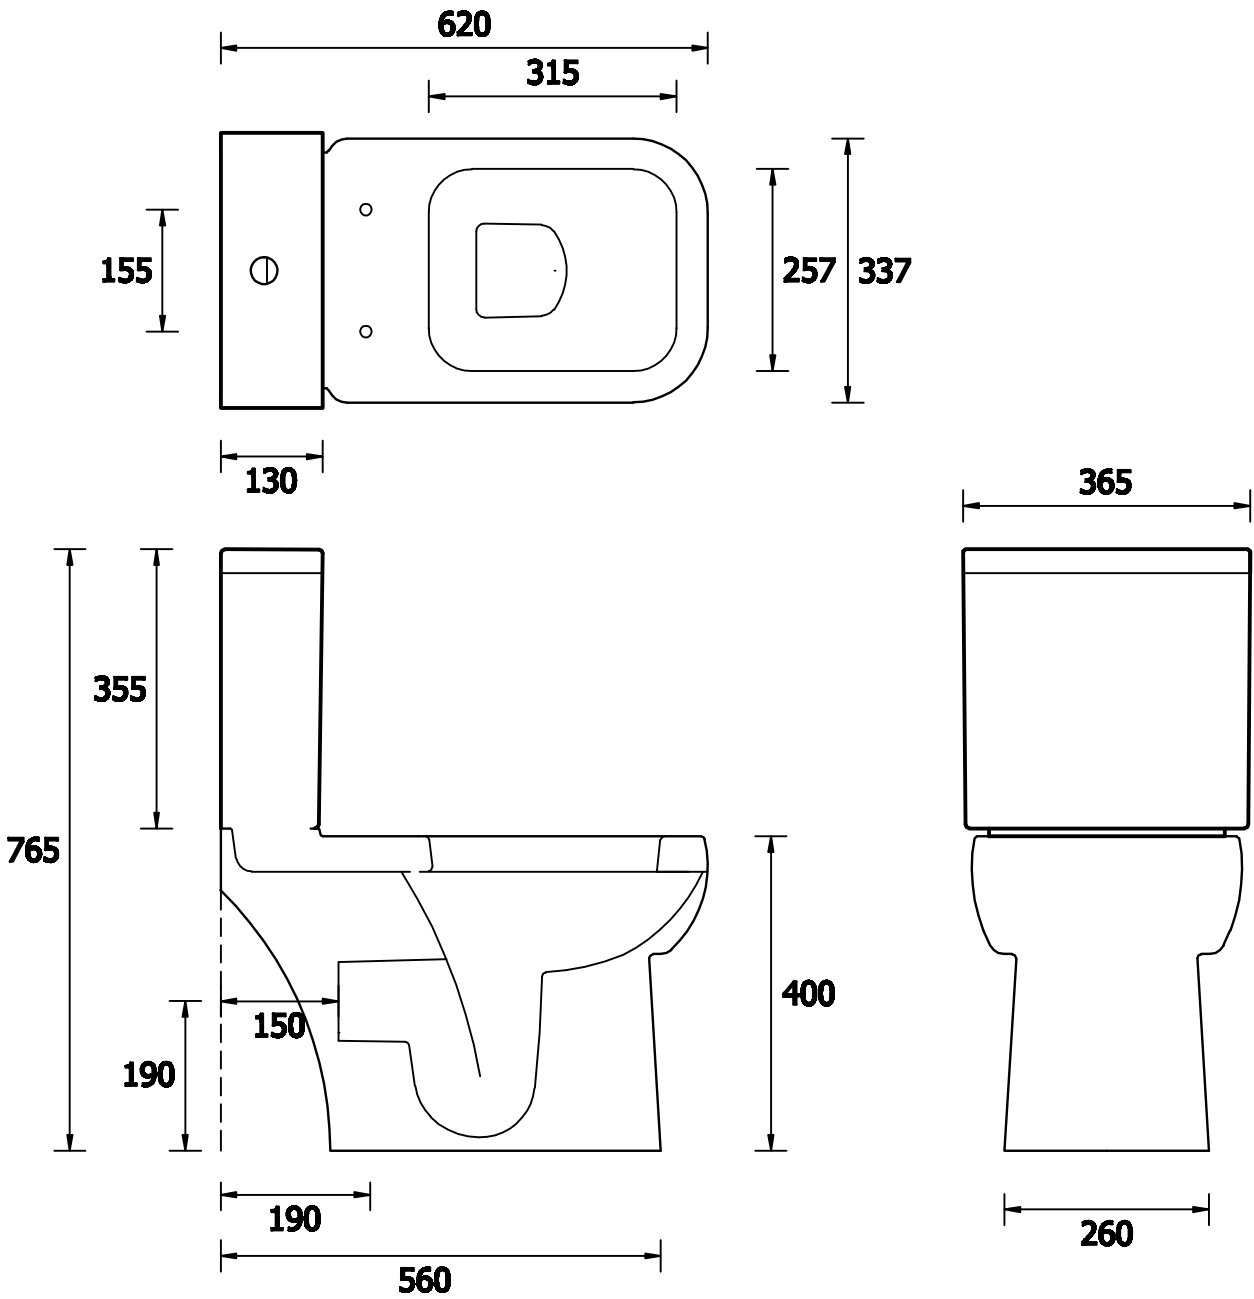

ORCHID

WC P-Trap

Technical Drawings

Horizontal

Vertical