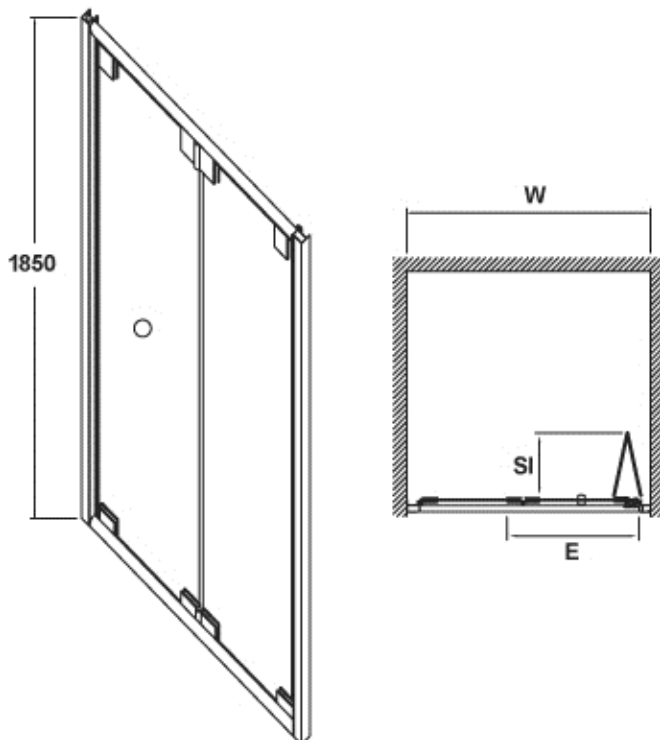

ELLA 760mm BI-FOLD SHOWER DOOR

Barcode	5055369028184
Product Code	ERBD76
Finishes	SATIN CHROME
Product Type	SHOWER ENCLOSURE

Guarantee & Aftercare

During installation extra care must be taken to avoid damaging the fittings. We provide a Lifetime guarantee against faulty workmanship or materials (excluding serviceable parts), providing they have been installed, cared for and used in accordance with our instructions.

ADDITIONAL INFORMATION

- ◆ Reversible Bi-fold door opens inwards to save space
- ◆ 5mm toughened safety glass
- ◆ Can be used in a recess, or with a side panel as an enclosure

Code	Description	Adjustment	W - Width	E - Entry Width	SI - Swing In
ERBD76	760 Bi-Fold Door	700 - 740	760	450	310