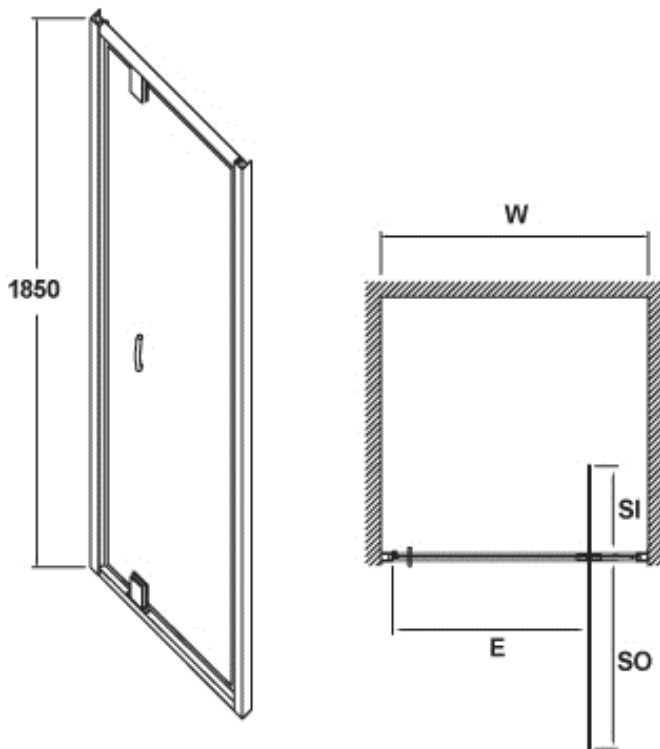

## ELLA 700mm PIVOT SHOWER DOOR

<b>Barcode</b>	5055369028245
<b>Product Code</b>	ERPD70
<b>Finishes</b>	SATIN CHROME
<b>Product Type</b>	SHOWER ENCLOSURE

### ADDITIONAL INFORMATION

- ◆ Reversible outward opening door
- ◆ 5mm toughened safety glass
- ◆ Can be used in a recess, or with a side panel as an enclosure

Code	Description	Adjustment	W - Width	E - Entry Width	SI - Swing In	SO - Swing Out
ERPD70	700 Pivot Door	660 - 700	700	410	130	420