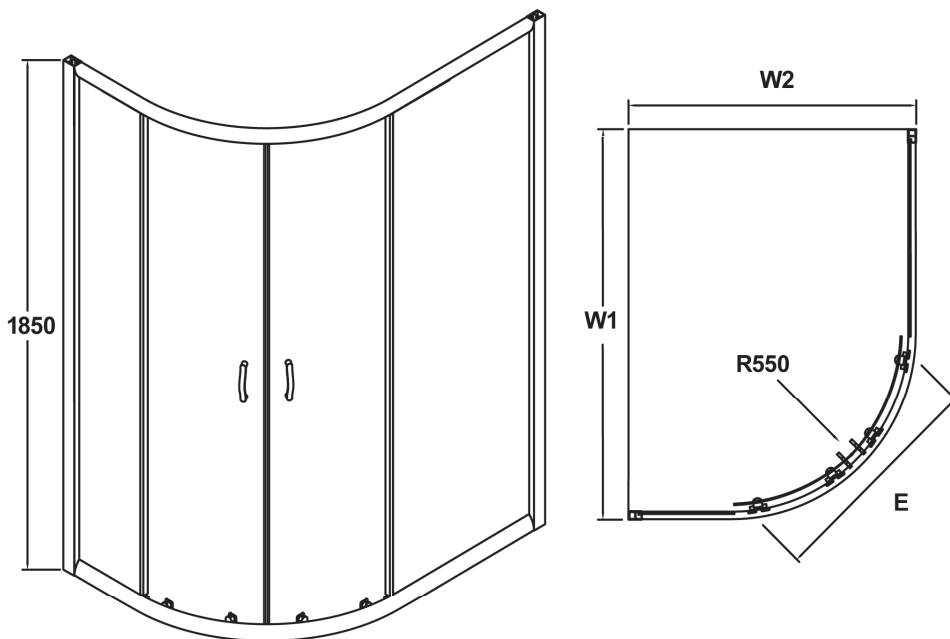

## ELLA OFFSET QUADRANT ENCLOSURE

<b>Barcode</b>	5055369028283
<b>Product Code</b>	ERQ128
<b>Finishes</b>	SATIN CHROME
<b>Product Type</b>	SHOWER ENCLOSURE

### ADDITIONAL INFORMATION

- ◆ Reversible
- ◆ Sliding doors for easy access
- ◆ Quick release wheels for easy clean
- ◆ 5mm toughened safety glass, D handle as standard

Code	Description	Adjustment	W1 - Width	W2 - Width	E - Entry
ERQ128	1200 x 800 Offset Quad	760 - 1160 / 780 - 1180	1200	800	530