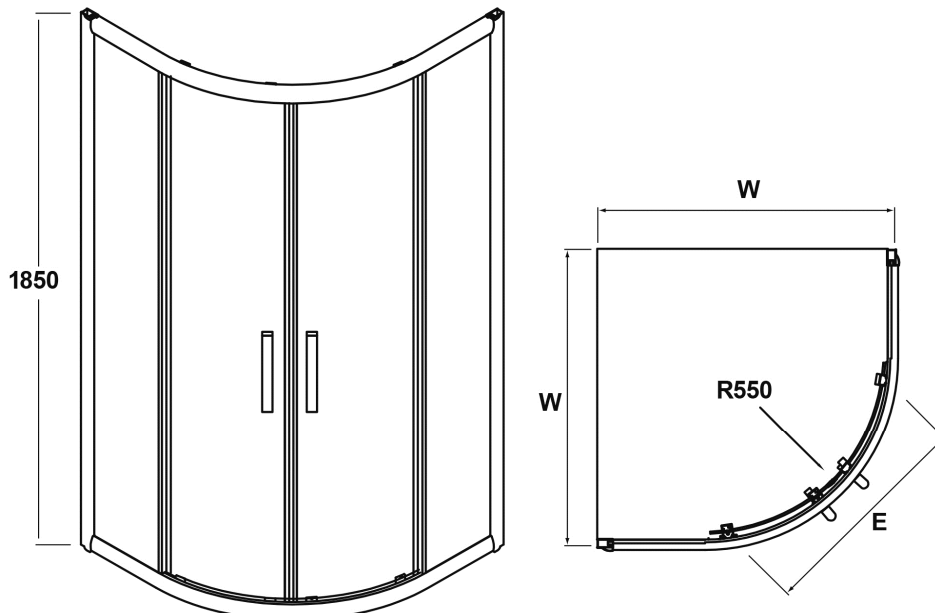

ADDITIONAL INFORMATION

- Reversible
- Sliding doors for easy access
- Quick release wheels for easy clean
- 5mm toughened safety glass, D handle as standard