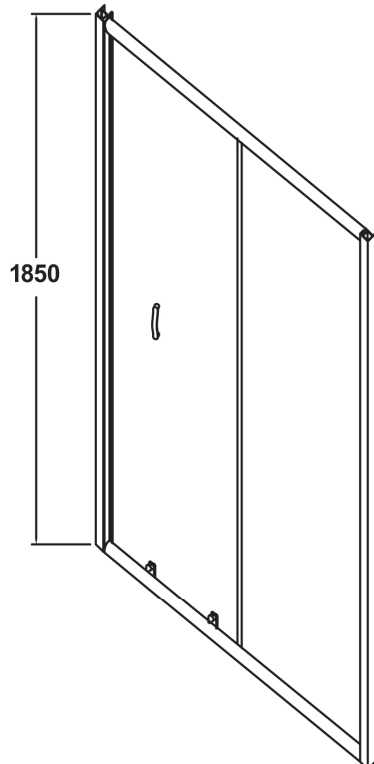

ELLA 1000mm SLIDING DOOR

Barcode	5055146192572
Product Code	ERSL10
Finishes	SATIN CHROME
Product Type	SHOWER ENCLOSURE

Guarantee & Aftercare

During installation extra care must be taken to avoid damaging the fittings. We provide a Lifetime guarantee against faulty workmanship or materials (excluding serviceable parts), providing they have been installed, cared for and used in accordance with our instructions.

ADDITIONAL INFORMATION

- ◆ Reversible sliding doors for easy access
- ◆ Quick release wheels for easy clean
- ◆ 5mm toughened safety glass, D handle as standard
- ◆ Can be used in a recess, or with a side panel as an enclosure

Code	Description	Adjustment	W - Width	E - Entry
ERSL10	1000 Sliding Door	965 - 1000	1000	380

CUSTOMER CARE: For further information please call 01282 446789