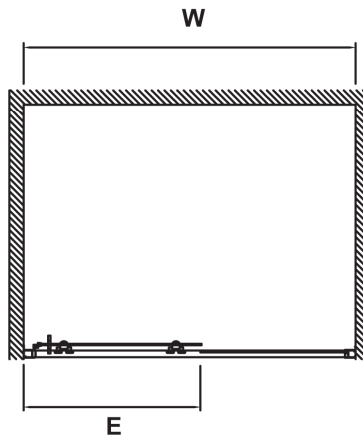

ELLA 1000mm SLIDING DOOR

Barcode	5055146192572
Product Code	ERSL10
Finishes	SATIN CHROME
Product Type	SHOWER ENCLOSURE

Guarantee & Aftercare

During installation extra care must be taken to avoid damaging the fittings. We provide a Lifetime guarantee against faulty workmanship or materials (excluding serviceable parts), providing they have been installed, cared for and used in accordance with our instructions.

Code	Description	Adjustment	W - Width	E - Entry
ERSL10	1000 Sliding Door	965 - 1000	1000	380

CUSTOMER CARE: For further information please call 01282 446789