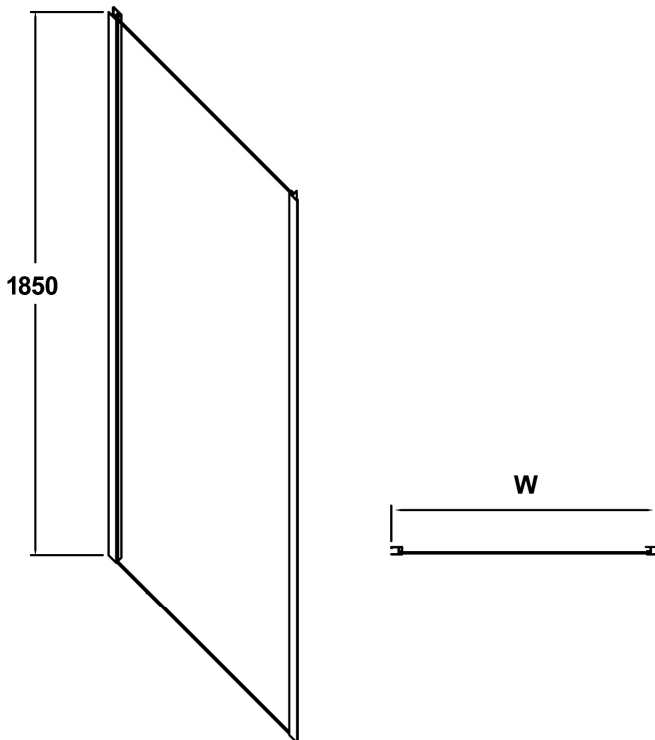

ELLA 800mm SIDE PANEL

Barcode	5055369028351
Product Code	ERSP80
Finishes	SATIN CHROME
Product Type	SHOWER ENCLOSURE

Guarantee & Aftercare

During installation extra care must be taken to avoid damaging the fittings. We provide a Lifetime guarantee against faulty workmanship or materials (excluding serviceable parts), providing they have been installed, cared for and used in accordance with our instructions.

ADDITIONAL INFORMATION

- ◆ Reversible
- ◆ 5mm toughened safety glass

Code	Description	Adjustment	W - Width
ERSP70	700 Side Panel	660 - 690	700
ERSP76	760 Side Panel	720 - 750	760
ERSP80	800 Side Panel	760 - 790	800