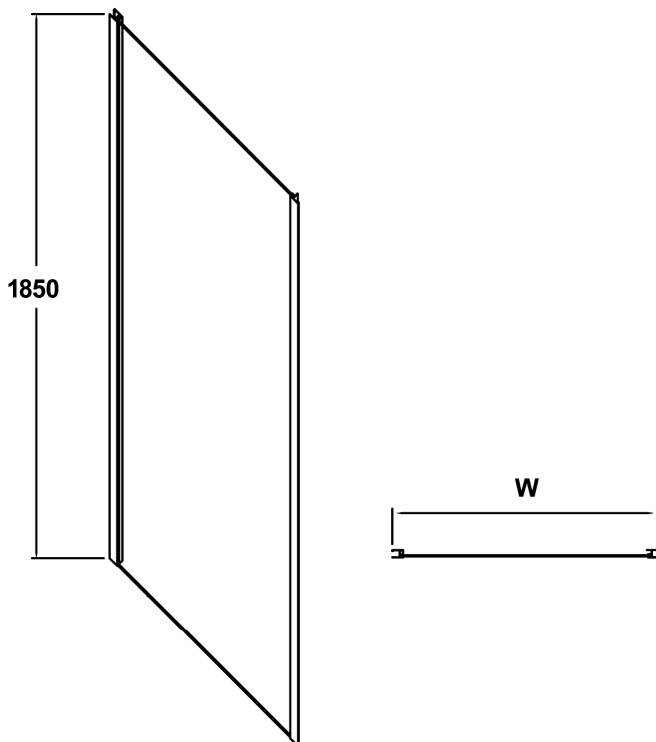

ELLA 900mm SIDE PANEL

Barcode	5055369028368
Product Code	ERSP90
Finishes	SATIN CHROME
Product Type	SHOWER ENCLOSURE

Guarantee & Aftercare

During installation extra care must be taken to avoid damaging the fittings. We provide a Lifetime guarantee against faulty workmanship or materials (excluding serviceable parts), providing they have been installed, cared for and used in accordance with our instructions.

ADDITIONAL INFORMATION

- ◆ Reversible
- ◆ 5mm toughened safety glass

Code	Description	Adjustment	W - Width
ERSP70	700 Side Panel	660 - 690	700
ERSP76	760 Side Panel	720 - 750	760
ERSP80	800 Side Panel	760 - 790	800
ERSP90	900 Side Panel	860 - 890	900