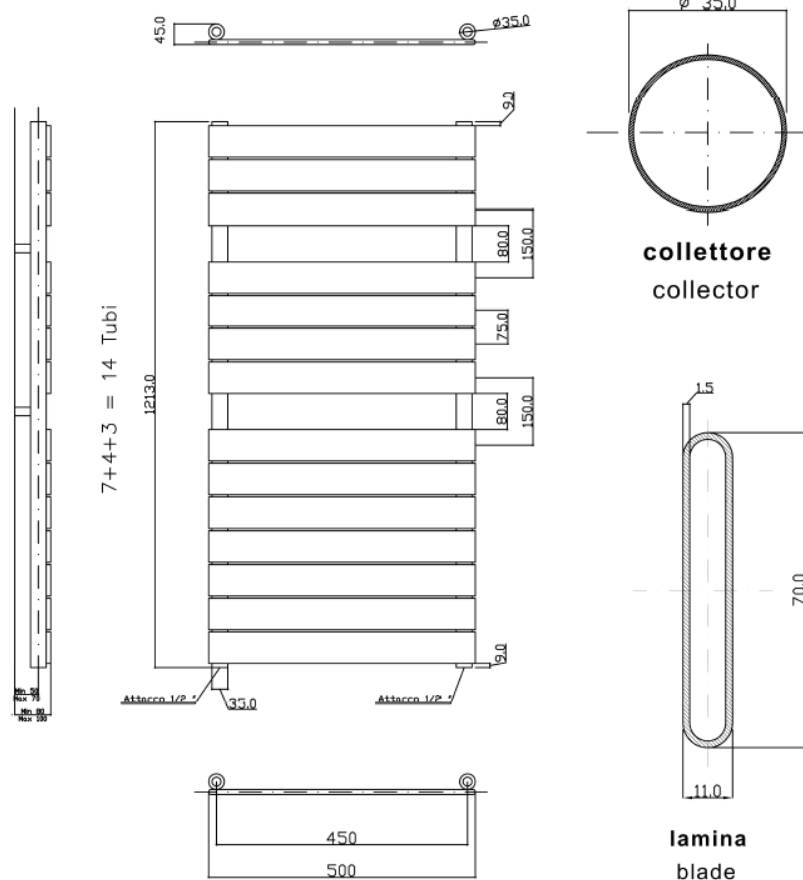

TECHNICAL DATASHEET

Hudson Reed

FLAT PANEL RADIATOR

Barcode	5055369057153
Product Code	HL335
Finish	CHROME
Product Type	DESIGNER RADIATOR
Btu/hr output	1225 at 60 C

Guarantee & Aftercare

During installation extra care must be taken to avoid damaging the fittings. We provide a 20 year guarantee against faulty workmanship or materials (excluding serviceable parts), providing they have been installed, cared for and used in accordance with our instructions.

ADDITIONAL INFORMATION

Watts	359
Pipe centres	450mm
Max projection	80mm
Max height	1213mm
Max width	500mm

CUSTOMER CARE: For further information please call 01282 446789