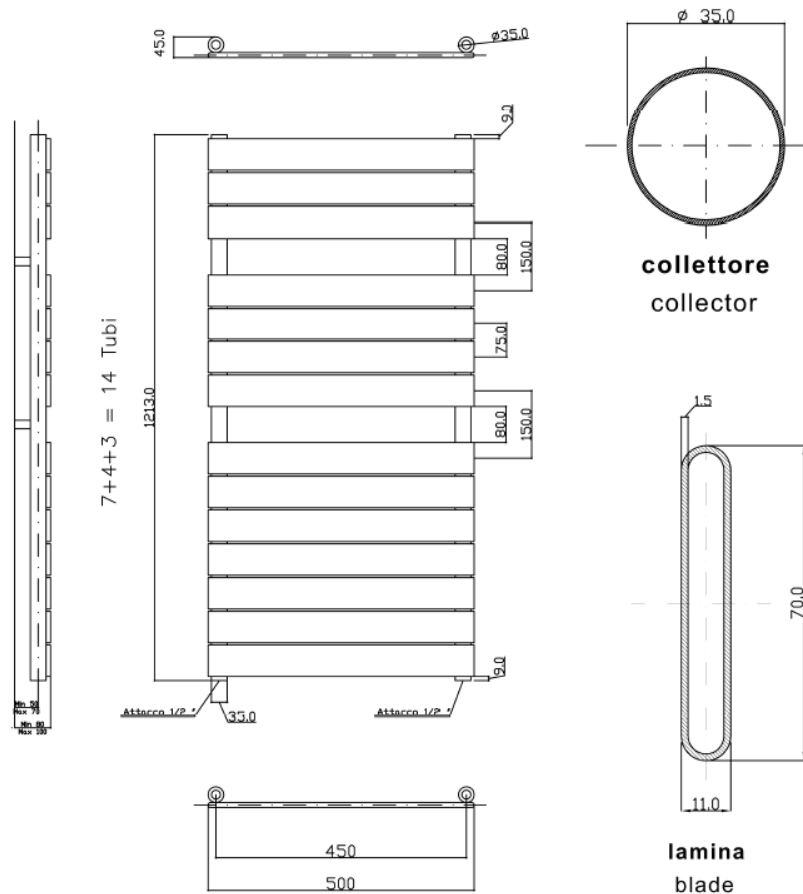

TECHNICAL DATASHEET

FLAT PANEL RADIATOR

Barcode	5055369057160
Product Code	HLA35
Finish	ANTHRACITE
Product Type	DESIGNER RADIATOR
Btu/hr output	1668 at 60 C

Guarantee & Aftercare

During installation extra care must be taken to avoid damaging the fittings. We provide a 20 year guarantee against faulty workmanship or materials (excluding serviceable parts), providing they have been installed, cared for and used in accordance with our instructions.

ADDITIONAL INFORMATION

Watts	489
Pipe centres	450mm
Max projection	80mm
Max height	1213mm
Max width	500mm

CUSTOMER CARE: For further information please call 01282 446789