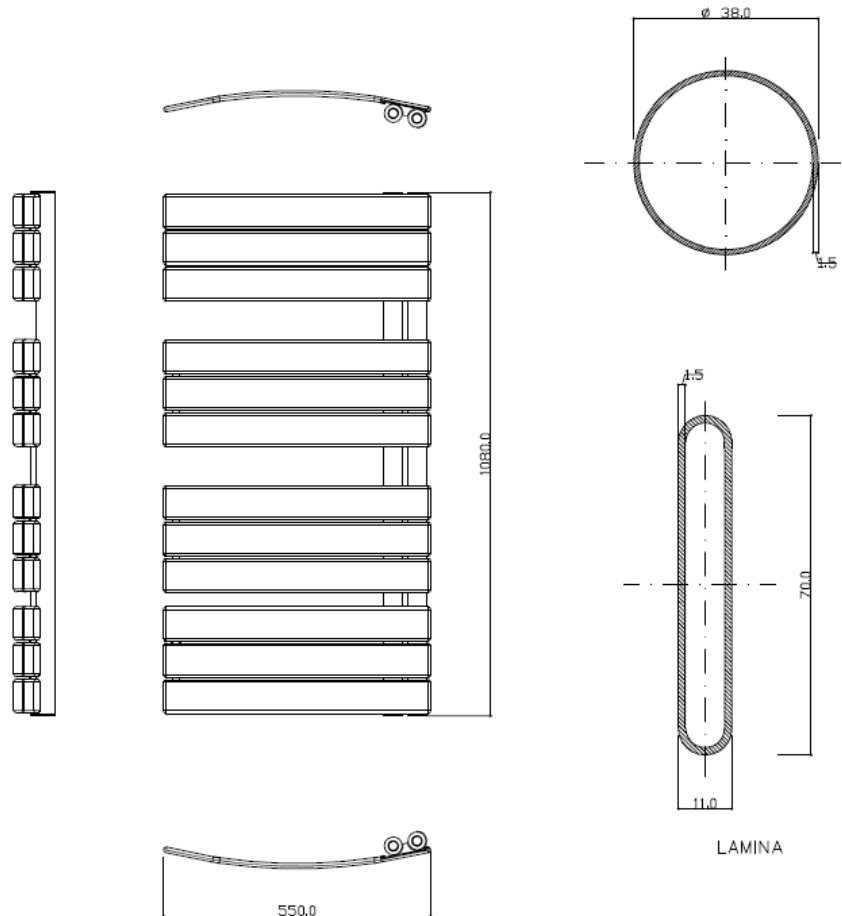

ELGIN RADIATOR

Barcode	5055369057191
Product Code	HLA36
Finish	ANTHRACITE
Product Type	DESIGNER RADIATOR
Btu/hr output	1706 at 60 C

Guarantee & Aftercare

During installation extra care must be taken to avoid damaging the fittings. We provide a 20 year guarantee against faulty workmanship or materials (excluding serviceable parts), providing they have been installed, cared for and used in accordance with our instructions.

ADDITIONAL INFORMATION

Watts	500
Pipe centres	50mm
Max projection	115mm
Max height	1080mm
Max width	550mm

CUSTOMER CARE: For further information please call 01282 446789