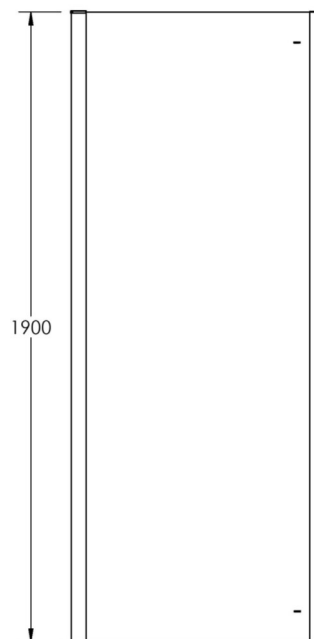

TECHNICAL DATASHEET

700 SIDE PANEL 8mm

Barcode 5055369050154
Product Code M70EP-E8
Finishes Polished Chrome
Product Type Shower Enclosure

Guarantee & Aftercare

During installation extra care must be taken to avoid damaging the fittings. We provide a 5 year guarantee against faulty workmanship or materials (excluding serviceable parts), providing they have been installed, cared for and used in accordance with our instructions.

ADDITIONAL INFORMATION

- 8mm *Easyclean* toughened safety glass.
- Out of true wall adjustment 40mm.

Size	700mm
Height	1900mm
Adjustment	665 – 690mm

Apex Side Panel

Code	Description	Adjustment (mm)	
M70EP-E8	700 Side Panel	665	690
M76EP-E8	760 Side Panel	725	750
M80EP-E8	800 Side Panel	765	790
M90EP-E8	900 Side Panel	865	890
M10EP-E8	1000 Side Panel	965	990