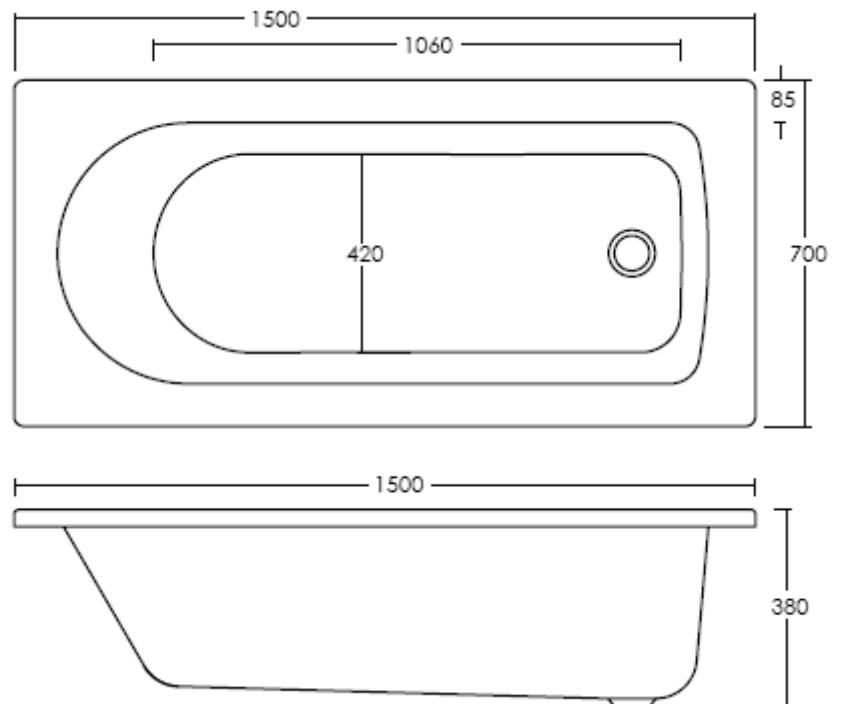

TECHNICAL DATASHEET

BARMBY SINGLE ENDED BATH

Barcode	5055369026104
Product Code	NBA605
Finishes	WHITE LUCITE ACRYLIC
Product Type	BATH
Displaced capacity	90 litres (capacity to overflow less 70 litres)

Guarantee & Aftercare

- ◆ BS43035: Part 1 : 1989 baths for domestic purposes made of acrylic.
- ◆ BS EN 232: 2003: baths connecting dimensions
- ◆ BS EN 198
- ◆ Supplied with leg set
- ◆ Waste & overflow sold separately

CUSTOMER CARE: