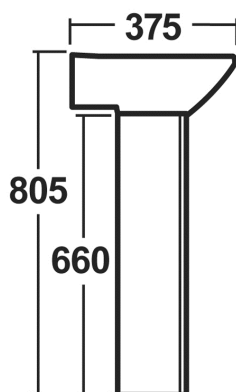

ASSELBY 500 BASIN 1/TH

Barcode	5060272822828
Product Code	NCA204
Finishes	WHITE
Product Type	CERAMIC

Guarantee & Aftercare

During installation extra care must be taken to avoid damaging the fittings. We provide a 5 year guarantee against faulty workmanship or materials (excluding serviceable parts), providing they have been installed, cared for and used in accordance with our instructions.

ADDITIONAL INFORMATION—The basin complies with the following standards. (Image shows basin & pedestal). Mono basin mixer not supplied

- BS 3402: 1969: Specification for quality of vitreous china sanitary appliances
- BS EN 31 Pedestal wash basins
- BS 1188:1974: Ceramic wash basins and pedestals
- Water supply regulations 1999

CUSTOMER CARE: For further information please call 01282 446789