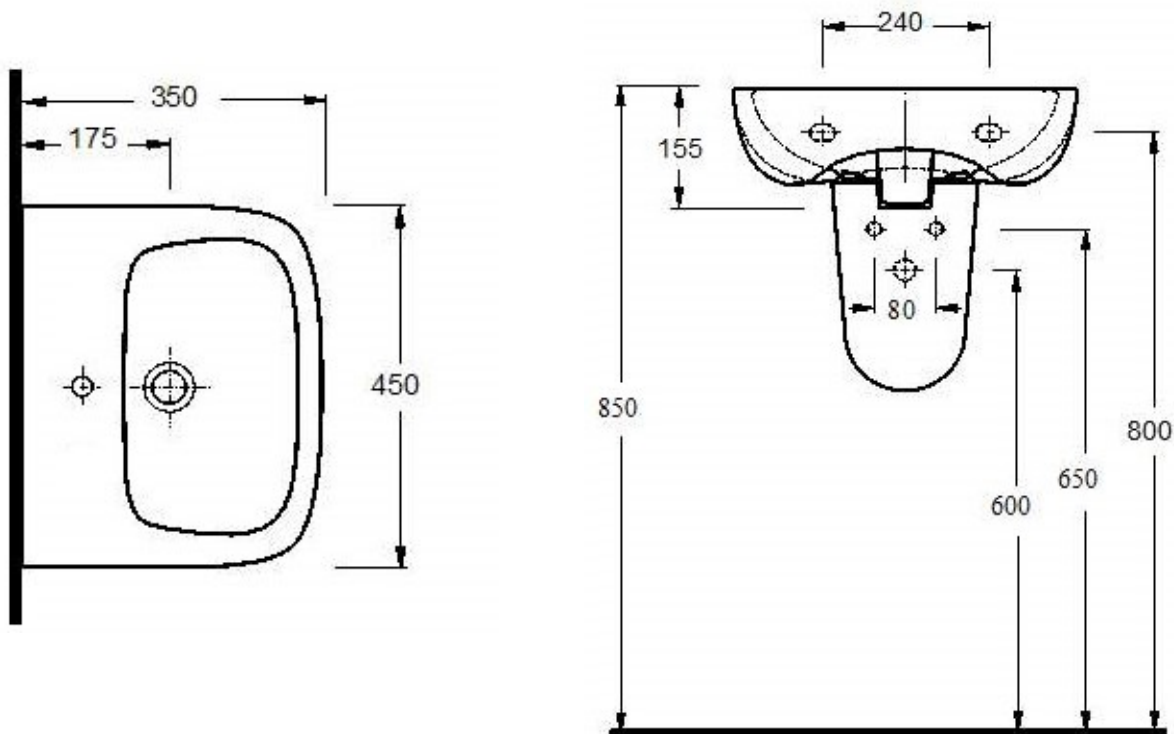

TECHNICAL DATASHEET

RENOIR 450mm BASIN & SEMI PEDESTAL

Barcode	5055369063239/5055369031023
Product Code	NCB502/NCV807
Material	VITREOUS CHINA
Colour	WHITE
Taphole config.	1 PRE-PUNCHED
Waste size	1 1/4"
Guarantee	5 YEARS

Height (mm)	Width (mm)	Depth (mm)	Weight (kg)
N/A	450	350	17.4

- BS 3402: 1969: Specification for quality of vitreous china sanitary appliances
- BS EN 31 Pedestal wash basins
- BS 1188:1974: Ceramic wash basins and pedestals
- Water supply regulations 1999