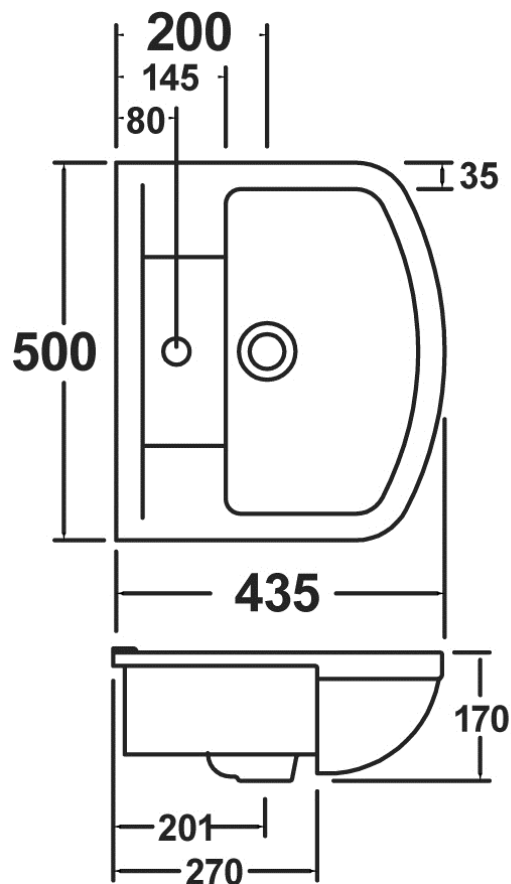

Guarantee & Aftercare

During installation extra care must be taken to avoid damaging the fittings. We provide a 5 year guarantee against faulty workmanship or materials (excluding serviceable parts), providing they have been installed, cared for and used in accordance with our instructions.

**ADDITIONAL INFORMATION—The basin complies with the following standards.
Mono basin mixer not supplied.**

- BS 3402: 1969: Specification for quality of vitreous china sanitary appliances
- Water supply regulations 1999