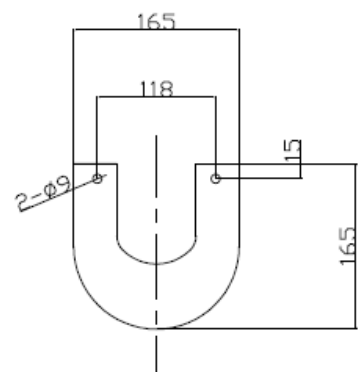

TECHNICAL DATASHEET

IVO 1TH BASIN & PEDESTAL

Barcode 5055369007073 / 5055369007080

Product Code NCS202 & NCS203

Finishes WHITE

Product Type CERAMIC

Guarantee & Aftercare

During installation extra care must be taken to avoid damaging the fittings. We provide a 5 year guarantee against faulty workmanship or materials (excluding serviceable parts), providing they have been installed, cared for and used in accordance with our instructions.

ADDITIONAL INFORMATION—The pedestal complies with the following standards. (Image shows basin & pedestal). Mono basin mixer not supplied.

- BS 3402: 1969: Specification for quality of vitreous china sanitary appliances
- BS EN 31 Pedestal wash basins
- BS 1188:1974: Ceramic wash basins and pedestals
- Water supply regulations 1999