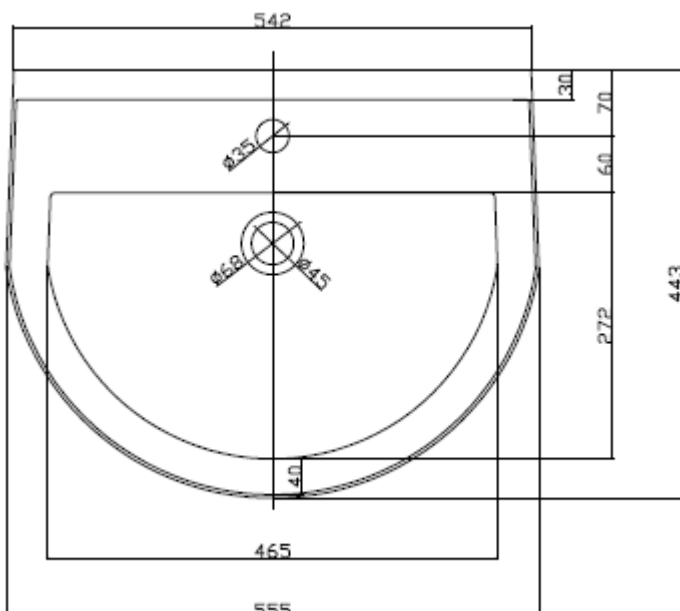

TECHNICAL DATASHEET

IVO 1TH BASIN & PEDESTAL

Barcode 5055369007073 / 5055369007080

Product Code NCS202 & NCS203

Finishes WHITE

Product Type CERAMIC

Guarantee & Aftercare

During installation extra care must be taken to avoid damaging the fittings. We provide a 5 year guarantee against faulty workmanship or materials (excluding serviceable parts), providing they have been installed, cared for and used in accordance with our instructions.

ADDITIONAL INFORMATION—The pedestal complies with the following standards. (Image shows basin & pedestal). Mono basin mixer not supplied.

- BS 3402: 1969: Specification for quality of vitreous china sanitary appliances
- BS EN 31 Pedestal wash basins
- BS 1188:1974: Ceramic wash basins and pedestals
- Water supply regulations 1999