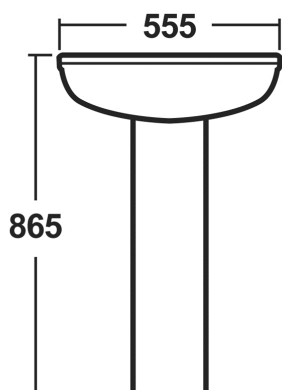

IVO PEDESTAL

Barcode 5060272820077

Product Code NCS203

Finishes WHITE

Product Type CERAMIC

Guarantee & Aftercare

During installation extra care must be taken to avoid damaging the fittings. We provide a 5 year guarantee against faulty workmanship or materials (excluding serviceable parts), providing they have been installed, cared for and used in accordance with our instructions.

ADDITIONAL INFORMATION—The pedestal complies with the following standards. (Image shows basin & pedestal). Mono basin mixer not supplied.

- BS 3402: 1969: Specification for quality of vitreous china sanitary appliances
- BS EN 31 Pedestal wash basins
- BS 1188:1974: Ceramic wash basins and pedestals
- Water supply regulations 1999