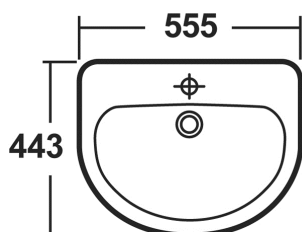

IVO PEDESTAL

Barcode 5060272820077

Product Code NCS203

Finishes WHITE

Product Type CERAMIC

Guarantee & Aftercare

During installation extra care must be taken to avoid damaging the fittings. We provide a 5 year guarantee against faulty workmanship or materials (excluding serviceable parts), providing they have been installed, cared for and used in accordance with our instructions.

ADDITIONAL INFORMATION—The pedestal complies with the following standards. (Image shows basin & pedestal). Mono basin mixer not supplied.

- BS 3402: 1969: Specification for quality of vitreous china sanitary appliances
- BS EN 31 Pedestal wash basins
- BS 1188:1974: Ceramic wash basins and pedestals
- Water supply regulations 1999